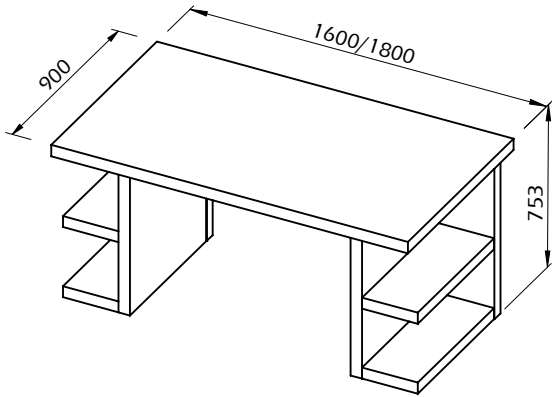

Technical Information

MULTI STORAGE 160/180

30min

68kg