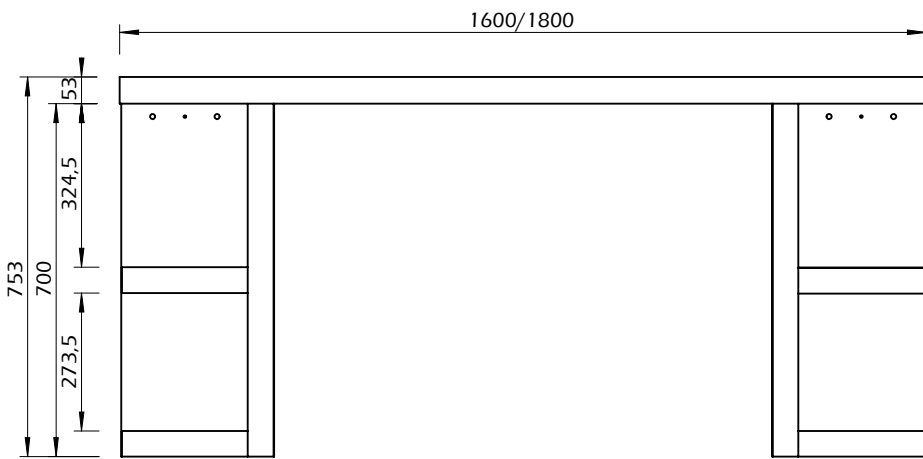

Technical Information

MULTI STORAGE 160/180

30min

68kg