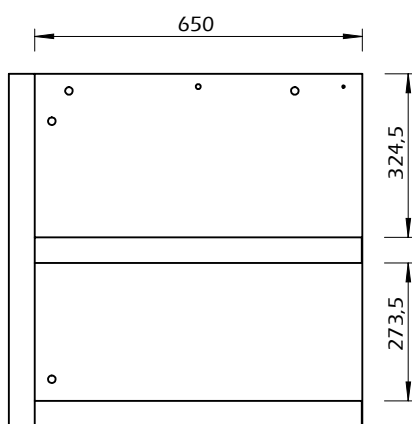

Technical Information

MULTI STORAGE 160/180

30min

68kg