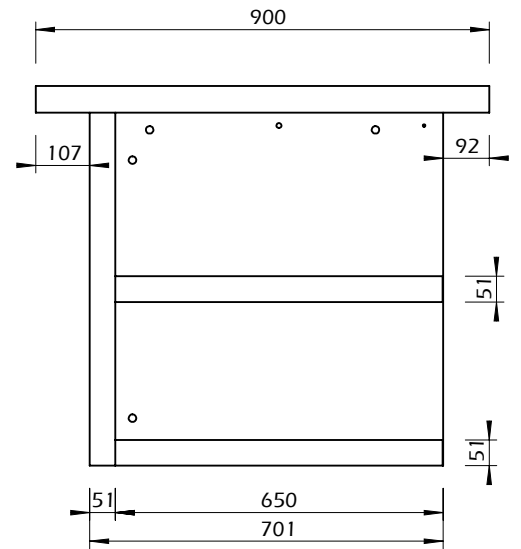

Technical Information

MULTI STORAGE 160/180

30min

68kg