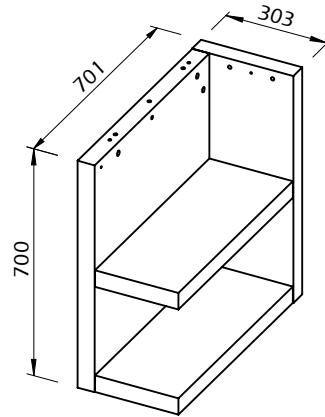

Technical Information

MULTI STORAGE 160/180

30min

68kg