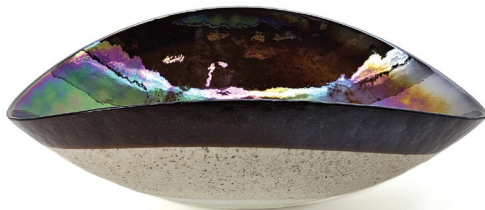

### FEATURES

- **SMOOTH, GLAZED SURFACE:**  
Non-porous and resistant to scratching, chipping, or crazing.
- **SEASHELL SHAPE:**  
Ensures perfect water drainage and makes it easy to clean.

### COLOR

Chestnut Brown