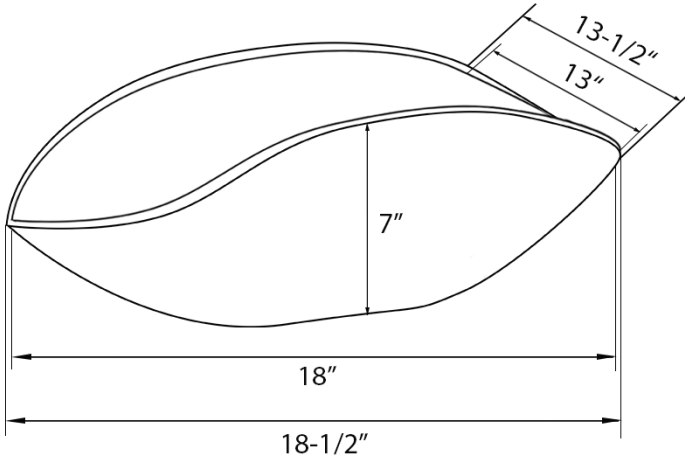

SOLD SEPARATELY

DIMENSIONS

SCAN TO REGISTER YOUR WARRANTY

or visit
www.ruvati.com/register

RUVATI USA
www.ruvati.com

Phone: 1.855.478.8284
Email: support@ruvati.com