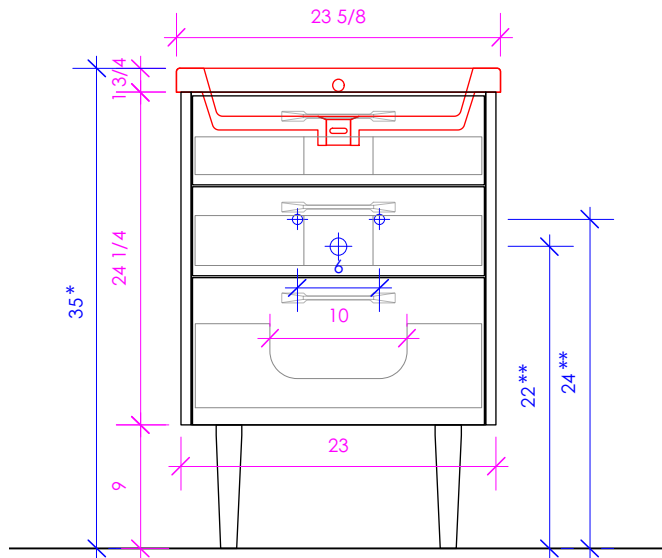

## SOFI

SOF-F-24

SHOWN WITH 5211 SINK

\* Recommended installation height  
\*\* Recommended plumbing location