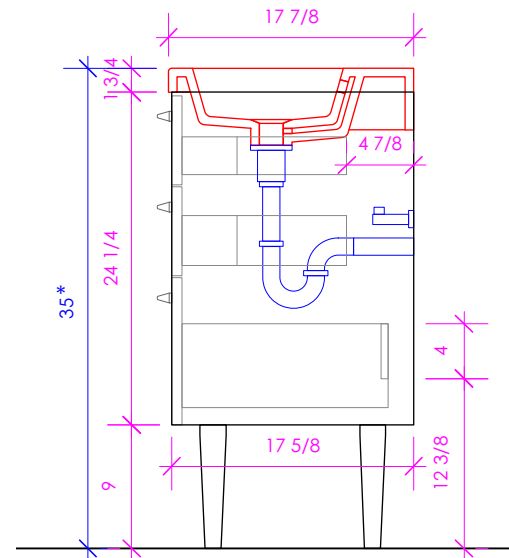

## SOFI

SOF-F-24

SHOWN WITH 5211 SINK

\* Recommended installation height  
\*\* Recommended plumbing location