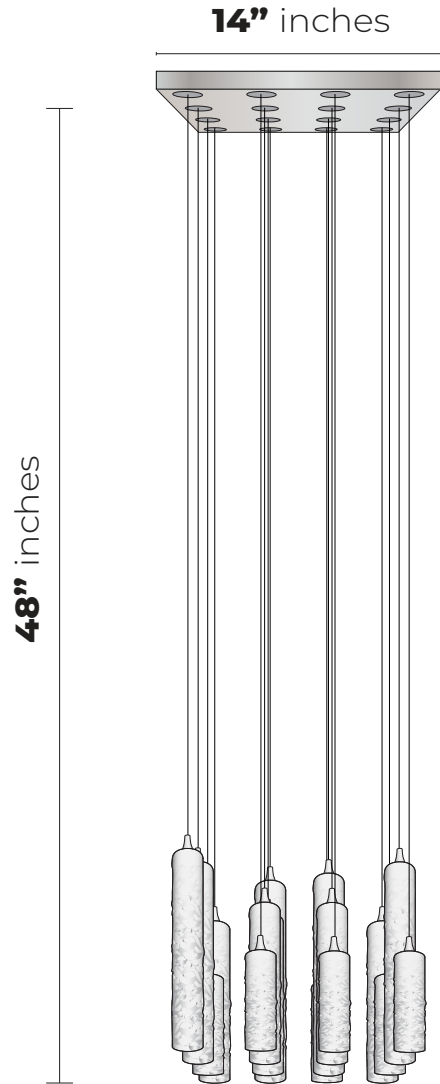

GALILEE

Lighting

ROMANTIC CANDLES

16 LIGHTS
36" Height

Specs

14" Square Canopy

PENDANT QTY	SIZE	COLOR
6	8"	Flame Amber
5	10"	Flame Amber
5	12"	Flame Amber

Bulbs

LED - G9 - Dimmable

GALILEE

Lighting

ROMANTIC CANDLES

16 LIGHTS
48" Height

Specs

14" Square Canopy

PENDANT QTY	SIZE	COLOR
6	8"	Flame Amber
5	10"	Flame Amber
5	12"	Flame Amber

Bulbs

LED - G9 - Dimmable

GALILEE

Lighting

ROMANTIC CANDLES

16 LIGHTS
60" Height

Specs

14" Square Canopy

PENDANT QTY	SIZE	COLOR
6	8"	Flame Amber
5	10"	Flame Amber
5	12"	Flame Amber

Bulbs

LED - G9 - Dimmable