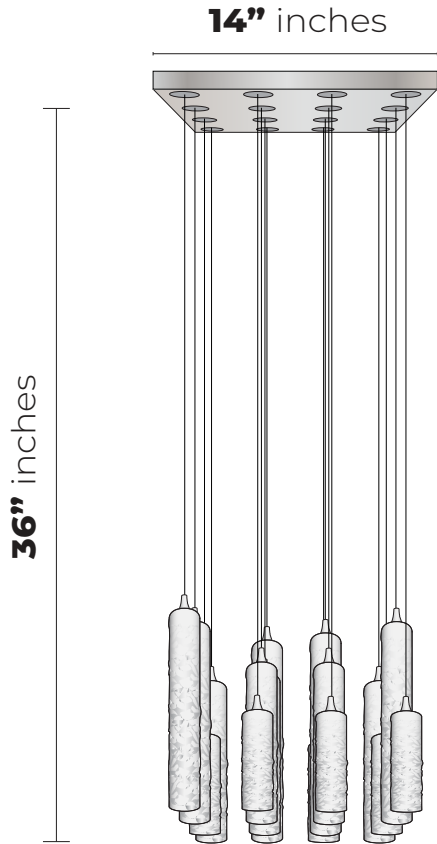

GALILEE

Lighting

ROMANTIC CANDLES

16 LIGHTS
36" Height

Specs

14" Square Canopy

PENDANT QTY	SIZE	COLOR
6	8"	Flame Amber
5	10"	Flame Amber
5	12"	Flame Amber

Bulbs

LED - G9 - Dimmable

GALILEE

Lighting

ROMANTIC CANDLES

16 LIGHTS
48" Height

Specs

14" Square Canopy

PENDANT QTY	SIZE	COLOR
6	8"	Flame Amber
5	10"	Flame Amber
5	12"	Flame Amber

Bulbs

LED - G9 - Dimmable

GALILEE

Lighting

ROMANTIC CANDLES

16 LIGHTS
60" Height

Specs

14" Square Canopy

PENDANT QTY	SIZE	COLOR
6	8"	Flame Amber
5	10"	Flame Amber
5	12"	Flame Amber

Bulbs

LED - G9 - Dimmable