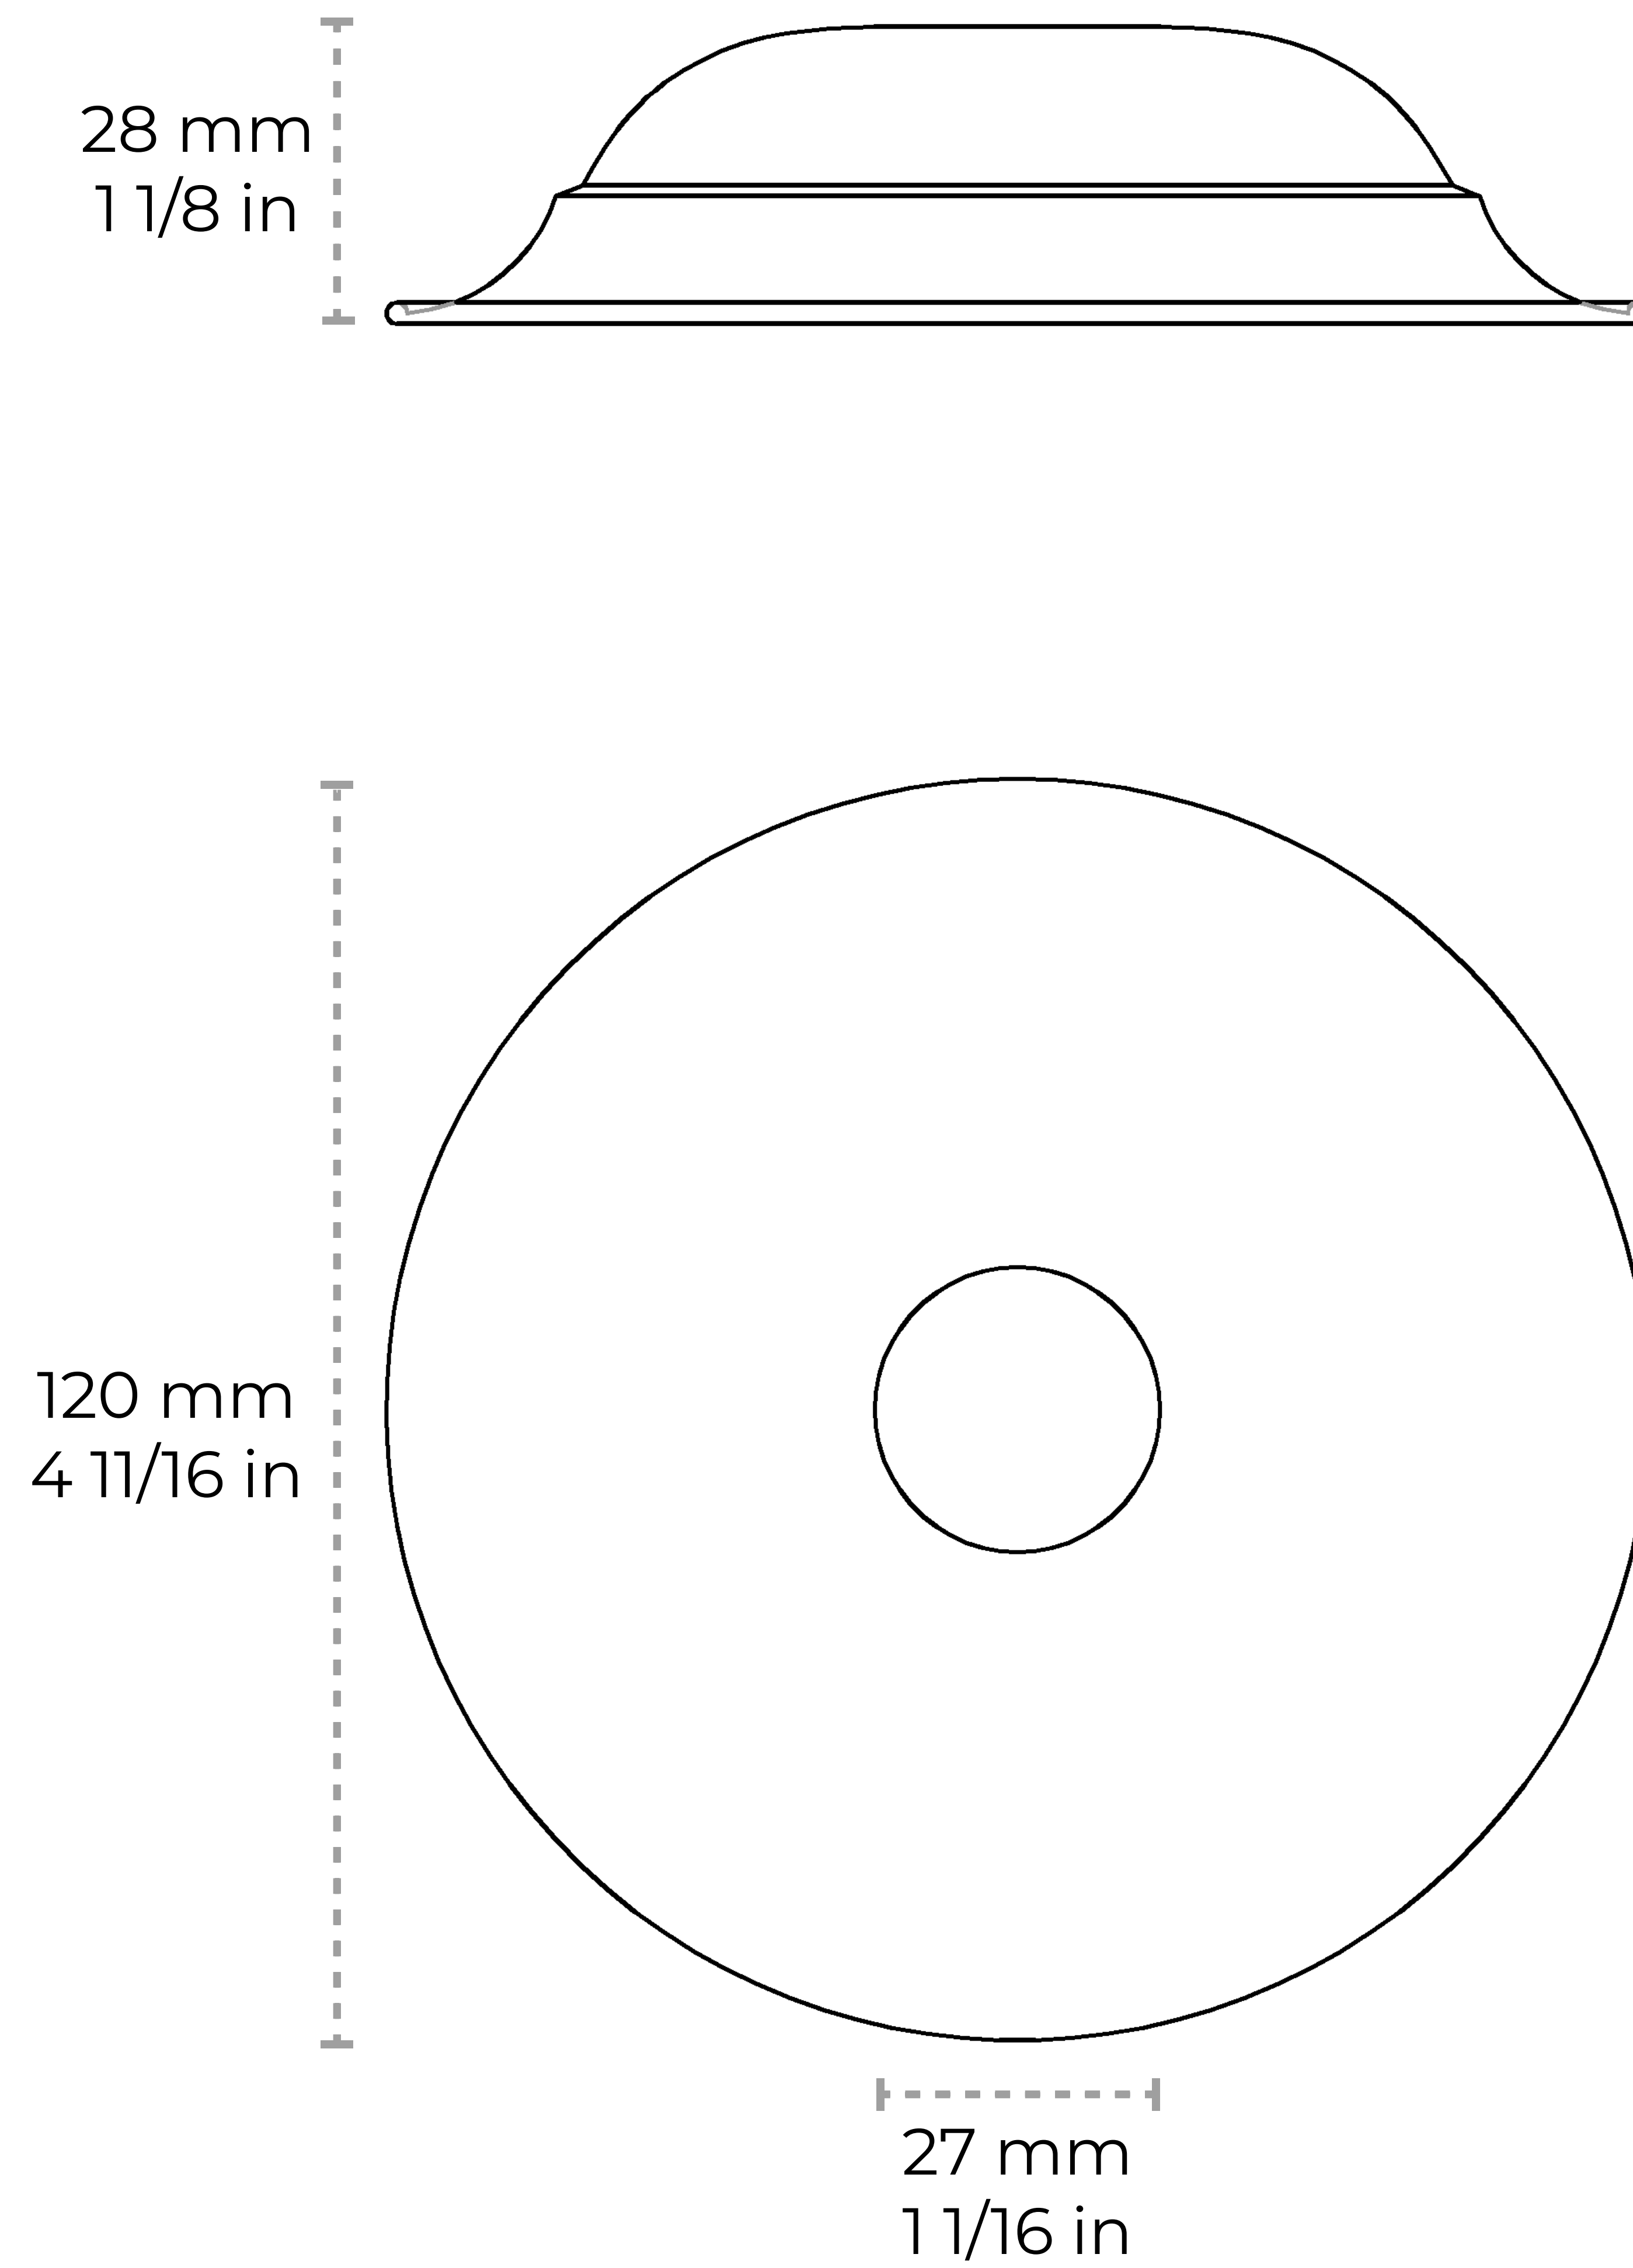

CN-BR05-120

[Canopy BR05] Brass Traditional Round Ceiling Canopy

Material	Brass
Weight	0.28 lbs
Max Load	45 lbs
Measurements	Canopy Diameter: 120 mm 4 11/16 in Canopy Height: 28 mm 1 1/8 in Projection w/ Screw Collar: 65 mm 2 5/8 in Diameter of Center Hole: 27 mm 1 1/16 in