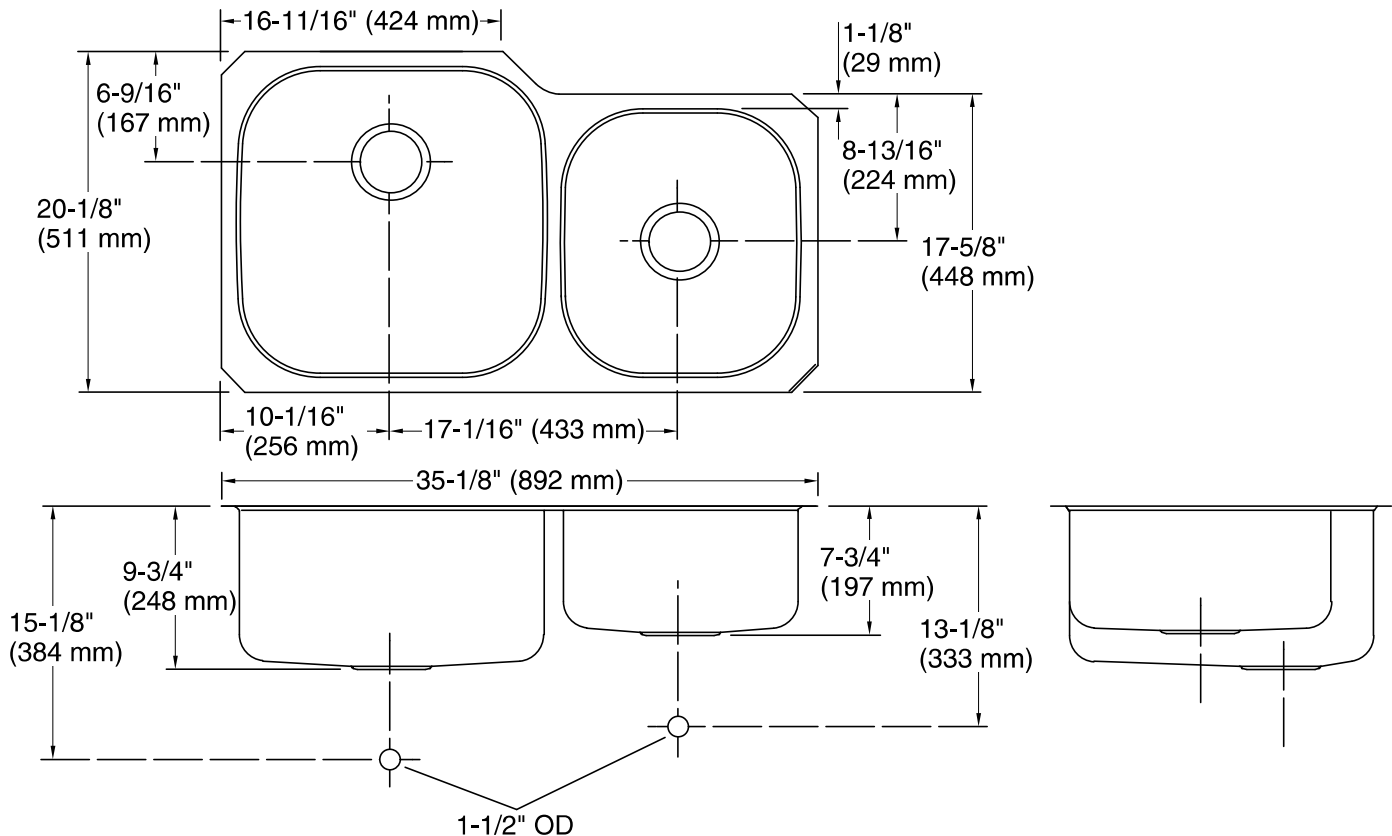

Undertone® Preserve®

Undermount extra large/medium bowl kitchen sink
K-3356-HCF

Features

- 36" minimum base cabinet width.
- Extra-large/medium bowls.
- 9-1/2" depth left bowl and 7-1/2" depth right bowl.
- Innovative Preserve™ sink resists scratching and withstands everyday wear and tear.
- Includes bottom sink rack.
- Includes installation hardware.

Technical Information

All product dimensions are nominal.

Installation:	Under-mount
Min. base cabinet width:	39" (991 mm)
Bowl area (Left):	Length: 17-7/8" (454 mm) Width: 17-7/8" (454 mm) Bowl depth: 9-1/2" (241 mm) Water depth: 9-1/2" (241 mm)
Bowl area (Right):	Length: 13-3/4" (349 mm) Width: 15-3/8" (391 mm) Bowl depth: 7-1/2" (191 mm) Water depth: 7-1/2" (191 mm)
Drain hole:	3-3/4" (94 mm)
Template:	1217909-7, required, included

Notes

Install this product according to the installation instructions.

Minimum base cabinet width 36" - 39" (36" may require cabinet modifications). Consult an installer for confirmation.