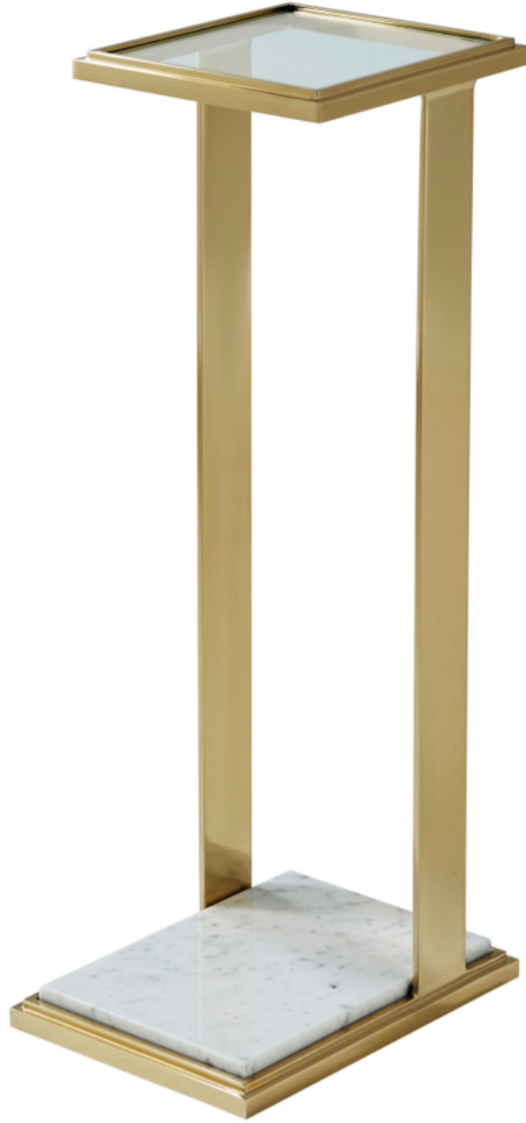

THEODORE ALEXANDER

San Clemente Accent Table III

5029-085

Cantilever Accent Table

Polished Brass Finish Tempered Glass Inset Top

White Marble Counterweighted Base

W 8 x D 11 x H 26 inches

Material(s): Brass, Glass, Marble

Collection: The Oasis Collection

Style: Modern / Formal Modern

Type: Living Room / Accent Tables

Shapes: Rectangular