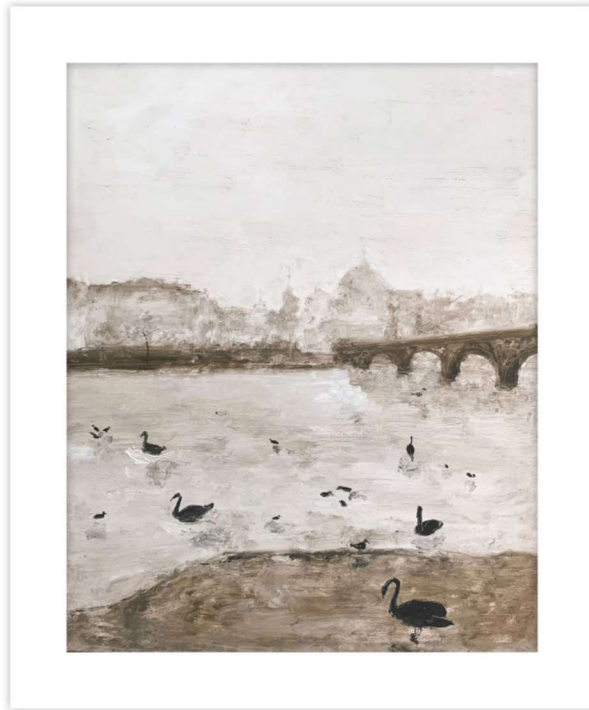

THEODORE ALEXANDER

England Moments 2

D3104S62063-5179

Wood Frame

Textured Paper

M5 - White Smooth + White Core Width:4"

F1360 - Antique Silver & Black Cap Frame - Width: 0.75

W 23½ x D 1¼ x H 27½ inches

Material(s):

Collection: Art by TA

Style: Modern / Formal Modern

Type: Décor / Wall Art