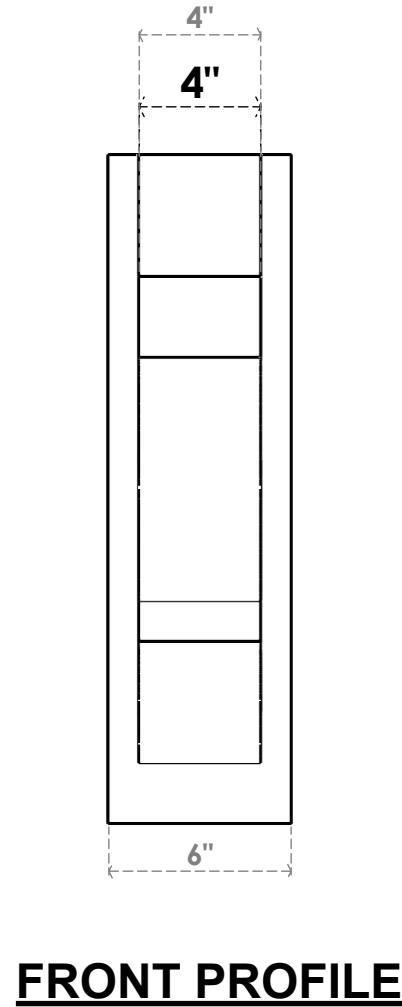

ITEM NUMBER: OUTUROC040X060X14000X22000X040X020X040BOA44RCPR

4"W TOP X 6"W BACK X 14"D X 22"H X 4"T TOP X 2"T BACK TIMBERTHANE ROUGH CEDAR BALBOA FAUX WOOD OPEN OUTLOOKER, BLOCK TOP AND BACK, 4"W CLOSED BRACE, PRIMED TAN

ISOMETRIC

GENERATED DATE : 07/05/2023

EKENA MILLWORK
2300 WEST MAIN ST.
CLARKSVILLE, TX 75426
TOLL FREE: 866-607-0453
WWW.EKENAMILLWORK.COM

NOTES

1. INSTALLATION TO BE COMPLETED IN ACCORDANCE WITH MANUFACTURER'S SPECIFICATIONS.
2. DRAWING MAY NOT BE TO SCALE
3. THIS DRAWING IS INTENDED FOR DESIGN AND PLANNING PURPOSES ONLY.
4. ALL INFORMATION CONTAINED HEREIN WAS CURRENT AT THE TIME OF DEVELOPMENT BUT MUST BE REVIEWED AND APPROVED BY THE PRODUCT MANUFACTURER TO BE CONSIDERED ACCURATE.
5. TIMBERTHANE ARCHITECTURAL PRODUCTS ARE MADE FROM HIGH DENSITY URETHANE AND COME FACTORY PRIMED