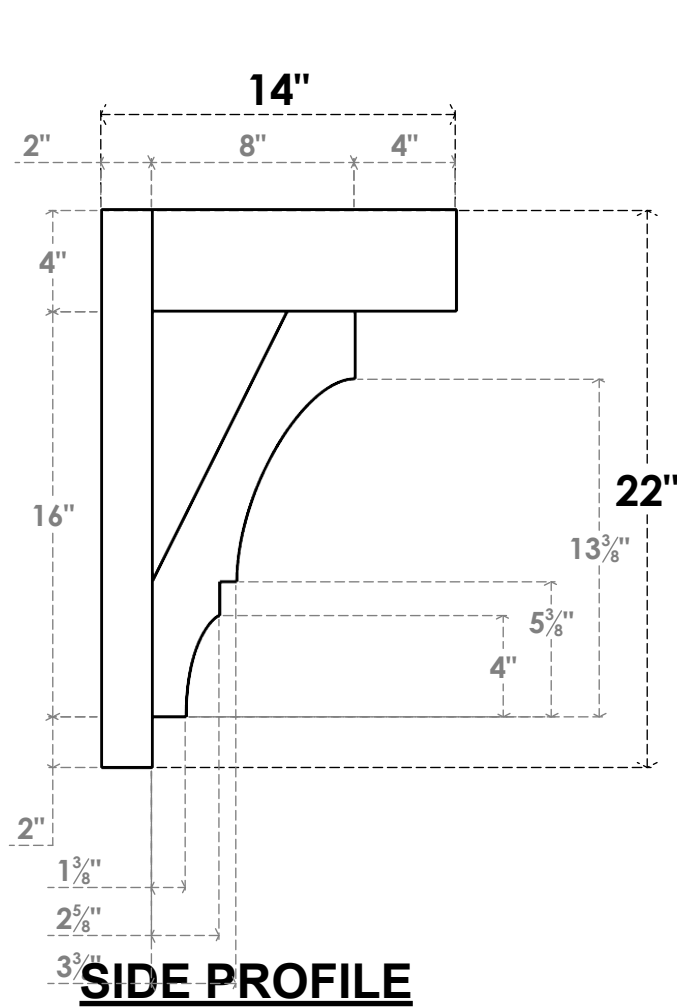

ITEM NUMBER: OUTUROC040X060X14000X22000X040X020X040BOA44RCPR

4"W TOP X 6"W BACK X 14"D X 22"H X 4"T TOP X 2"T BACK TIMBERTHANE ROUGH CEDAR BALBOA FAUX WOOD OPEN OUTLOOKER, BLOCK TOP AND BACK, 4"W CLOSED BRACE, PRIMED TAN

ISOMETRIC

GENERATED DATE : 07/05/2023

EKENA MILLWORK
2300 WEST MAIN ST.
CLARKSVILLE, TX 75426
TOLL FREE: 866-607-0453
WWW.EKENAMILLWORK.COM

NOTES

1. INSTALLATION TO BE COMPLETED IN ACCORDANCE WITH MANUFACTURER'S SPECIFICATIONS.
2. DRAWING MAY NOT BE TO SCALE
3. THIS DRAWING IS INTENDED FOR DESIGN AND PLANNING PURPOSES ONLY.
4. ALL INFORMATION CONTAINED HEREIN WAS CURRENT AT THE TIME OF DEVELOPMENT BUT MUST BE REVIEWED AND APPROVED BY THE PRODUCT MANUFACTURER TO BE CONSIDERED ACCURATE.
5. TIMBERTHANE ARCHITECTURAL PRODUCTS ARE MADE FROM HIGH DENSITY URETHANE AND COME FACTORY PRIMED