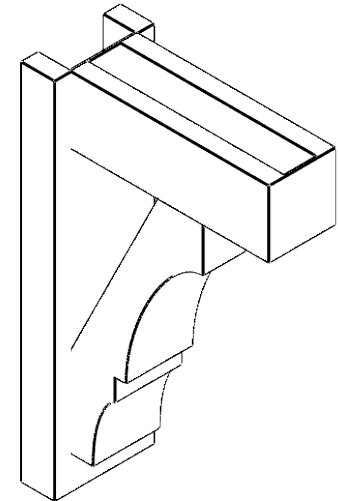

ITEM NUMBER: OUTUROC040X060X14000X22000X040X020X040BOA44RCPR

4"W TOP X 6"W BACK X 14"D X 22"H X 4"T TOP X 2"T BACK TIMBERTHANE ROUGH CEDAR BALBOA FAUX WOOD OPEN OUTLOOKER, BLOCK TOP AND BACK, 4"W CLOSED BRACE, PRIMED TAN

ISOMETRIC

GENERATED DATE : 07/05/2023

EKENA MILLWORK
2300 WEST MAIN ST.
CLARKSVILLE, TX 75426
TOLL FREE: 866-607-0453
WWW.EKENAMILLWORK.COM

NOTES

1. INSTALLATION TO BE COMPLETED IN ACCORDANCE WITH MANUFACTURER'S SPECIFICATIONS.
2. DRAWING MAY NOT BE TO SCALE
3. THIS DRAWING IS INTENDED FOR DESIGN AND PLANNING PURPOSES ONLY.
4. ALL INFORMATION CONTAINED HEREIN WAS CURRENT AT THE TIME OF DEVELOPMENT BUT MUST BE REVIEWED AND APPROVED BY THE PRODUCT MANUFACTURER TO BE CONSIDERED ACCURATE.
5. TIMBERTHANE ARCHITECTURAL PRODUCTS ARE MADE FROM HIGH DENSITY URETHANE AND COME FACTORY PRIMED