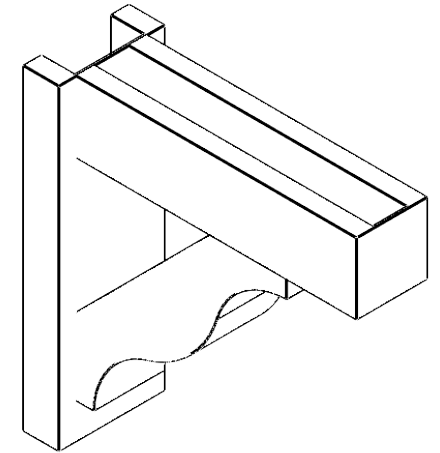

**ITEM NUMBER: OUTUROC040X060X18000X18000X040X020X040FST44RCPR**

4"W TOP X 6"W BACK X 18"D X 18"H X 4"T TOP X 2"T BACK TIMBERTHANE ROUGH CEDAR FUNSTON FAUX WOOD OPEN OUTLOOKER, BLOCK TOP AND BACK, 4"W CLOSED BRACE, PRIMED TAN

**SIDE PROFILE**

**FRONT PROFILE**

**ISOMETRIC**

GENERATED DATE : 07/06/2023

**EKENA MILLWORK**  
2300 WEST MAIN ST.  
CLARKSVILLE, TX 75426  
TOLL FREE: 866-607-0453  
WWW.EKENAMILLWORK.COM

**NOTES**

1. INSTALLATION TO BE COMPLETED IN ACCORDANCE WITH MANUFACTURER'S SPECIFICATIONS.
2. DRAWING MAY NOT BE TO SCALE
3. THIS DRAWING IS INTENDED FOR DESIGN AND PLANNING PURPOSES ONLY.
4. ALL INFORMATION CONTAINED HEREIN WAS CURRENT AT THE TIME OF DEVELOPMENT BUT MUST BE REVIEWED AND APPROVED BY THE PRODUCT MANUFACTURER TO BE CONSIDERED ACCURATE.
5. TIMBERTHANE ARCHITECTURAL PRODUCTS ARE MADE FROM HIGH DENSITY URETHANE AND COME FACTORY PRIMED