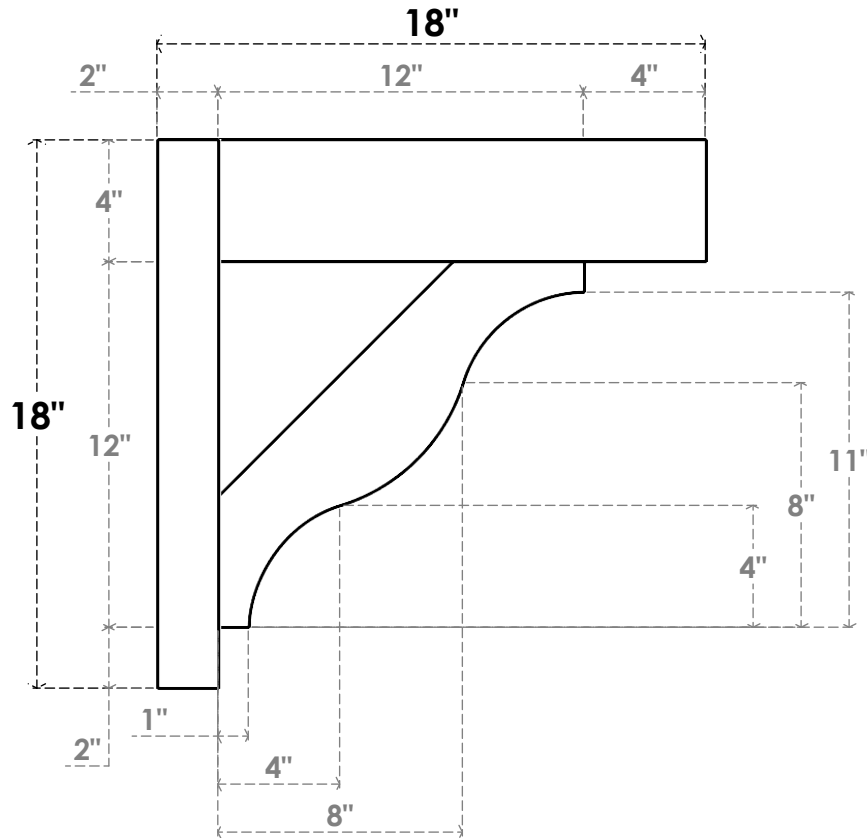

**ITEM NUMBER: OUTUROC040X060X18000X18000X040X020X040FST44RCPR**

4"W TOP X 6"W BACK X 18"D X 18"H X 4"T TOP X 2"T BACK TIMBERTHANE ROUGH CEDAR FUNSTON FAUX WOOD OPEN OUTLOOKER, BLOCK TOP AND BACK, 4"W CLOSED BRACE, PRIMED TAN

**SIDE PROFILE**

**FRONT PROFILE**

**ISOMETRIC**

GENERATED DATE : 07/06/2023

**EKENA MILLWORK**  
2300 WEST MAIN ST.  
CLARKSVILLE, TX 75426  
TOLL FREE: 866-607-0453  
WWW.EKENAMILLWORK.COM

**NOTES**

1. INSTALLATION TO BE COMPLETED IN ACCORDANCE WITH MANUFACTURER'S SPECIFICATIONS.
2. DRAWING MAY NOT BE TO SCALE
3. THIS DRAWING IS INTENDED FOR DESIGN AND PLANNING PURPOSES ONLY.
4. ALL INFORMATION CONTAINED HEREIN WAS CURRENT AT THE TIME OF DEVELOPMENT BUT MUST BE REVIEWED AND APPROVED BY THE PRODUCT MANUFACTURER TO BE CONSIDERED ACCURATE.
5. TIMBERTHANE ARCHITECTURAL PRODUCTS ARE MADE FROM HIGH DENSITY URETHANE AND COME FACTORY PRIMED