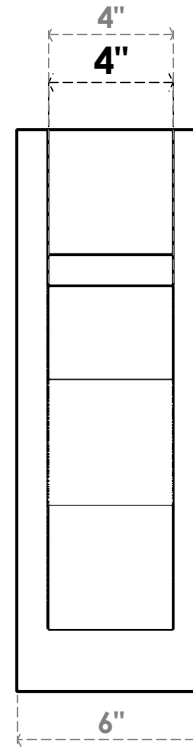

**ITEM NUMBER: OUTUROC040X060X18000X18000X040X020X040FST44RCPR**

4"W TOP X 6"W BACK X 18"D X 18"H X 4"T TOP X 2"T BACK TIMBERTHANE ROUGH CEDAR FUNSTON FAUX WOOD OPEN OUTLOOKER, BLOCK TOP AND BACK, 4"W CLOSED BRACE, PRIMED TAN

**SIDE PROFILE**

**FRONT PROFILE**

**ISOMETRIC**

GENERATED DATE : 07/06/2023

**EKENA MILLWORK**  
2300 WEST MAIN ST.  
CLARKSVILLE, TX 75426  
TOLL FREE: 866-607-0453  
WWW.EKENAMILLWORK.COM

**NOTES**

1. INSTALLATION TO BE COMPLETED IN ACCORDANCE WITH MANUFACTURER'S SPECIFICATIONS.
2. DRAWING MAY NOT BE TO SCALE
3. THIS DRAWING IS INTENDED FOR DESIGN AND PLANNING PURPOSES ONLY.
4. ALL INFORMATION CONTAINED HEREIN WAS CURRENT AT THE TIME OF DEVELOPMENT BUT MUST BE REVIEWED AND APPROVED BY THE PRODUCT MANUFACTURER TO BE CONSIDERED ACCURATE.
5. TIMBERTHANE ARCHITECTURAL PRODUCTS ARE MADE FROM HIGH DENSITY URETHANE AND COME FACTORY PRIMED