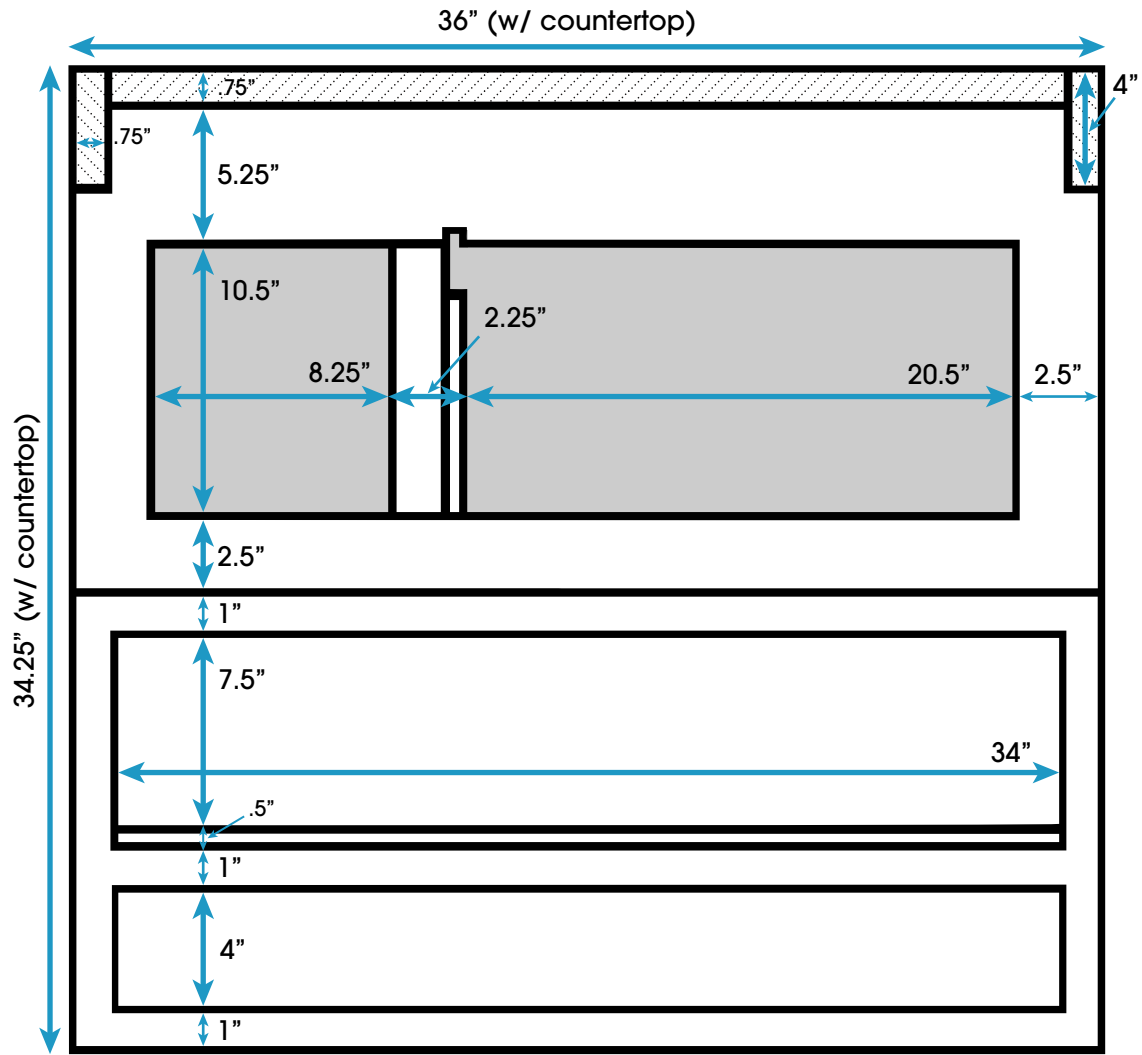

# 36-inch Bath Vanity (Back View)

All measurements are approximate and rounded to the nearest quarter inch  
Please allow for a slight margin of error