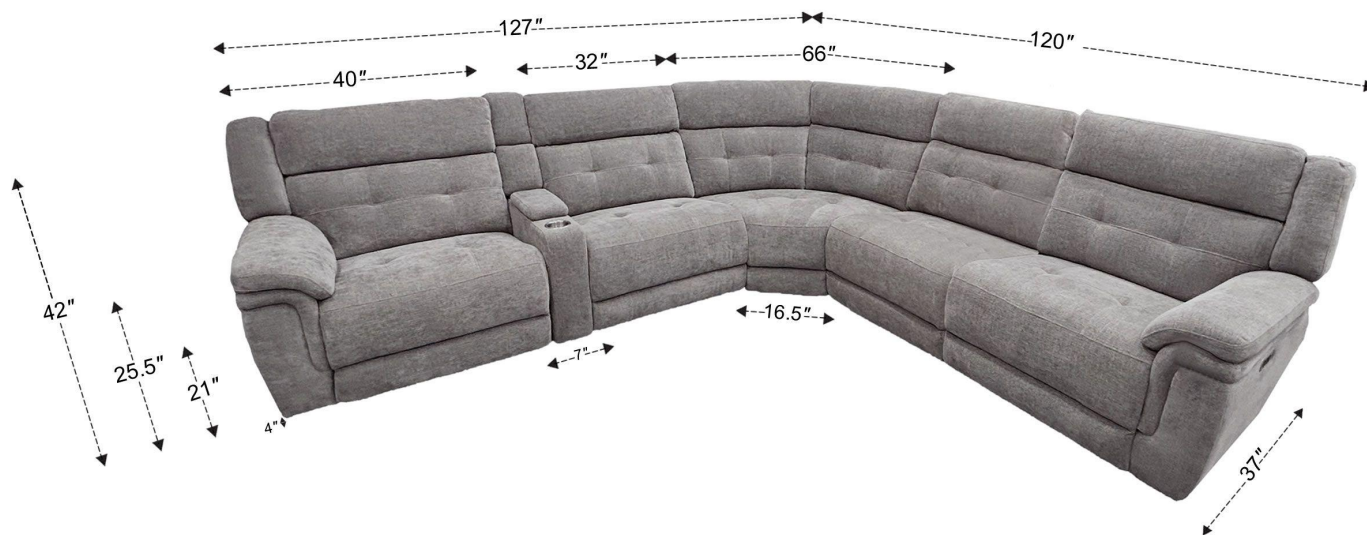

6 Piece Modular Power Reclining Sectional with Power Adjustable Headrests

Overall Dimensions	127" x 120" x 42"
Overall Width	127"
Overall Depth	120"
Overall Height	42"
Overall Weight	475.2 lbs.
Fully Reclined	62.5"
Distance from Wall	3.5"
Back of Seat to end of Chaise	40.5"
Leg Height <small>(Distance from Foot Rest to Floor in Full Recline)</small>	22.5"
Head Height <small>(Distance from Headrest to Floor in Full Recline)</small>	34"

Seat Width	21"
Seat Depth	22"
Seat Height	21"
Arm Width	11.5"
Arm Depth	24.5"
Arm Height	25.5"
Back Height	26"
Back Depth	--
Headrest Extended from Back	4"
Console Storage area Inside	5" x 12" x 6"