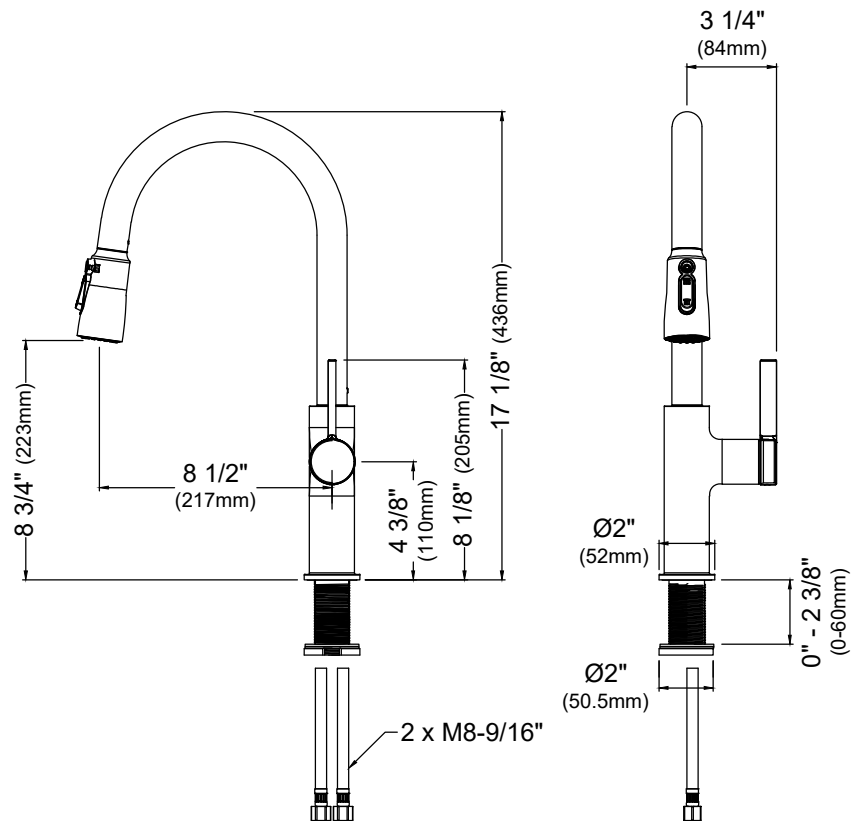

Finishes Available

MODEL	FINISH
KKF720MB	Matte Black
KKF720SFSS	Spot Free Stainless Steel
KKF720SFCB	Spot Free Champagne Bronze
KKF720SFGG	Spot Free Gunmetal Grey
KKF720SFBG	Spot Free Brushed Gold