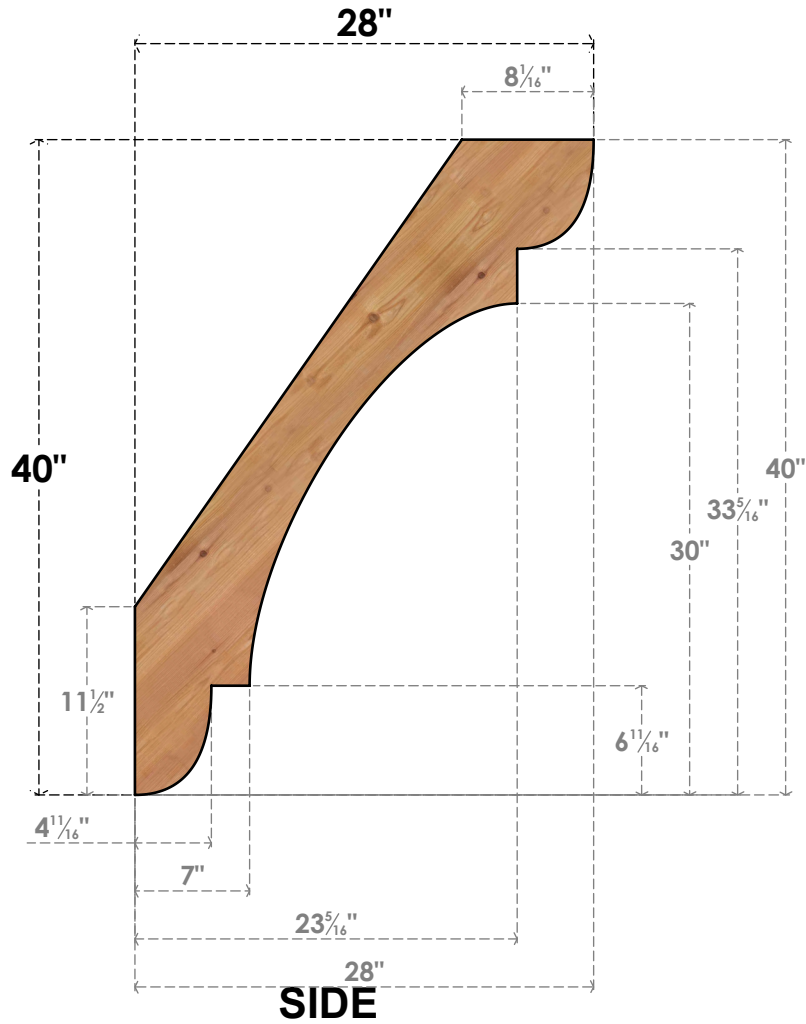

BRC04X28X40OLY00SWR

3 1/2"W X 28"D X 40"H OLYMPIC SMOOTH BRACE, WESTERN RED CEDAR

EKENA MILLWORK
 2300 WEST MAIN ST.
 CLARKSVILLE, TX 75426
 TOLL FREE: 866-607-0453
 WWW.EKENAMILLWORK.COM

NOTES

1. INSTALLATION TO BE COMPLETED IN ACCORDANCE WITH MANUFACTURER'S SPECIFICATIONS.
2. DRAWING MAY NOT BE TO SCALE
3. THIS DRAWING IS INTENDED FOR DESIGN AND PLANNING PURPOSES ONLY.
4. ALL INFORMATION CONTAINED HEREIN WAS CURRENT AT THE TIME OF DEVELOPMENT BUT MUST BE REVIEWED AND APPROVED BY THE PRODUCT MANUFACTURER TO BE CONSIDERED ACCURATE.
5. PRODUCTS ARE NOT KILN DRIED. THIS ITEM IS UNIQUE AND WILL CONTAIN THE NATURAL VARIATIONS THAT THE WOOD SPECIES OFFERS. THIS MAY RESULT IN VARIATIONS UP TO 1/4"