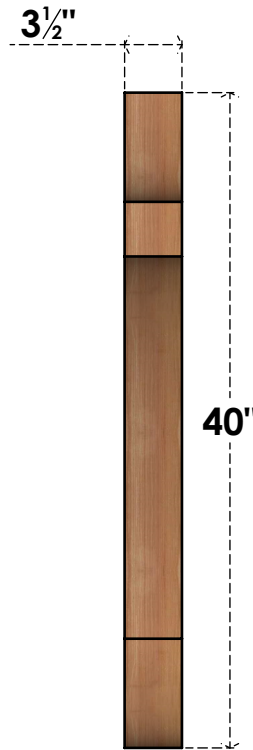

BRC04X28X40OLY00SWR

3 1/2"W X 28"D X 40"H OLYMPIC SMOOTH BRACE, WESTERN RED CEDAR

EKENA MILLWORK
 2300 WEST MAIN ST.
 CLARKSVILLE, TX 75426
 TOLL FREE: 866-607-0453
 WWW.EKENAMILLWORK.COM

NOTES

1. INSTALLATION TO BE COMPLETED IN ACCORDANCE WITH MANUFACTURER'S SPECIFICATIONS.
2. DRAWING MAY NOT BE TO SCALE
3. THIS DRAWING IS INTENDED FOR DESIGN AND PLANNING PURPOSES ONLY.
4. ALL INFORMATION CONTAINED HEREIN WAS CURRENT AT THE TIME OF DEVELOPMENT BUT MUST BE REVIEWED AND APPROVED BY THE PRODUCT MANUFACTURER TO BE CONSIDERED ACCURATE.
5. PRODUCTS ARE NOT KILN DRIED. THIS ITEM IS UNIQUE AND WILL CONTAIN THE NATURAL VARIATIONS THAT THE WOOD SPECIES OFFERS. THIS MAY RESULT IN VARIATIONS UP TO 1/4"