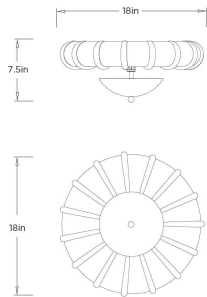

ARTERIOS

CAMELLA SMALL FLUSH MOUNT

DFC35 CAMELLA FLUSH MOUNT

ARTERIOS

DFC35
Ivory, Ricestone Composite

Arranged in a sculptural sunburst formation, the Camella Small Flush Mount features a radiating disc of ivory ricestone composite with softly carved, petal-like curves. Light washes across the textured surface, creating dimension and a warm halo around the antique brass center. Finished with a signature spherical finial, this flush mount brings artisanal elegance and quiet drama overhead.

APPEARANCE

Materials	Ricestone Composite, Iron
Finishes	Ivory, Antique Brass
Finish Will Vary	Yes
Top Coat/Sealant	No

DIMENSIONS

Overall	Dia: 18 in x H: 8 in
Body	Dia: 18 in x H: 7.5 in
Globe	Dia: 8 in x H: 2.5 in
Overall Hanging Height as Sold (in)	7.5 in - 7.5 in

CERTIFICATIONS & COMPLIANCY

Certifications	Mexico, United States, Canada
Compliance	UL/ETL

SHIPPING

Product Weight	41.9 lbs
Gross Weight 1	49.6 lbs
Shipping Box 1	W: 12.5 in x D: 21.5 in x H: 21.5 in

ADDITIONAL INFO