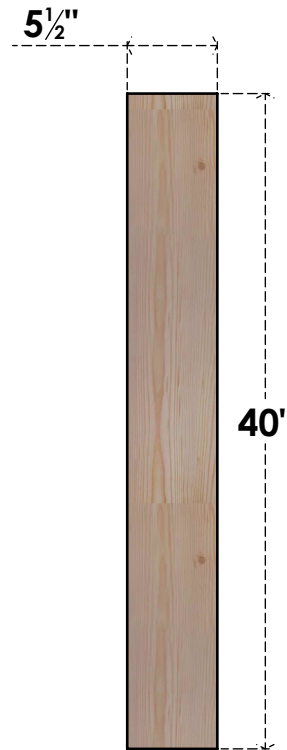

# BRC06X32X40TRA00SDF

5 1/2"W X 32"D X 40"H TRADITIONAL SMOOTH BRACE, DOUGLAS FIR

**SIDE**

**FRONT**

EKENA MILLWORK  
 2300 WEST MAIN ST.  
 CLARKSVILLE, TX 75426  
 TOLL FREE: 866-607-0453  
 WWW.EKENAMILLWORK.COM

**NOTES**

1. INSTALLATION TO BE COMPLETED IN ACCORDANCE WITH MANUFACTURER'S SPECIFICATIONS.
2. DRAWING MAY NOT BE TO SCALE
3. THIS DRAWING IS INTENDED FOR DESIGN AND PLANNING PURPOSES ONLY.
4. ALL INFORMATION CONTAINED HEREIN WAS CURRENT AT THE TIME OF DEVELOPMENT BUT MUST BE REVIEWED AND APPROVED BY THE PRODUCT MANUFACTURER TO BE CONSIDERED ACCURATE.
5. PRODUCTS ARE NOT KILN DRIED. THIS ITEM IS UNIQUE AND WILL CONTAIN THE NATURAL VARIATIONS THAT THE WOOD SPECIES OFFERS. THIS MAY RESULT IN VARIATIONS UP TO 1/4"