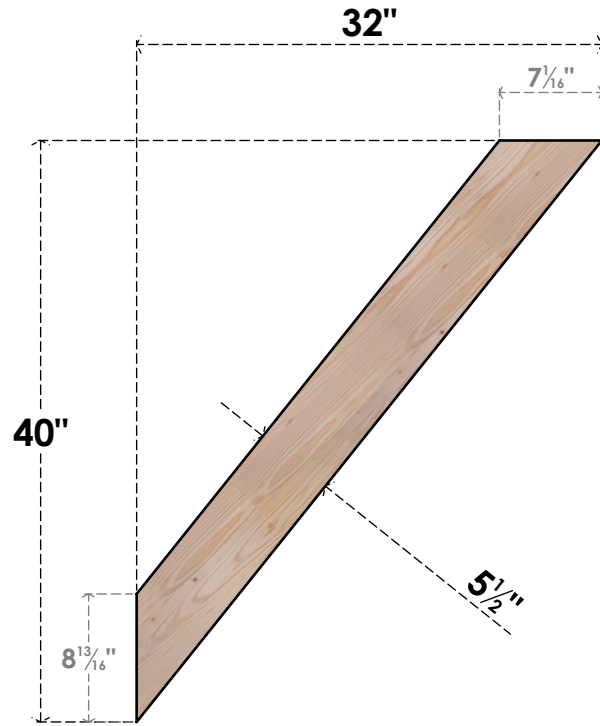

# BRC06X32X40TRA00SDF

5 1/2"W X 32"D X 40"H TRADITIONAL SMOOTH BRACE, DOUGLAS FIR

**SIDE**

**FRONT**

EKENA MILLWORK  
 2300 WEST MAIN ST.  
 CLARKSVILLE, TX 75426  
 TOLL FREE: 866-607-0453  
 WWW.EKENAMILLWORK.COM