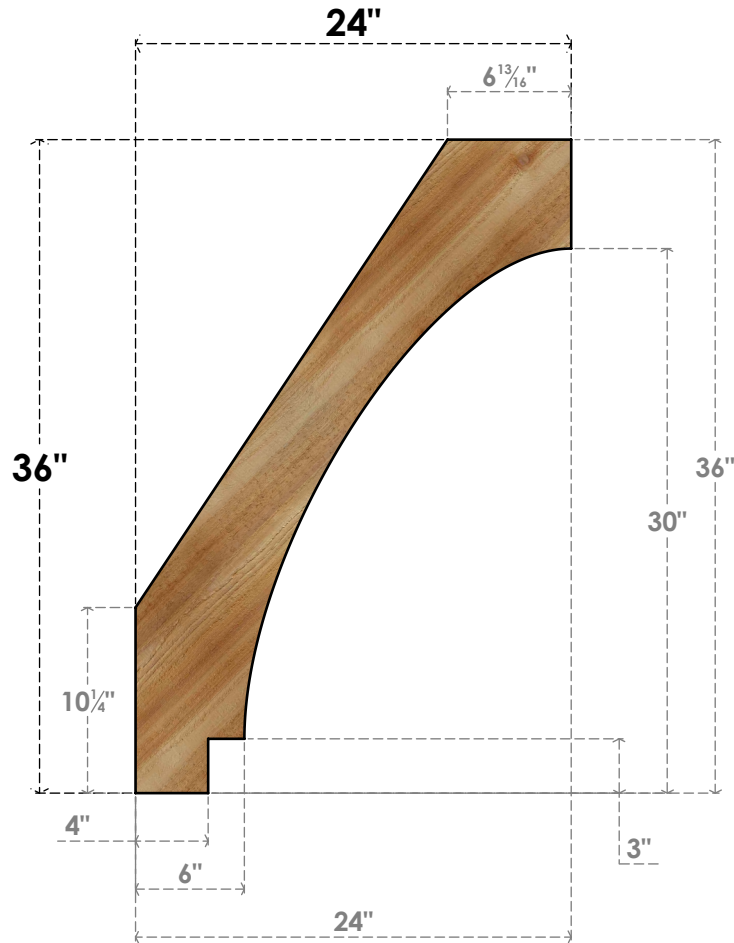

BRC04X24X36IMP00RWR

4"W X 24"D X 36"H IMPERIAL ROUGH SAWN BRACE, WESTERN RED CEDAR

SIDE

FRONT

EKENA MILLWORK
 2300 WEST MAIN ST.
 CLARKSVILLE, TX 75426
 TOLL FREE: 866-607-0453
 WWW.EKENAMILLWORK.COM

NOTES