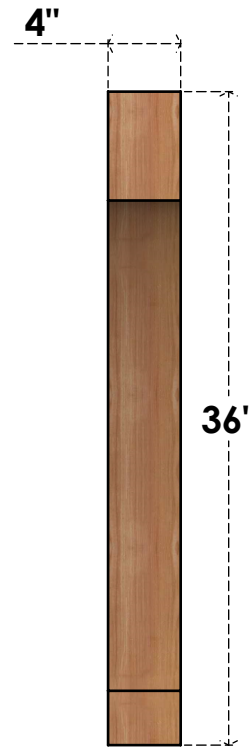

BRC04X24X36IMP00RWR

4"W X 24"D X 36"H IMPERIAL ROUGH SAWN BRACE, WESTERN RED CEDAR

SIDE

FRONT

EKENA MILLWORK
 2300 WEST MAIN ST.
 CLARKSVILLE, TX 75426
 TOLL FREE: 866-607-0453
 WWW.EKENAMILLWORK.COM

NOTES

1. INSTALLATION TO BE COMPLETED IN ACCORDANCE WITH MANUFACTURER'S SPECIFICATIONS.
2. DRAWING MAY NOT BE TO SCALE
3. THIS DRAWING IS INTENDED FOR DESIGN AND PLANNING PURPOSES ONLY.
4. ALL INFORMATION CONTAINED HEREIN WAS CURRENT AT THE TIME OF DEVELOPMENT BUT MUST BE REVIEWED AND APPROVED BY THE PRODUCT MANUFACTURER TO BE CONSIDERED ACCURATE.
5. PRODUCTS ARE NOT KILN DRIED. THIS ITEM IS UNIQUE AND WILL CONTAIN THE NATURAL VARIATIONS THAT THE WOOD SPECIES OFFERS. THIS MAY RESULT IN VARIATIONS UP TO 1/4"