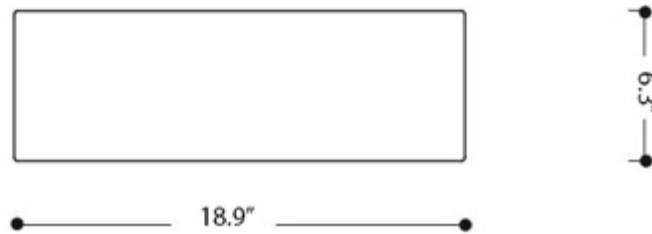

Finishes:

-  Glossy White
-  Matte White
-  Matte Black

* WS Bath Collections reserves the right to revise dimensions or information on this sheet without notice

Collection Cosa	Model Cosa 48S - 86101	Dimensions Metric <i>1 inch = 2.54 cm</i> <i>1 inch = 25.4 mm</i>	 1051 Lea Drive - Collegeville, PA 19426 Tel. 215 513 9400 - Fax 610 831 0215 www.ws bathcollections.com - info@ws bathcollections.com
-----------------------------	------------------------------------	--	---

Product Specs Sheets

Cosa 48S - 86101

Collection
Cosa

Model |
Cosa 48S - 86101

Dimensions Metric

1 inch = 2.54 cm

1 inch = 25.4 mm

WS®
BATH
COLLECTIONS