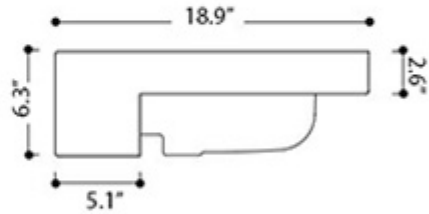

Finishes:

-  Glossy White
-  Matte White
-  Matte Black

* WS Bath Collections reserves the right to revise dimensions or information on this sheet without notice

Collection Cosa	Model Cosa 48S - 86101	Dimensions Metric <i>1 inch = 2.54 cm</i> <i>1 inch = 25.4 mm</i>	 1051 Lea Drive - Collegeville, PA 19426 Tel. 215 513 9400 - Fax 610 831 0215 www.ws bathcollections.com - info@ws bathcollections.com
-----------------------------	------------------------------------	--	---

Product Specs Sheets

Cosa 48S - 86101

Collection
Cosa

Model |
Cosa 48S - 86101

Dimensions Metric

1 inch = 2.54 cm

1 inch = 25.4 mm

WS®
BATH
COLLECTIONS

MOUNTING HARDWARE

Wall-mount installation

Vessel/ countertop installation

Bolts

Silicone (optional)

Collection
Cosa

Model |
Cosa 48S - 86101

Dimensions Metric
1 inch = 2.54 cm
1 inch = 25.4 mm