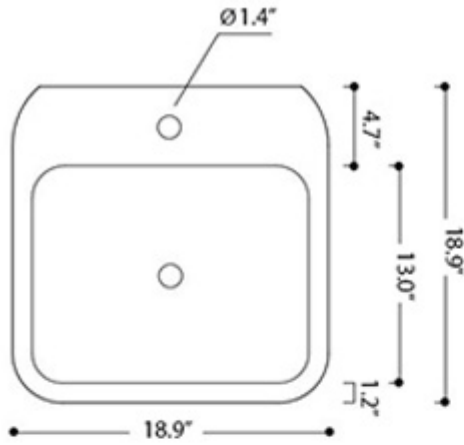

Finishes:

-  Glossy White
-  Matte White
-  Matte Black

* WS Bath Collections reserves the right to revise dimensions or information on this sheet without notice

Collection Cosa	Model Cosa 48S - 86101	Dimensions Metric <i>1 inch = 2.54 cm</i> <i>1 inch = 25.4 mm</i>	 1051 Lea Drive - Collegeville, PA 19426 Tel. 215 513 9400 - Fax 610 831 0215 www.ws bathcollections.com - info@ws bathcollections.com
-----------------------------	------------------------------------	--	---

Product Specs Sheets

Cosa 48S - 86101

Collection
Cosa

Model |
Cosa 48S - 86101

Dimensions Metric

1 inch = 2.54 cm

1 inch = 25.4 mm

WS®
BATH
COLLECTIONS

MOUNTING HARDWARE

Wall-mount installation

Vessel/ countertop installation

Bolts

Silicone (optional)

Collection
Cosa

Model |
Cosa 48S - 86101

Dimensions Metric
1 inch = 2.54 cm
1 inch = 25.4 mm

<p>Collection Cosa</p>	<p>Model Cosa 48S - 86101</p>	<p>Dimensions Metric 1 inch = 2.54 cm 1 inch = 25.4 mm</p>	 <p>1051 Lea Drive - Collegeville, PA 19426 Tel. 215 513 9400 - Fax 610 831 0215 www.ws bathcollections.com - info@ws bathcollections.com</p>
-----------------------------------	--	--	---