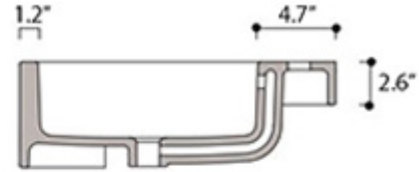

Finishes:

-  Glossy White
-  Matte White
-  Matte Black

* WS Bath Collections reserves the right to revise dimensions or information on this sheet without notice

Collection Cosa	Model Cosa 48S - 86101	Dimensions Metric <i>1 inch = 2.54 cm</i> <i>1 inch = 25.4 mm</i>	 1051 Lea Drive - Collegeville, PA 19426 Tel. 215 513 9400 - Fax 610 831 0215 www.ws bathcollections.com - info@ws bathcollections.com
-----------------------------	------------------------------------	--	---

Product Specs Sheets

Cosa 48S - 86101

Collection
Cosa

Model |
Cosa 48S - 86101

Dimensions Metric

1 inch = 2.54 cm

1 inch = 25.4 mm

WS®
BATH
COLLECTIONS

MOUNTING HARDWARE

Wall-mount installation

Vessel/ countertop installation

Bolts

Silicone (optional)

Collection
Cosa

Model |
Cosa 48S - 86101

Dimensions Metric
1 inch = 2.54 cm
1 inch = 25.4 mm