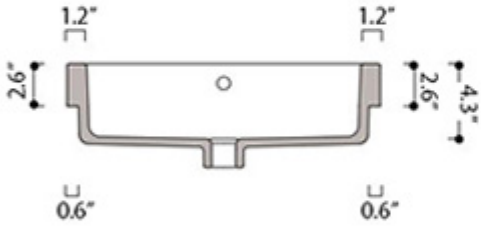

Related Items:

- WSBC 53991 | Push Waste Drain
- WSBC 53922 | Decorative Trap

SKU# | Options:

- Cosa 48S.01 WG | Single Faucet Hole, Glossy White
- Cosa 48S.03 WG | Three Faucet Holes, Glossy White
- Cosa 48S.01 WM | Single Faucet Hole, Matte White
- Cosa 48S.03 WM | Three Faucet Holes, Matte White
- Cosa 48S.01 BM | Single Faucet Hole, Matte Black
- Cosa 48S.03 BM | Three Faucet Holes, Matte Black

Finishes:

-  Glossy White
-  Matte White
-  Matte Black

* WS Bath Collections reserves the right to revise dimensions or information on this sheet without notice

Collection Cosa	Model Cosa 48S - 86101	Dimensions Metric <i>1 inch = 2.54 cm</i> <i>1 inch = 25.4 mm</i>	 1051 Lea Drive - Collegeville, PA 19426 Tel. 215 513 9400 - Fax 610 831 0215 www.ws bathcollections.com - info@ws bathcollections.com
-----------------------------	------------------------------------	--	---

Product Specs Sheets

Cosa 48S - 86101

Collection
Cosa

Model |
Cosa 48S - 86101

Dimensions Metric

1 inch = 2.54 cm

1 inch = 25.4 mm

WS®
BATH
COLLECTIONS

MOUNTING HARDWARE

Wall-mount installation

Vessel/ countertop installation

Bolts

Silicone (optional)

Collection
Cosa

Model |
Cosa 48S - 86101

Dimensions Metric
1 inch = 2.54 cm
1 inch = 25.4 mm