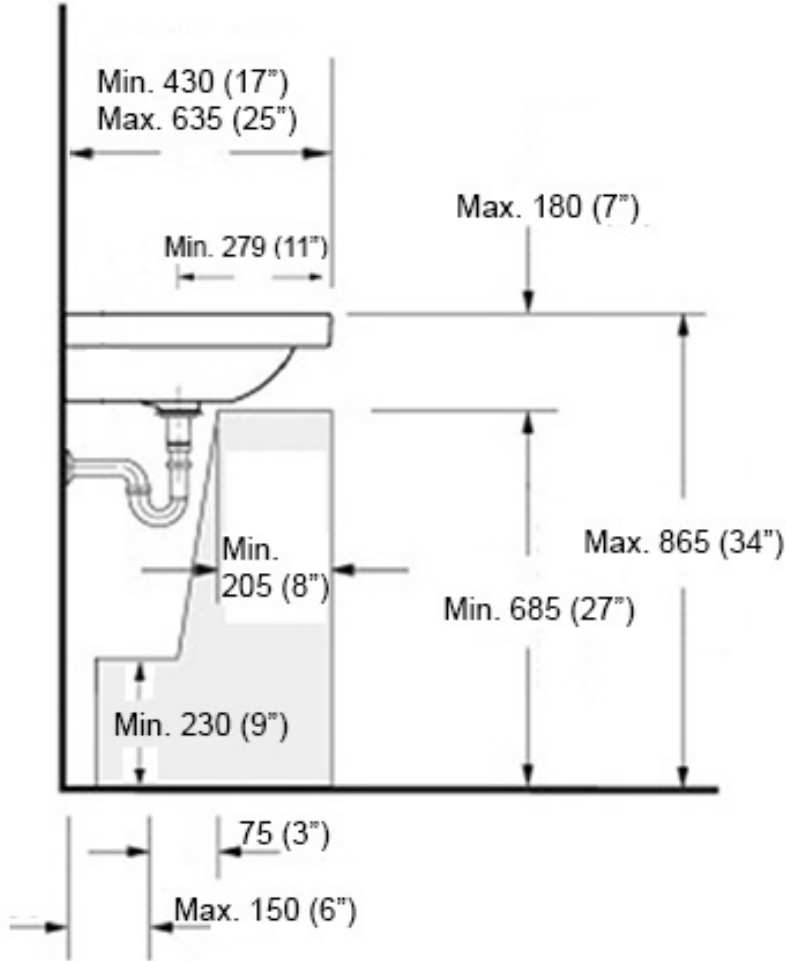

Recommended ADA Installation

Note: ADA Compliant when installed in accordance with ADA guidelines

Collection Cosa	Model | Cosa 48S - 86101	Dimensions Metric 1 inch = 2.54 cm 1 inch = 25.4 mm	1051 Lea Drive - Collegeville, PA 19426 Tel. 215 513 9400 - Fax 610 831 0215 www.ws bathcollections.com - info@ws bathcollections.com