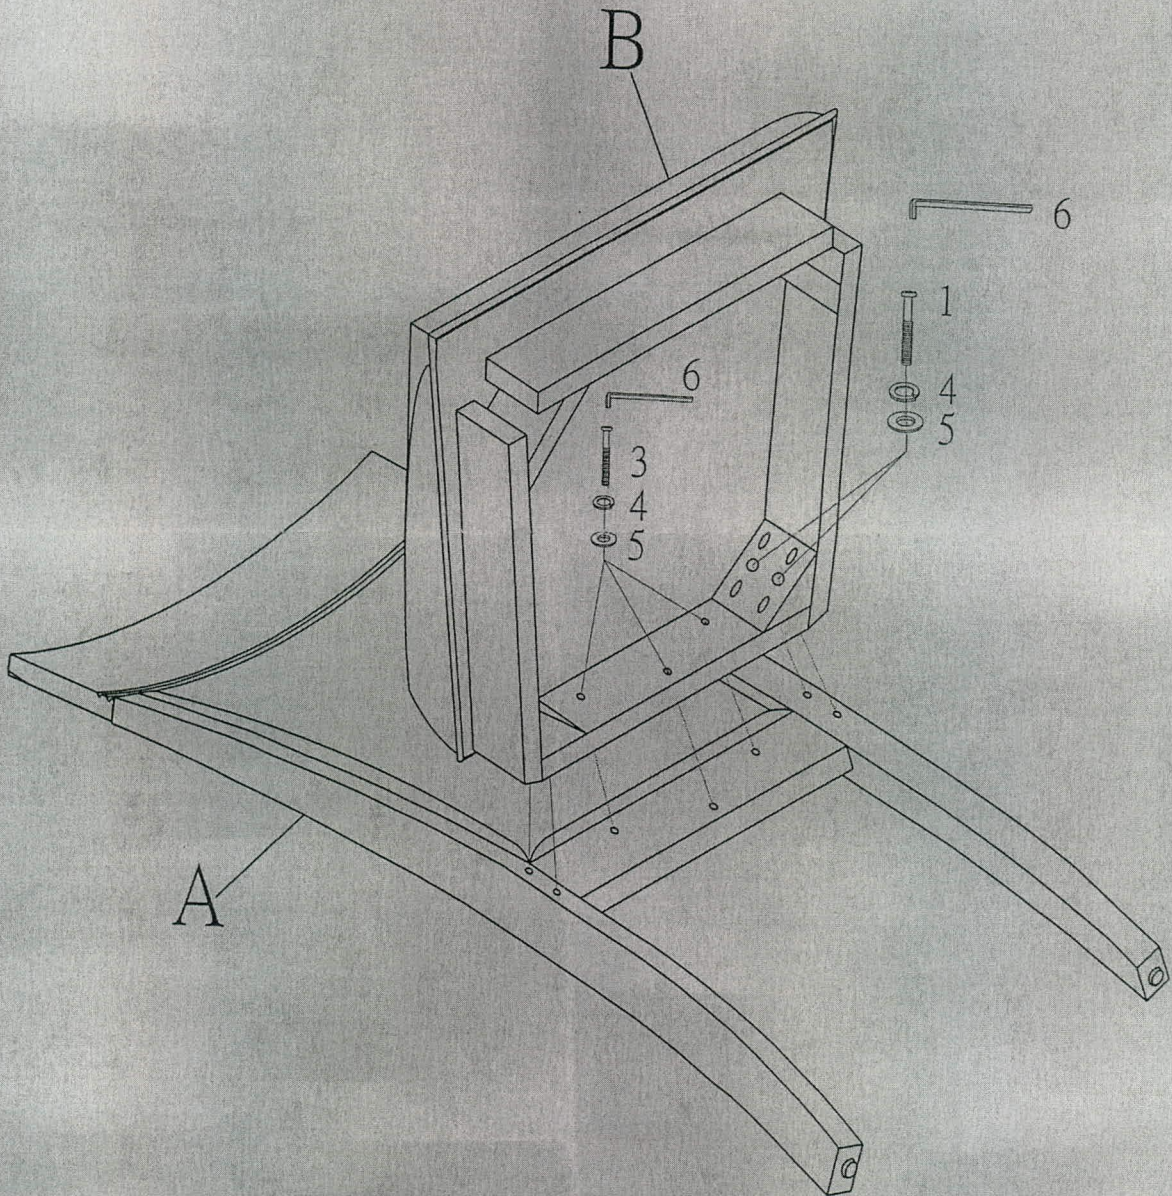

ASSEMBLY INSTRUCTIONS

DINING CHAIRS

PARTS

Chair Back 2 pcs

Chair Seat 2 pcs

Chair Leg 4 pcs

HARDWARE

1. Bolt 1/4"x 75mm
8pcs

2. Bolt 1/4"x 60mm
8pcs

3. Bolt 1/4"x 38mm
6pcs

4. Spring Washer 1/4"
22pcs

5. Lock Washer 1/4"x 19
22pcs

6. Allen Wrench 4mm
1 pc

STEP-1

- 1.  4 pcs
- 3.  3 pcs
- 4.  7 pcs
- 5.  7 pcs

STEP-2