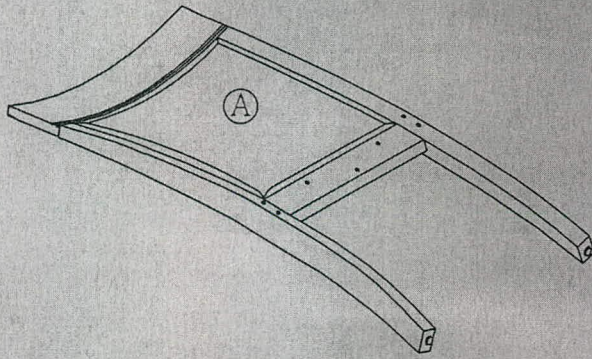

ASSEMBLY INSTRUCTIONS

DINING CHAIRS

PARTS

Chair Back 2 pcs

Chair Seat 2 pcs

Chair Leg 4 pcs

HARDWARE

1. Bolt 1/4"x 75mm
8pcs

2. Bolt 1/4"x 60mm
8pcs

3. Bolt 1/4"x 38mm
6pcs

4. Spring Washer 1/4"
22pcs

5. Lock Washer 1/4"x 19
22pcs

6. Allen Wrench 4mm
1 pc

STEP-1

- 1.  4 pcs
- 3.  3 pcs
- 4.  7 pcs
- 5.  7 pcs

STEP-2

- 2  4 pcs
- 4.  4 pcs
- 5.  4 pcs