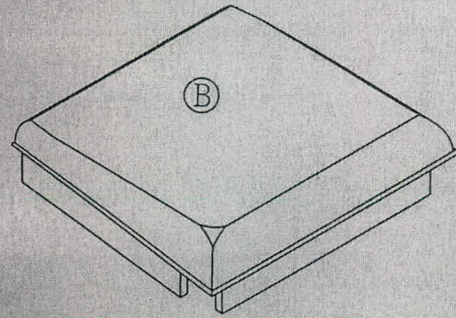

ASSEMBLY INSTRUCTIONS

DINING CHAIRS

PARTS

Chair Back 2 pcs

Chair Seat 2 pcs

Chair Leg 4 pcs

HARDWARE

1. Bolt 1/4"x 75mm
8pcs

2. Bolt 1/4"x 60mm
8pcs

3. Bolt 1/4"x 38mm
6pcs

4. Spring Washer 1/4"
22pcs

5. Lock Washer 1/4"x 19
22pcs

6. Allen Wrench 4mm
1 pc

STEP-1

- 1.  4 pcs
- 3.  3 pcs
- 4.  7 pcs
- 5.  7 pcs

STEP-2