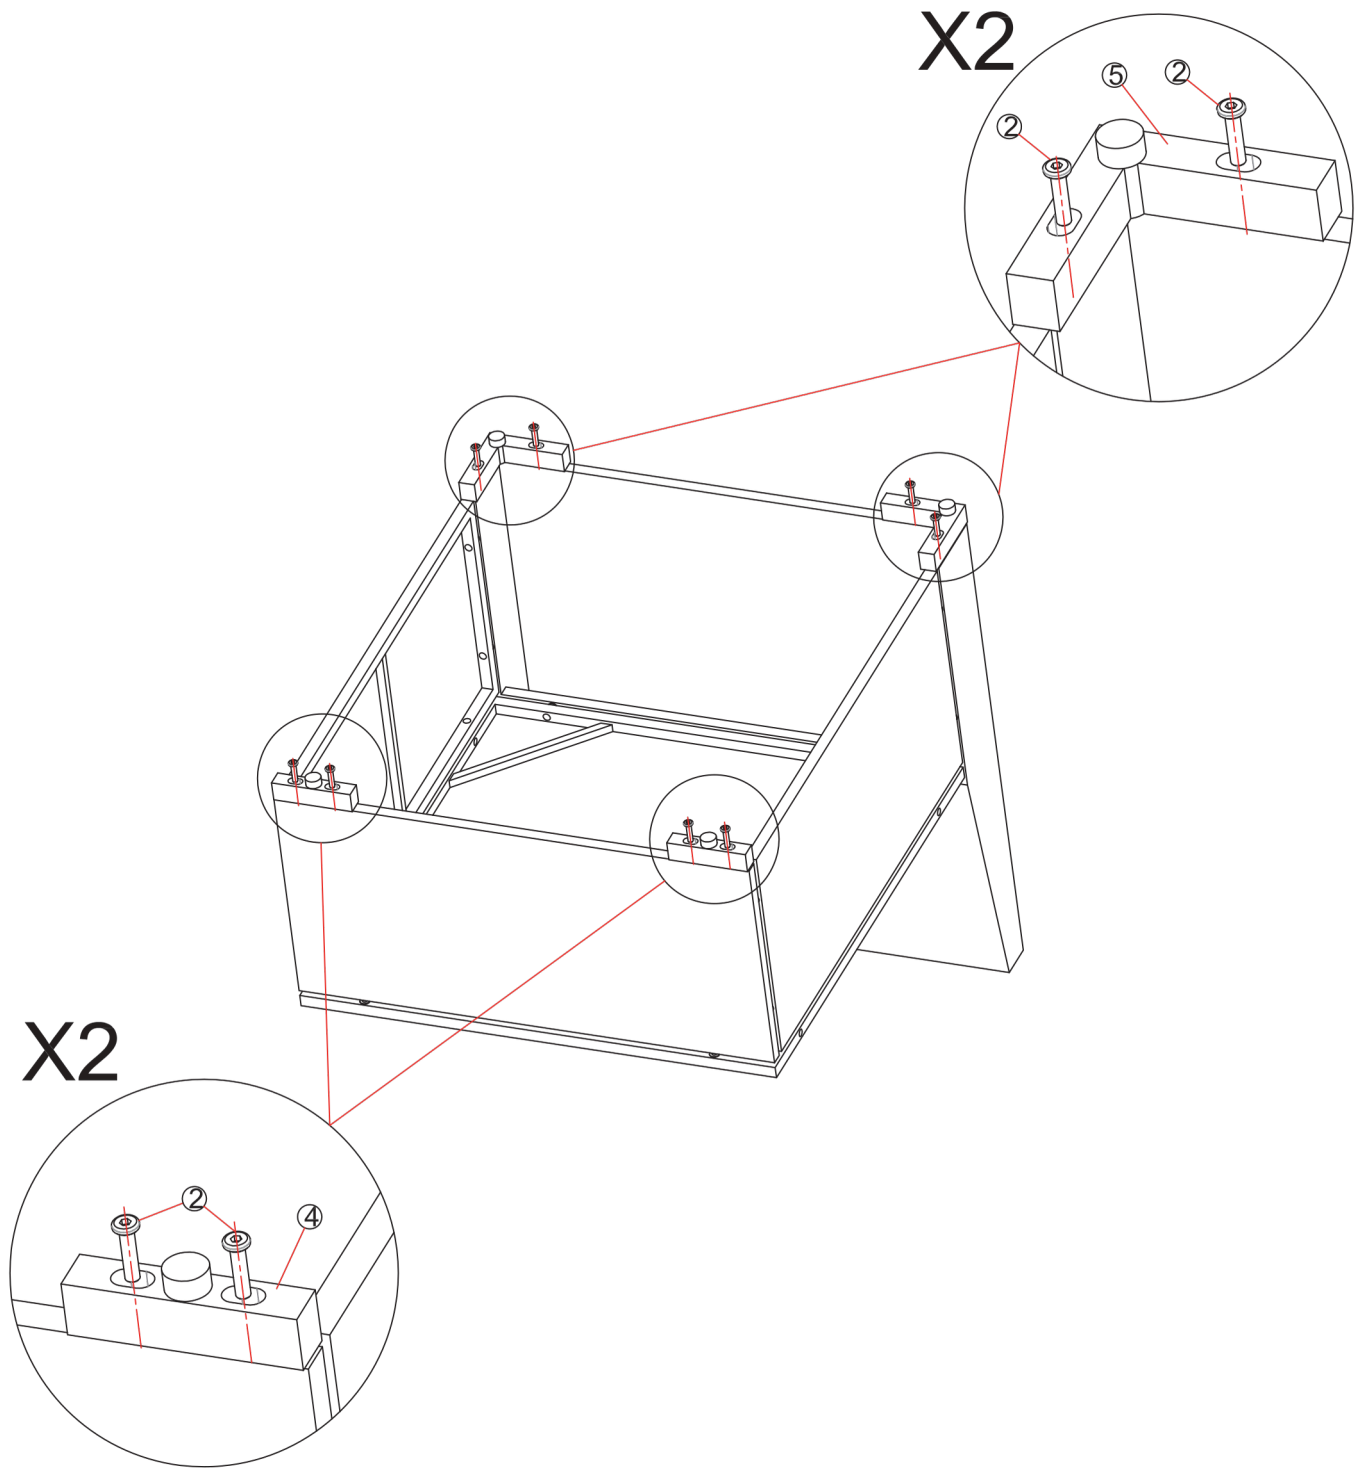

PART LIST

 (Front Panel) 2 pc	 (Mid Seat Panel) 2 pc	 (Side Panel) 4 pc	 (Mid Backrest) 2 pc	 (Seat Cushion) 2 pc
 (Back Cushion) 2 pc				

STEP 1 Single Sofa

 (Front Panel)	 (Mid Seat Panel)	 M6*30 mm Bolt	 Φ6*12 Washer
1 pc	1 pc	2 pc	2 pc

STEP 2 Single Sofa

X4

X4

 (Side Panel)	 M6*30 mm Bolt	 Φ6*12 Washer
2 pc	4 pc	4 pc

STEP 3 Single Sofa

  (Mid Backrest)	  M6*30 mm Bolt	  Φ6*12 Washer
1 pc	6 pc	6 pc

STEP 4 Single Sofa

<p>①</p>  <p>M6*25 mm Bolt</p>	<p>④</p>  <p>Floor Mat</p>	<p>⑤</p>  <p>L Floor Mat</p>
<p>8 pc</p>	<p>2 pc</p>	<p>2 pc</p>