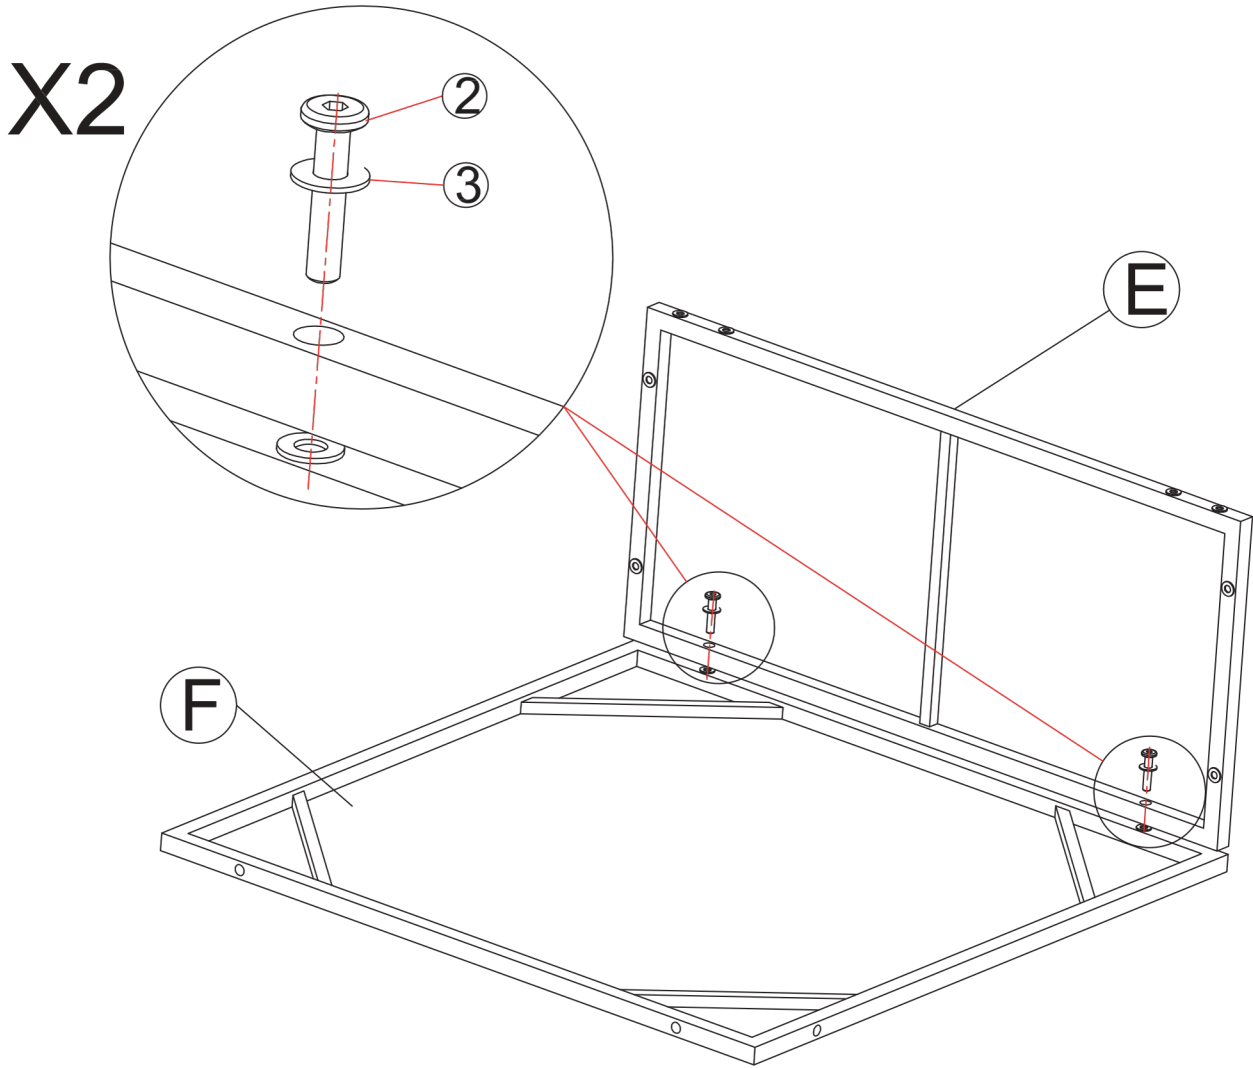

PART LIST

 (Front Panel) 2 pc	 (Mid Seat Panel) 2 pc	 (Side Panel) 4 pc	 (Mid Backrest) 2 pc	 (Seat Cushion) 2 pc
 (Back Cushion) 2 pc				

STEP 1 Single Sofa

 (Front Panel)	 (Mid Seat Panel)	 M6*30 mm Bolt	 Φ6*12 Washer
1 pc	1 pc	2 pc	2 pc