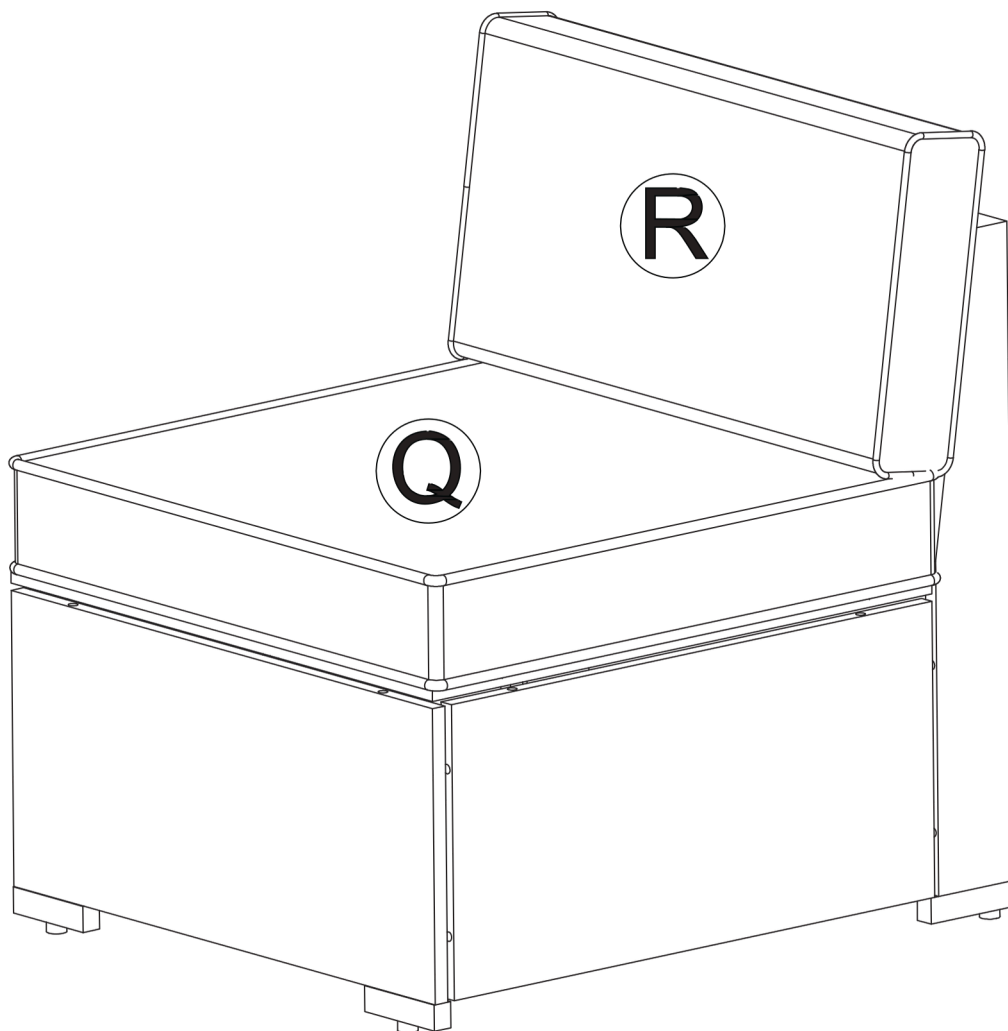

STEP 5 Single Sofa

(Seat Cushion)	(Back Cushion)
1 pc	1 pc