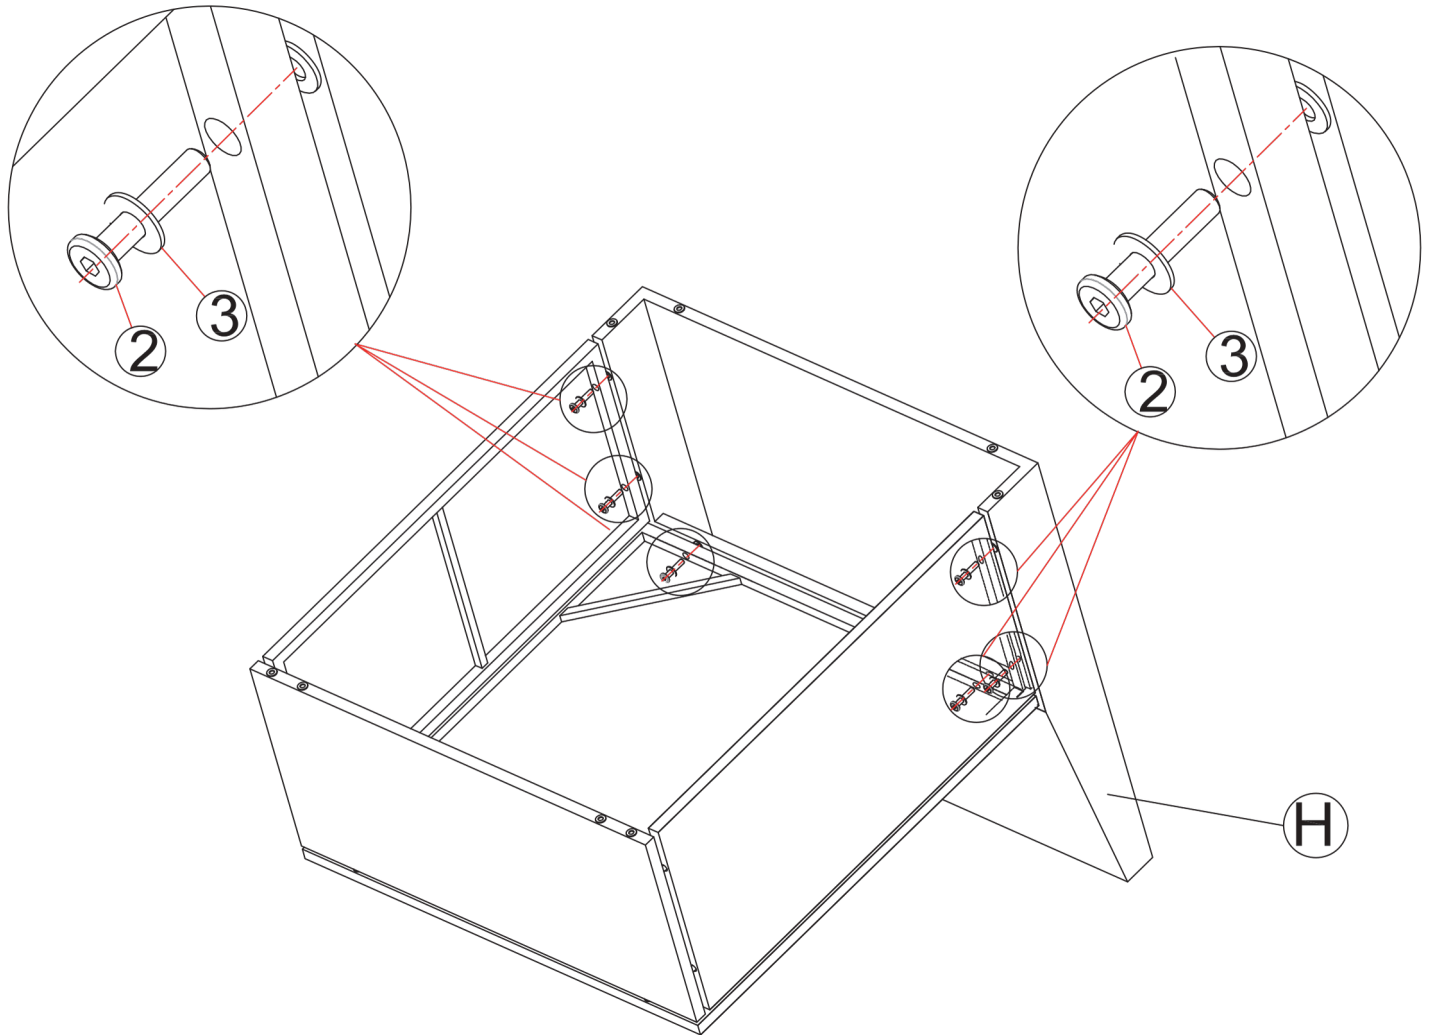

PART LIST

 (Front Panel) 2 pc	 (Mid Seat Panel) 2 pc	 (Side Panel) 4 pc	 (Mid Backrest) 2 pc	 (Seat Cushion) 2 pc
 (Back Cushion) 2 pc				

STEP 1 Single Sofa

 (Front Panel)	 (Mid Seat Panel)	 M6*30 mm Bolt	 Φ6*12 Washer
1 pc	1 pc	2 pc	2 pc

STEP 2 Single Sofa

X4

X4

 (Side Panel)	 M6*30 mm Bolt	 Φ6*12 Washer
2 pc	4 pc	4 pc

STEP 3 Single Sofa

  (Mid Backrest)	  M6*30 mm Bolt	  Φ6*12 Washer
1 pc	6 pc	6 pc

STEP 4 Single Sofa

<p>①</p>  <p>M6*25 mm Bolt</p>	<p>④</p>  <p>Floor Mat</p>	<p>⑤</p>  <p>L Floor Mat</p>
<p>8 pc</p>	<p>2 pc</p>	<p>2 pc</p>