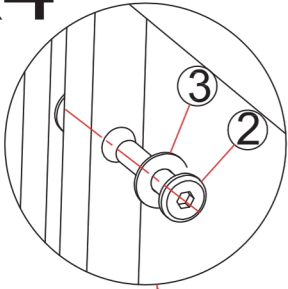

Please do not hesitate to contact us for help. Our team with factory direct after-sales service will reply within 24 hours and will do our best to resolve the problem for you.

HARDWARE LIST

 M6*25 mm Bolt	 M6*30 mm Bolt	 Φ6*12 Washer	 Floor Mat	 L Floor Mat
16 pc	24 pc	24 pc	4 pc	4 pc
 Hex Wrench				
1 pc				

PART LIST

 (Front Panel) 2 pc	 (Mid Seat Panel) 2 pc	 (Side Panel) 4 pc	 (Mid Backrest) 2 pc	 (Seat Cushion) 2 pc
 (Back Cushion) 2 pc				

STEP 1 Single Sofa

 (Front Panel)	 (Mid Seat Panel)	 M6*30 mm Bolt	 Φ6*12 Washer
1 pc	1 pc	2 pc	2 pc

STEP 2 Single Sofa

X4

X4

 (Side Panel)	 M6*30 mm Bolt	 Φ6*12 Washer
2 pc	4 pc	4 pc

STEP 3 Single Sofa

  (Mid Backrest)	  M6*30 mm Bolt	  Φ6*12 Washer
1 pc	6 pc	6 pc

STEP 4 Single Sofa

<p>①</p>  <p>M6*25 mm Bolt</p>	<p>④</p>  <p>Floor Mat</p>	<p>⑤</p>  <p>L Floor Mat</p>
<p>8 pc</p>	<p>2 pc</p>	<p>2 pc</p>