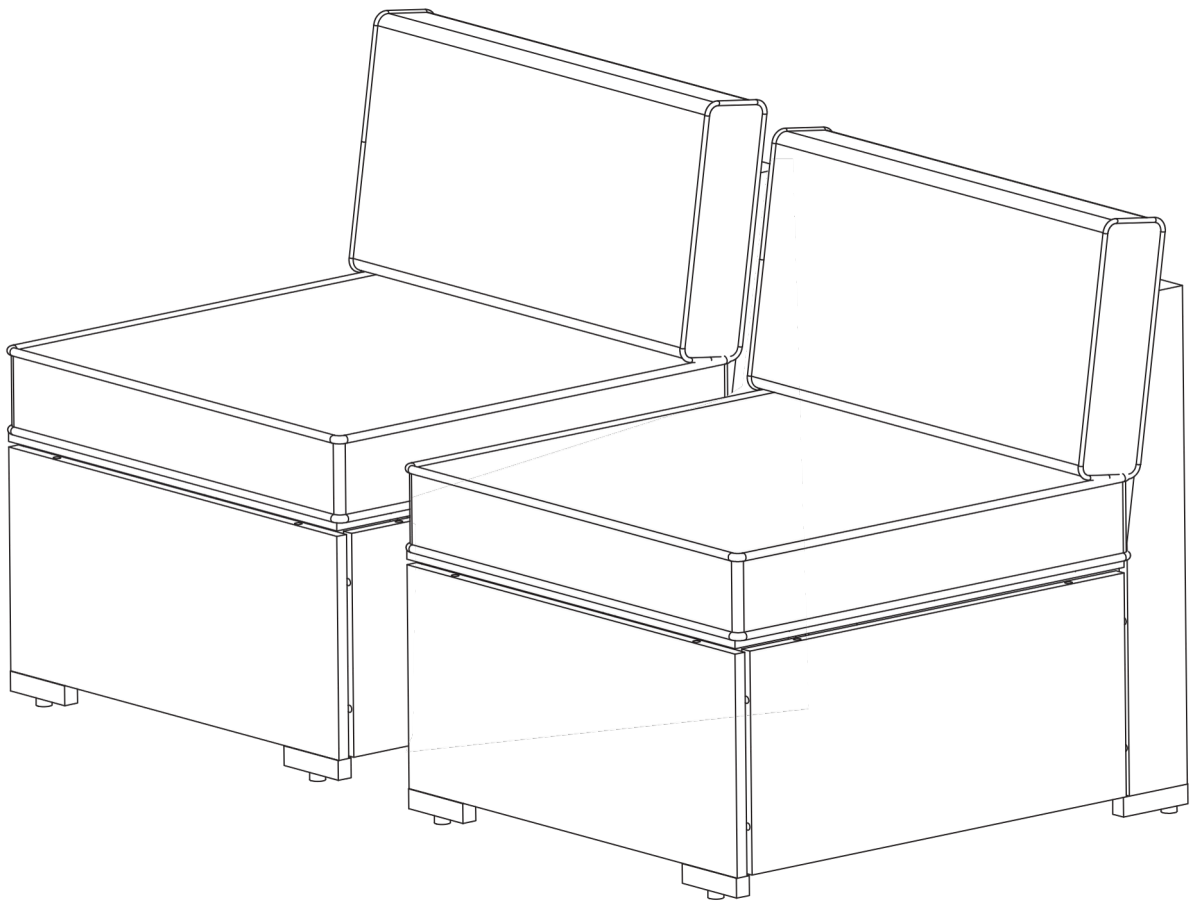

2 Pcs Single Sofa