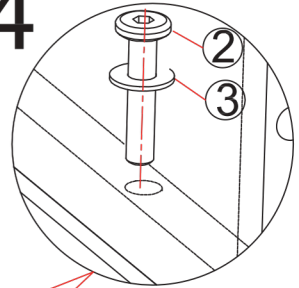

Please do not hesitate to contact us for help. Our team with factory direct after-sales service will reply within 24 hours and will do our best to resolve the problem for you.

HARDWARE LIST

 M6*25 mm Bolt	 M6*30 mm Bolt	 Φ6*12 Washer	 Floor Mat	 L Floor Mat
16 pc	24 pc	24 pc	4 pc	4 pc
 Hex Wrench				
1 pc				

PART LIST

 (Front Panel) 2 pc	 (Mid Seat Panel) 2 pc	 (Side Panel) 4 pc	 (Mid Backrest) 2 pc	 (Seat Cushion) 2 pc
 (Back Cushion) 2 pc				

STEP 1 Single Sofa

 (Front Panel)	 (Mid Seat Panel)	 M6*30 mm Bolt	 Φ6*12 Washer
1 pc	1 pc	2 pc	2 pc

STEP 2 Single Sofa

X4

X4

 (Side Panel)	 M6*30 mm Bolt	 Φ6*12 Washer
2 pc	4 pc	4 pc

STEP 3 Single Sofa

  (Mid Backrest)	  M6*30 mm Bolt	  Φ6*12 Washer
1 pc	6 pc	6 pc

STEP 4 Single Sofa

<p>①</p>  <p>M6*25 mm Bolt</p>	<p>④</p>  <p>Floor Mat</p>	<p>⑤</p>  <p>L Floor Mat</p>
<p>8 pc</p>	<p>2 pc</p>	<p>2 pc</p>