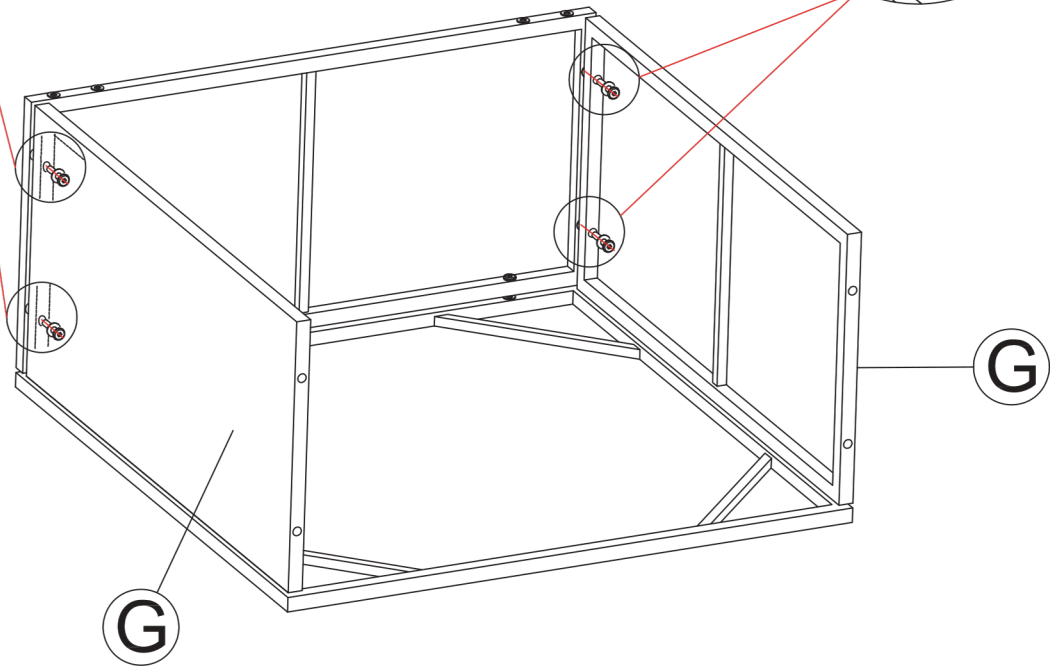

PART LIST

 (Front Panel) 2 pc	 (Mid Seat Panel) 2 pc	 (Side Panel) 4 pc	 (Mid Backrest) 2 pc	 (Seat Cushion) 2 pc
 (Back Cushion) 2 pc				

STEP 1 Single Sofa

 (Front Panel)	 (Mid Seat Panel)	 M6*30 mm Bolt	 Φ6*12 Washer
1 pc	1 pc	2 pc	2 pc

STEP 2 Single Sofa

X4

X4

 (Side Panel)	 M6*30 mm Bolt	 Φ6*12 Washer
2 pc	4 pc	4 pc

STEP 3 Single Sofa

  (Mid Backrest)	  M6*30 mm Bolt	  Φ6*12 Washer
1 pc	6 pc	6 pc

STEP 4 Single Sofa

<p>①</p>  <p>M6*25 mm Bolt</p>	<p>④</p>  <p>Floor Mat</p>	<p>⑤</p>  <p>L Floor Mat</p>
<p>8 pc</p>	<p>2 pc</p>	<p>2 pc</p>