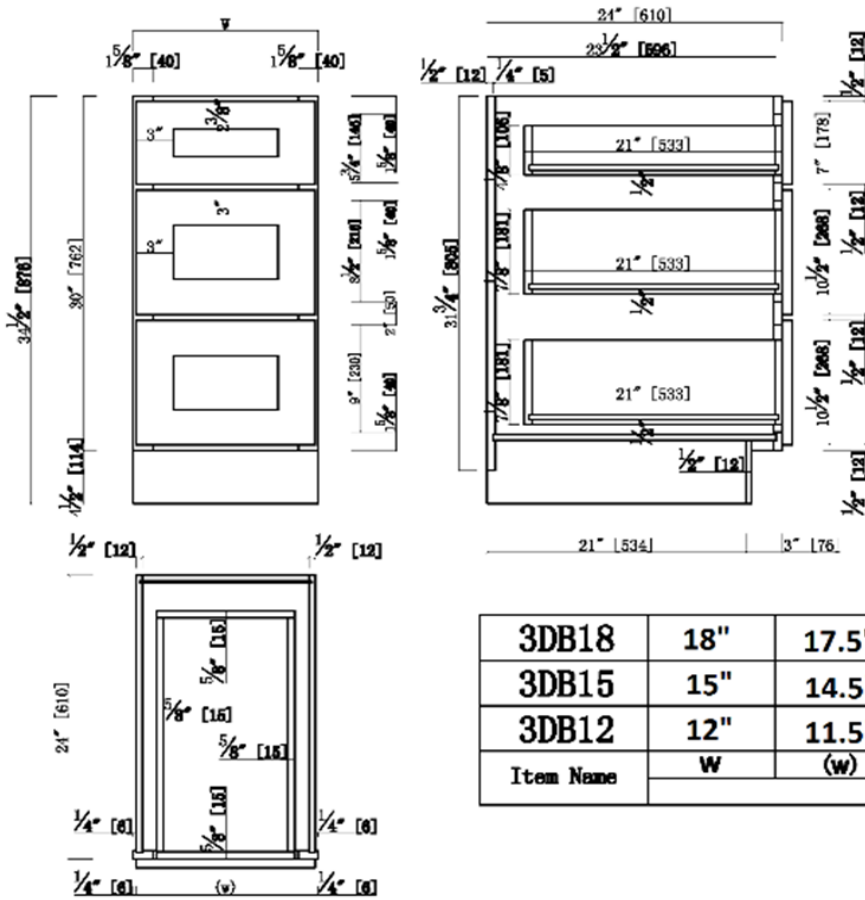

12"/15"/18"x 24"x 34.5" Three Drawer Base Kitchen Cabinet - Full Assembly

Specifications

- 3" Wide Shaker Door
- 3/4" Solid maple face frame, Fully overlay with 1/4" reveal
- MDF with wood veneer for drawer center for espresso finish
- 3/4" solid maple drawer frame for espresso finish
- 3/4" Premium HDF drawer front for white finish
- Soft-closing hinge, 6 way adjustable
- Under-mounted epoxy glide, soft-closing glide can be offered for upgrade option.
- 21" Solid Wood Dovetail Drawers
- 1/2" plywood with poplar veneer for side panels, bottom panels
- Metal Clips connectors
- Full Assembly
- CARB P2 compliant

Dimensions

3DB18	18"	17.5"
3DB15	15"	14.5"
3DB12	12"	11.5"
Item Name	W	(w)

Warranty & Compliances

- Warranty: Limited 1 year warranty
- California 93120: Compliant

Order Codes & Finishes/Colors

- Espresso Finish
 - 12" x 24" x 34.5"
 - 15" x 24" x 34.5"
 - 18" x 24" x 34.5"

- White Finish
 - 12" x 24" x 34.5"
 - 15" x 24" x 34.5"
 - 18" x 24" x 34.5"