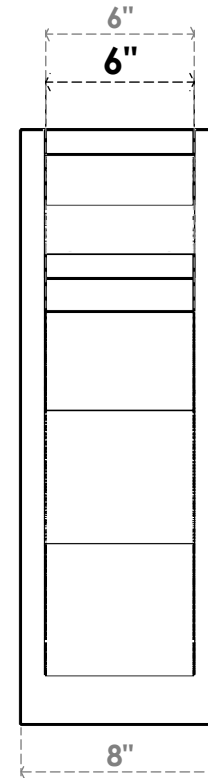

ITEM NUMBER: OUTUROC060X080X24000X24000X060X020X060FST04RCPR

6"W TOP X 8"W BACK X 24"D X 24"H X 6"T TOP X 2"T BACK TIMBERTHANE ROUGH CEDAR FUNSTON FAUX WOOD OPEN OUTLOOKER, TRADITIONAL TOP AND BLOCK BACK, 6"W CLOSED BRACE, PRIMED TAN

EKENA MILLWORK
2300 WEST MAIN ST.
CLARKSVILLE, TX 75426
TOLL FREE: 866-607-0453
WWW.EKENAMILLWORK.COM

NOTES

1. INSTALLATION TO BE COMPLETED IN ACCORDANCE WITH MANUFACTURER'S SPECIFICATIONS.
2. DRAWING MAY NOT BE TO SCALE
3. THIS DRAWING IS INTENDED FOR DESIGN AND PLANNING PURPOSES ONLY.
4. ALL INFORMATION CONTAINED HEREIN WAS CURRENT AT THE TIME OF DEVELOPMENT BUT MUST BE REVIEWED AND APPROVED BY THE PRODUCT MANUFACTURER TO BE CONSIDERED ACCURATE.
5. TIMBERTHANE ARCHITECTURAL PRODUCTS ARE MADE FROM HIGH DENSITY URETHANE AND COME FACTORY PRIMED