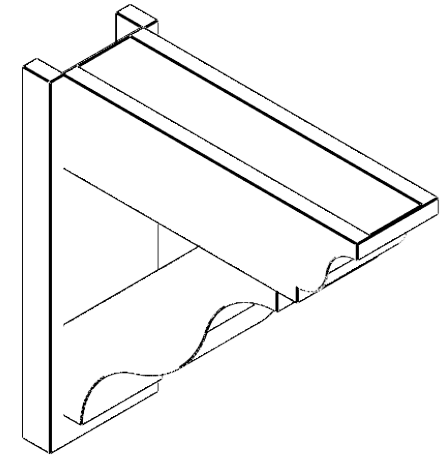

ITEM NUMBER: OUTUROC060X080X24000X24000X060X020X060FST04RCPR

6"W TOP X 8"W BACK X 24"D X 24"H X 6"T TOP X 2"T BACK TIMBERTHANE ROUGH CEDAR FUNSTON FAUX WOOD OPEN OUTLOOKER, TRADITIONAL TOP AND BLOCK BACK, 6"W CLOSED BRACE, PRIMED TAN

EKENA MILLWORK
2300 WEST MAIN ST.
CLARKSVILLE, TX 75426
TOLL FREE: 866-607-0453
WWW.EKENAMILLWORK.COM

NOTES

1. INSTALLATION TO BE COMPLETED IN ACCORDANCE WITH MANUFACTURER'S SPECIFICATIONS.
2. DRAWING MAY NOT BE TO SCALE
3. THIS DRAWING IS INTENDED FOR DESIGN AND PLANNING PURPOSES ONLY.
4. ALL INFORMATION CONTAINED HEREIN WAS CURRENT AT THE TIME OF DEVELOPMENT BUT MUST BE REVIEWED AND APPROVED BY THE PRODUCT MANUFACTURER TO BE CONSIDERED ACCURATE.
5. TIMBERTHANE ARCHITECTURAL PRODUCTS ARE MADE FROM HIGH DENSITY URETHANE AND COME FACTORY PRIMED