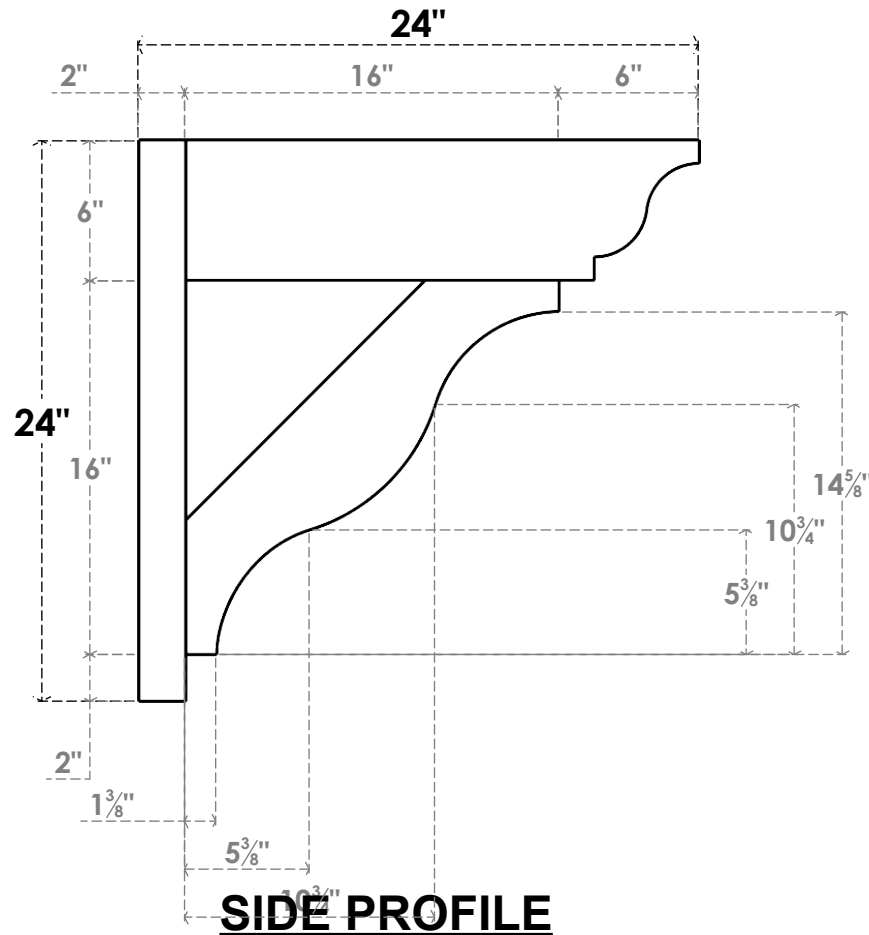

ITEM NUMBER: OUTUROC060X080X24000X24000X060X020X060FST04RCPR

6"W TOP X 8"W BACK X 24"D X 24"H X 6"T TOP X 2"T BACK TIMBERTHANE ROUGH CEDAR FUNSTON FAUX WOOD OPEN OUTLOOKER, TRADITIONAL TOP AND BLOCK BACK, 6"W CLOSED BRACE, PRIMED TAN

EKENA MILLWORK
2300 WEST MAIN ST.
CLARKSVILLE, TX 75426
TOLL FREE: 866-607-0453
WWW.EKENAMILLWORK.COM

NOTES

1. INSTALLATION TO BE COMPLETED IN ACCORDANCE WITH MANUFACTURER'S SPECIFICATIONS.
2. DRAWING MAY NOT BE TO SCALE
3. THIS DRAWING IS INTENDED FOR DESIGN AND PLANNING PURPOSES ONLY.
4. ALL INFORMATION CONTAINED HEREIN WAS CURRENT AT THE TIME OF DEVELOPMENT BUT MUST BE REVIEWED AND APPROVED BY THE PRODUCT MANUFACTURER TO BE CONSIDERED ACCURATE.
5. TIMBERTHANE ARCHITECTURAL PRODUCTS ARE MADE FROM HIGH DENSITY URETHANE AND COME FACTORY PRIMED