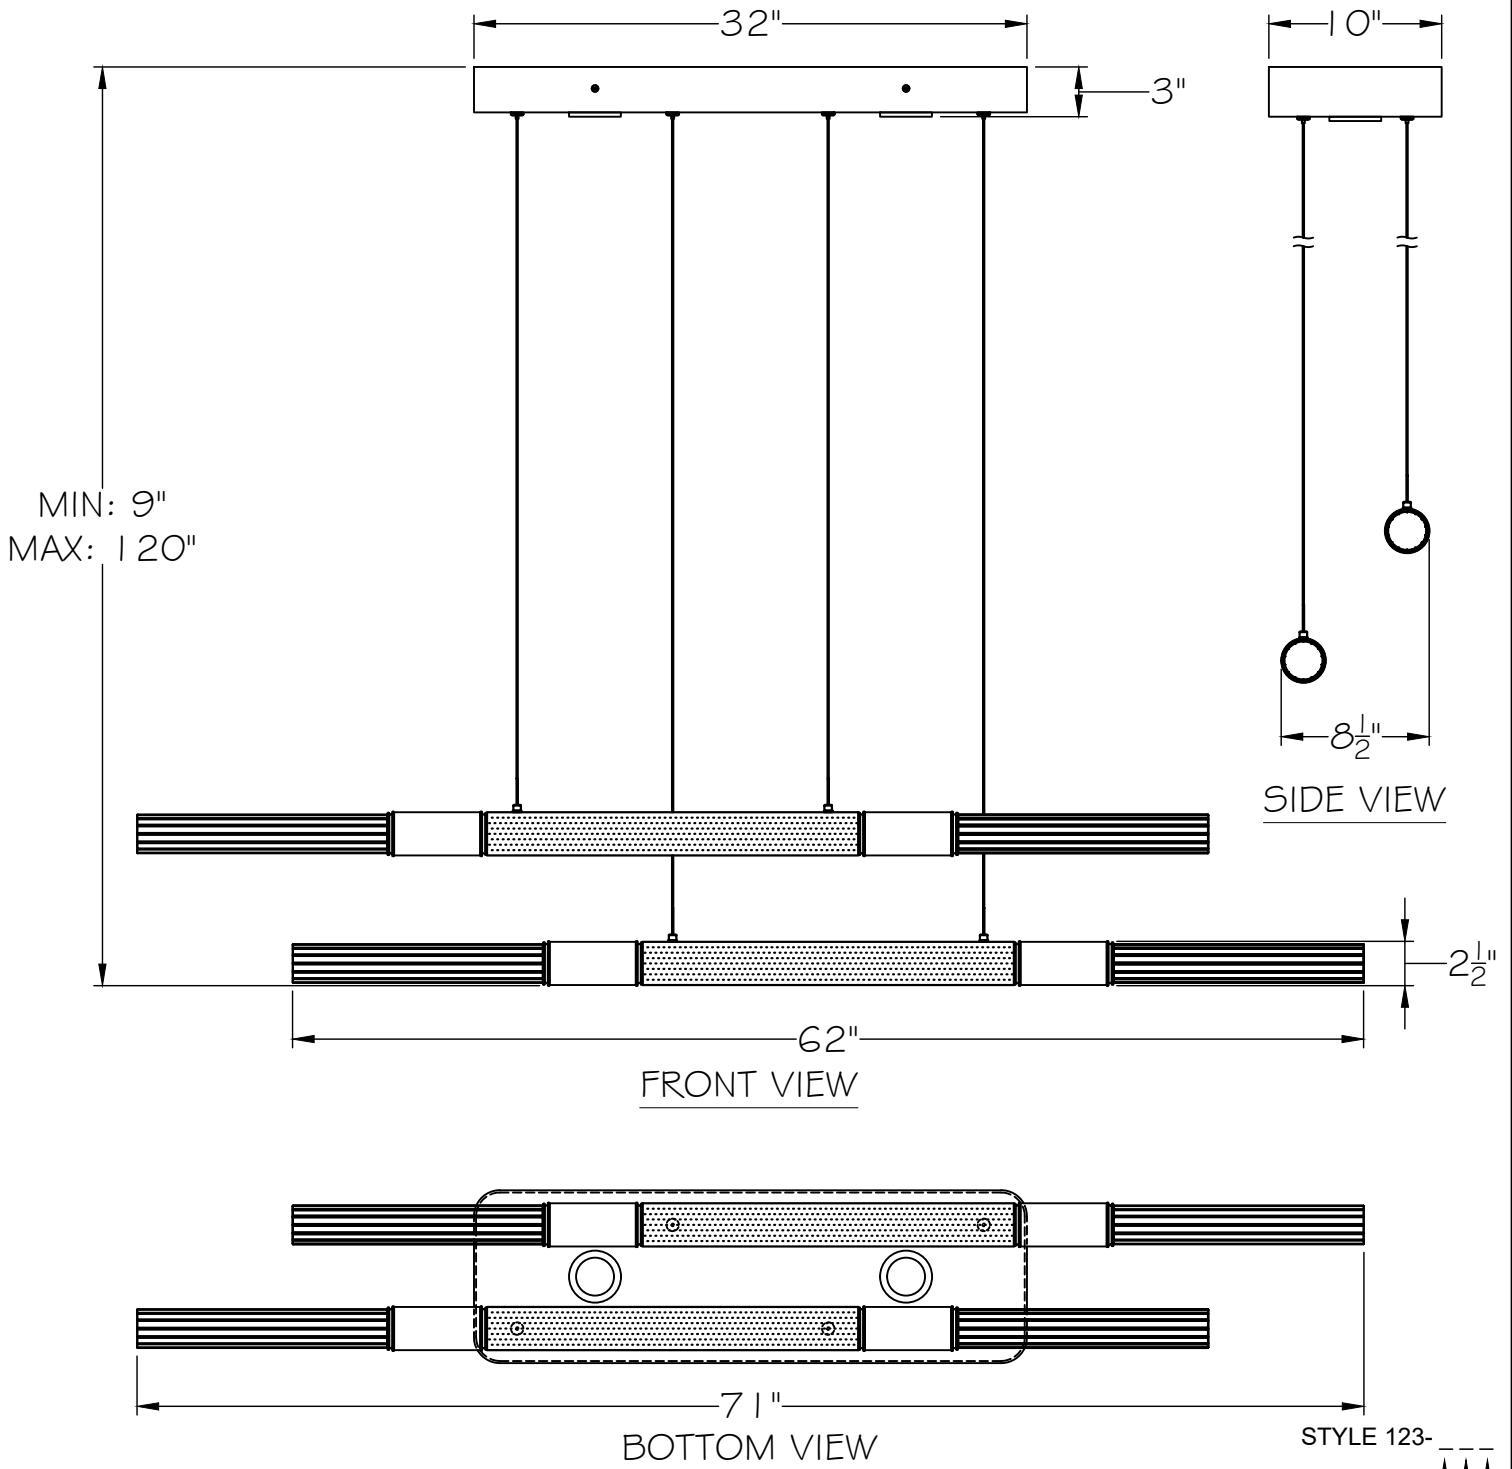

CUSTOMER REFERENCE DRAWING

STYLE 123-  
 BODY FINISH  
 RING FINISH  
 SKIN OPTION

STYLE CONFIGURATIONS:

-1 __ (BLACK)	-2 __ (BRONZE)	-3 __ (GOLD LEAF)	-4 __ (SILVER LEAF)	-5 __ (SOFT GOLD)	-6 __ (SFT. BRONZE)	-7 __ (SOFT SILVER)
-_1_ (POLISH.BRASS)	-_2_ (POL. NICKEL)					
__0 (NO SKIN)	__1 (CHARCOAL)	__2 (SMOKE)	__3 (MINK)	__4 (NAVY/GOLD)	__5 (BURNT ORAG.)	