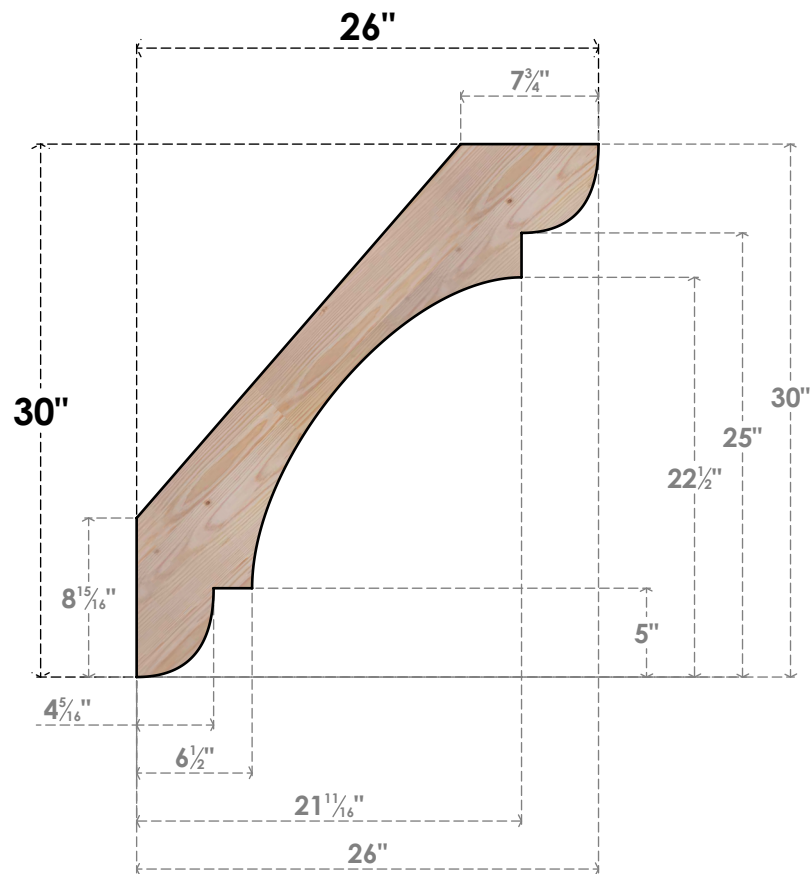

BRC06X26X30OLY00SDF

5 1/2"W X 26"D X 30"H OLYMPIC SMOOTH BRACE, DOUGLAS FIR

SIDE

FRONT

EKENA MILLWORK
 2300 WEST MAIN ST.
 CLARKSVILLE, TX 75426
 TOLL FREE: 866-607-0453
 WWW.EKENAMILLWORK.COM

NOTES

1. INSTALLATION TO BE COMPLETED IN ACCORDANCE WITH MANUFACTURER'S SPECIFICATIONS.
2. DRAWING MAY NOT BE TO SCALE
3. THIS DRAWING IS INTENDED FOR DESIGN AND PLANNING PURPOSES ONLY.
4. ALL INFORMATION CONTAINED HEREIN WAS CURRENT AT THE TIME OF DEVELOPMENT BUT MUST BE REVIEWED AND APPROVED BY THE PRODUCT MANUFACTURER TO BE CONSIDERED ACCURATE.
5. PRODUCTS ARE NOT KILN DRIED. THIS ITEM IS UNIQUE AND WILL CONTAIN THE NATURAL VARIATIONS THAT THE WOOD SPECIES OFFERS. THIS MAY RESULT IN VARIATIONS UP TO 1/4"