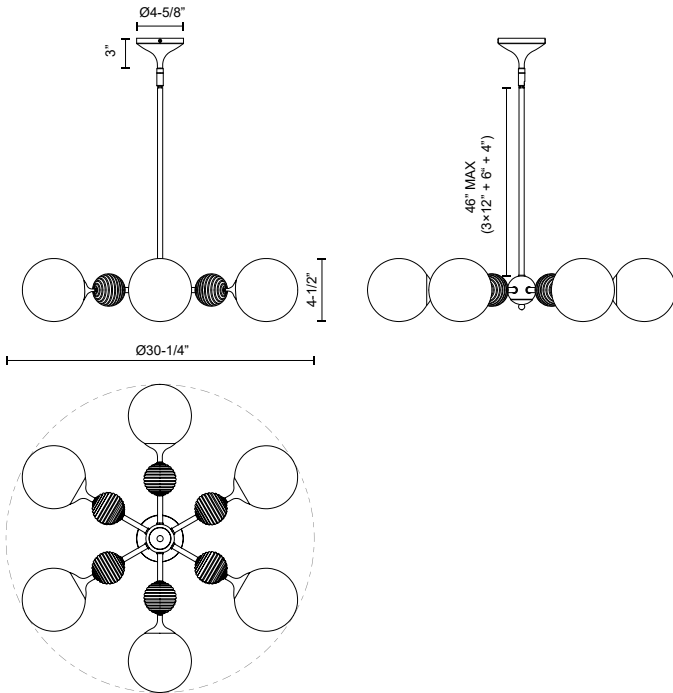

alora mood

P. 1.855.855.8926

CANADA: 19054 28TH Avenue Surrey - BC V3Z 6M3

USA: 3035 E. Lone Mountain Rd - Las Vegas, NV, 89081

CELIA CH415330

FIXTURE DIMENSIONS	D30-1/4" x H4-1/2"
GLASS DETAILS	Matte Opal Glass + Clear Ribbed Glass
LAMP TYPE	E12
WATTAGE	6 x 60W
MAX WATTAGE	60W
BULB QTY	6
BULBS INCLUDED	No
VOLTAGE	120V
MATERIAL	Steel
ROD LENGTH	46" Max (3x12" + 1x6" + 1x4")
MINIMUM HANG HEIGHT	15"
SLOPED CEILING ADAPTABLE	Yes, Up to 45 Degrees
LOCATION	Dry
CANOPY DIMENSIONS	D4-5/8" x H3"
BRAND	Alora Mood

[D - Diameter, L - Length, W - Width, H - Height, E - Extension]

AVAILABLE FINISHES:

CH415330MBOP
Matte Black/Opal
Glass

CH415330BGOP
Brushed
Gold/Opal Glass

*For complete warranty terms, please visit: www.aloralighting.com/warranty