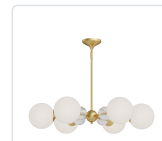

alora mood

P. 1.855.855.8926

CANADA: 19054 28TH Avenue Surrey - BC V3Z 6M3

USA: 3035 E. Lone Mountain Rd - Las Vegas, NV, 89081

CELIA CH415330

FIXTURE DIMENSIONS	D30-1/4" x H4-1/2"
GLASS DETAILS	Matte Opal Glass + Clear Ribbed Glass
LAMP TYPE	E12
WATTAGE	6 x 60W
MAX WATTAGE	60W
BULB QTY	6
BULBS INCLUDED	No
VOLTAGE	120V
MATERIAL	Steel
ROD LENGTH	46" Max (3x12" + 1x6" + 1x4")
MINIMUM HANG HEIGHT	15"
SLOPED CEILING ADAPTABLE	Yes, Up to 45 Degrees
LOCATION	Dry
CANOPY DIMENSIONS	D4-5/8" x H3"
BRAND	Alora Mood

[D - Diameter, L - Length, W - Width, H - Height, E - Extension]

AVAILABLE FINISHES:

CH415330MBOP
Matte Black/Opal
Glass

CH415330BGOP
Brushed
Gold/Opal Glass

*For complete warranty terms, please visit: www.aloralighting.com/warranty