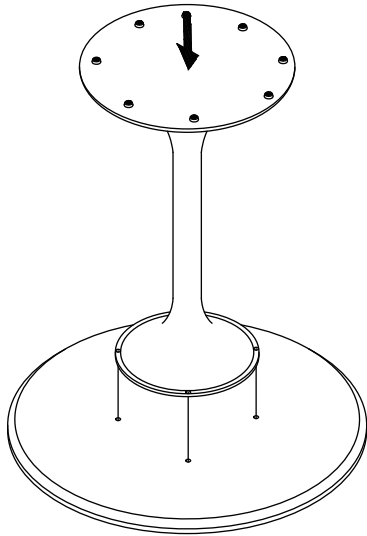

Assembly Instructions

-20 Side Table

PLEASE NOTE: Check that you have received all components and hardware before assembling. If you are missing any parts, contact your retailer.

A (1 pcs)
M4

B (4 pcs)
Ø6x15mm

C (4 pcs)
Ø6x18mm

During assembly, hand tighten screws only. When the screws are in place, tighten completely.

Assembly Instructions

-20 Side Table

PLEASE NOTE: Check that you have received all components and hardware before assembling. If you are missing any parts, contact your retailer.

1▷

2▷

A (1 pcs)
M4

B (4 pcs)
Ø6x15mm

C (4 pcs)
Ø6x18mm

During assembly, hand tighten screws only. When the screws are in place, tighten completely.