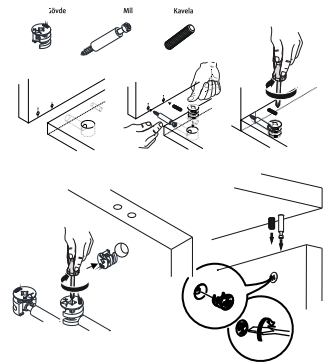

DİKKAT !! / ATTENTION !!

A13

Menteşe Atlığı

4x

ACCESSORY LIST

A01 Minifix Gövde 20x	A02 Minifix Mil 20x	A03 Kavala 20x	A11 Deve Boynu Menteşe 4x	A09 4x50 YHB Vida 8x
A10 3,5x18 YHB Vida 16x	A69 1x	A14 M4x22 Kulp Vidası 3x	A28 Arkalık Çivisi 30x	A04 Minifix Tapa 20x

Dear Customer,

The product you bought was subjected to all sorts of tests and control before sending out to you. Even in this situation, sometimes happen that some component is damaged during the transportation. In such case please do not send the whole article back to us. Just request/order the damaged part. While requesting the required part, describe it exactly by looking to service card. Missing part will be sent to you as soon as possible. Before start assembling, please check the whole components and accessories according to the lists. After being sure that every part and accessory are okay and right, start assembling. Before start assembling, please clean all the components with a damp cloth. If you bought more than one product, to prevent confusion be sure that you completed the first product. Then start the other product's assembling. Never draw the products. While carrying, disassociate and lift the product and carry with minimum 2 people. For long distances carry the product with the package.

It is very easy to clean the surfaces of your product. It is enough to wipe with a damp and soapy cloth or other household cleaners. Do not directly contact your furniture with excessive heat, cold and humidity because the product can be affected.