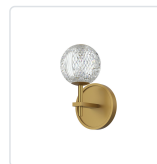

MARNI WV321201

FIXTURE DIMENSIONS	W5" x H8-5/8" x E5-3/8"
HEIGHT FROM CENTER	6-1/8"
EXTENSION	5-3/8"
LIGHT SOURCE	LED with DC Driver
WATTAGE	6W
TOTAL LUMENS	425lm
DELIVERED LUMENS	317lm
VOLTAGE	120V
COLOR TEMPERATURE	3000K
CRI (RA)	90CRI
DIMMABLE	Yes, TRIAC/ELV Dimmer (Not Included)
DIFFUSER DETAILS	Clear Carved Acrylic
MATERIAL	Clear Carved Acrylic; Steel;
INSTALL OPTIONS	Up/Down; Wall;
LOCATION	Damp
CEC TITLE 24 JA8	Yes, JA8-18
CANOPY DIMENSIONS	D5" x E7/8"
PACKAGE SIZE	L11-1/4" x W9" x H7-1/2"
PACKAGE WEIGHT	3.5 lbs
BRAND	Alora

[D - Diameter, L - Length, W - Width, H - Height, E - Extension]

AVAILABLE FINISHES:

WV321201NB
Natural Brass

WV321201PN
Polished Nickel

*For complete warranty terms, please visit: www.aloralighting.com/warranty