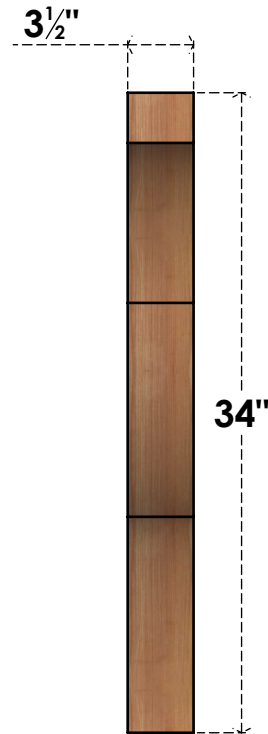

BRC04X30X34FST00SWR

3 1/2"W X 30"D X 34"H FUNSTON SMOOTH BRACE, WESTERN RED CEDAR

SIDE

FRONT

EKENA MILLWORK
 2300 WEST MAIN ST.
 CLARKSVILLE, TX 75426
 TOLL FREE: 866-607-0453
 WWW.EKENAMILLWORK.COM

NOTES

1. INSTALLATION TO BE COMPLETED IN ACCORDANCE WITH MANUFACTURER'S SPECIFICATIONS.
2. DRAWING MAY NOT BE TO SCALE
3. THIS DRAWING IS INTENDED FOR DESIGN AND PLANNING PURPOSES ONLY.
4. ALL INFORMATION CONTAINED HEREIN WAS CURRENT AT THE TIME OF DEVELOPMENT BUT MUST BE REVIEWED AND APPROVED BY THE PRODUCT MANUFACTURER TO BE CONSIDERED ACCURATE.
5. PRODUCTS ARE NOT KILN DRIED. THIS ITEM IS UNIQUE AND WILL CONTAIN THE NATURAL VARIATIONS THAT THE WOOD SPECIES OFFERS. THIS MAY RESULT IN VARIATIONS UP TO 1/4"