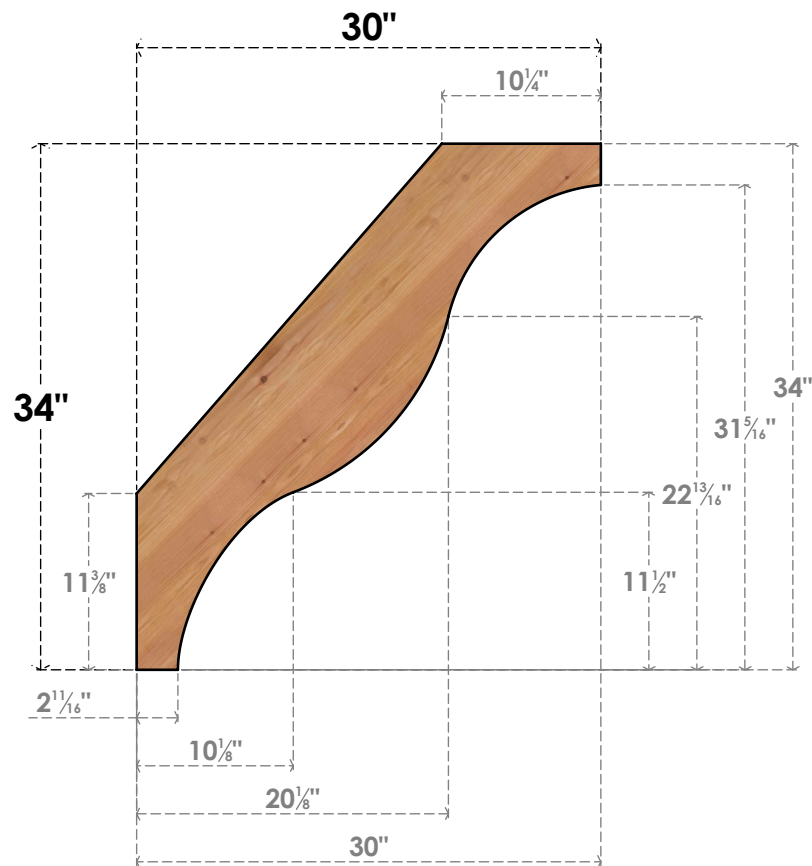

BRC04X30X34FST00SWR

3 1/2"W X 30"D X 34"H FUNSTON SMOOTH BRACE, WESTERN RED CEDAR

SIDE

FRONT

EKENA MILLWORK
 2300 WEST MAIN ST.
 CLARKSVILLE, TX 75426
 TOLL FREE: 866-607-0453
 WWW.EKENAMILLWORK.COM

NOTES

1. INSTALLATION TO BE COMPLETED IN ACCORDANCE WITH MANUFACTURER'S SPECIFICATIONS.
2. DRAWING MAY NOT BE TO SCALE
3. THIS DRAWING IS INTENDED FOR DESIGN AND PLANNING PURPOSES ONLY.
4. ALL INFORMATION CONTAINED HEREIN WAS CURRENT AT THE TIME OF DEVELOPMENT BUT MUST BE REVIEWED AND APPROVED BY THE PRODUCT MANUFACTURER TO BE CONSIDERED ACCURATE.
5. PRODUCTS ARE NOT KILN DRIED. THIS ITEM IS UNIQUE AND WILL CONTAIN THE NATURAL VARIATIONS THAT THE WOOD SPECIES OFFERS. THIS MAY RESULT IN VARIATIONS UP TO 1/4"