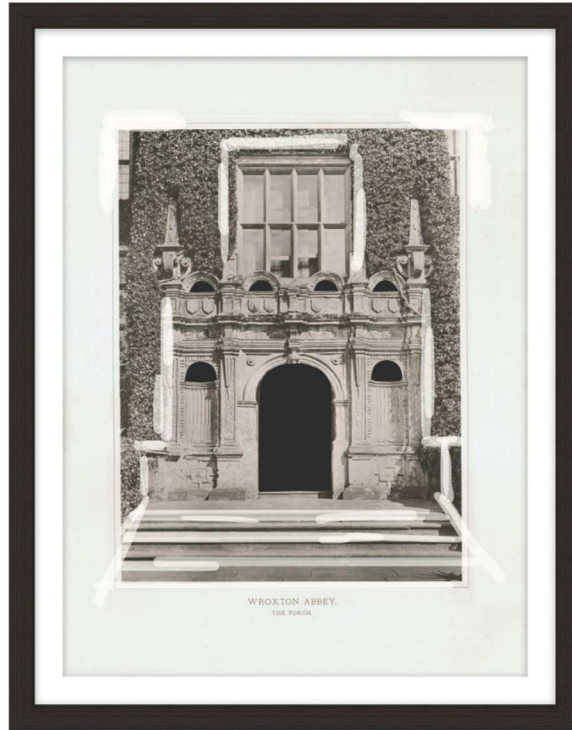

THEODORE ALEXANDER

Architecture Plate Columns 2

D3094S61862-5120

Wood Frame

Textured Paper - Single Matboard

M5 - White Smooth + White Core Width: 1"

F1322 - Black Cap Frame - Width: 1.625

W 24¼ x D 0¾ x H 30¼ inches

Material(s):

Collection: Art by TA

Style: Modern / Formal Modern

Type: Décor / Wall Art