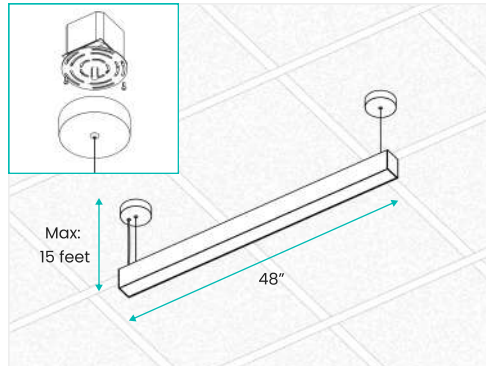

Additional Spec Details*

Model:	linear eco pendant
Fixture type:	led linear lighting fixture
Body color:	white / black
Material:	aluminum casing
Light direction:	down
Color temperature:	3000K / 3500K / 4000K
CRI:	91+
Dimming:	0-10v / 1-10v
Dimensions:	l: 48", h: 2.56", w: 2.76"
Power consumption:	30w
Lumen output:	3000lm"
Average lifetime:	30,000 hours

Types of Installation

J-BOX mount

T-Clip (for drop ceiling)

T-Support (for drop ceiling)

Ordering guide

Sample: [FTC 4'-W-3000-TS](#)

Model:	LEP	
Body color:	B-Black / W-White	
Color temperature:	3000 / 3500 / 4000	