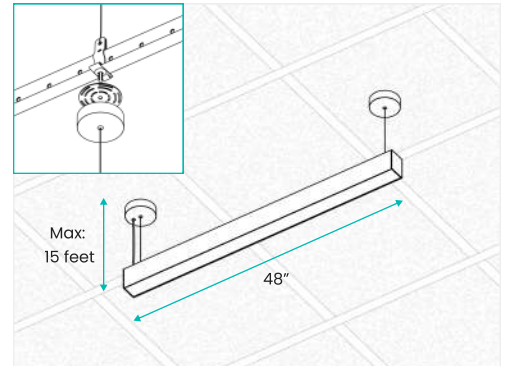

Additional Spec Details*

Model:	linear eco pendant
Fixture type:	led linear lighting fixture
Body color:	white / black
Material:	aluminum casing
Light direction:	down
Color temperature:	3000K / 3500K / 4000K
CRI:	91+
Dimming:	0-10v / 1-10v
Dimensions:	l: 48", h: 2.56", w: 2.76"
Power consumption:	30w
Lumen output:	3000lm"
Average lifetime:	30,000 hours

Types of Installation

J-BOX mount

T-Clip (for drop ceiling)

T-Support (for drop ceiling)

Ordering guide

Sample: [FTC 4'-W-3000-TS](#)

Model:	LEP	
Body color:	B-Black / W-White	
Color temperature:	3000 / 3500 / 4000	