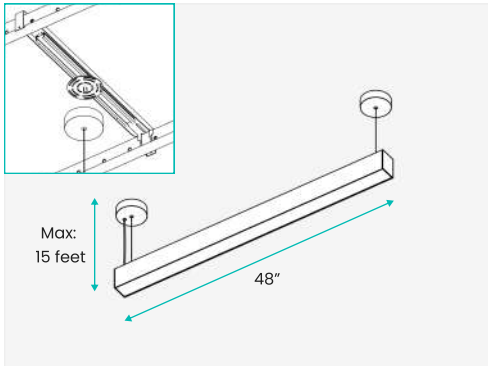

Additional Spec Details*

Model:	linear eco pendant
Fixture type:	led linear lighting fixture
Body color:	white / black
Material:	aluminum casing
Light direction:	down
Color temperature:	3000K / 3500K / 4000K
CRI:	91+
Dimming:	0-10v / 1-10v
Dimensions:	l: 48", h: 2.56", w: 2.76"
Power consumption:	30w
Lumen output:	3000lm"
Average lifetime:	30,000 hours

Types of Installation

J-BOX mount

T-Clip (for drop ceiling)

T-Support (for drop ceiling)

Ordering guide

Sample: [FTC 4'-W-3000-TS](#)

Model:	LEP	
Body color:	B-Black / W-White	
Color temperature:	3000 / 3500 / 4000	