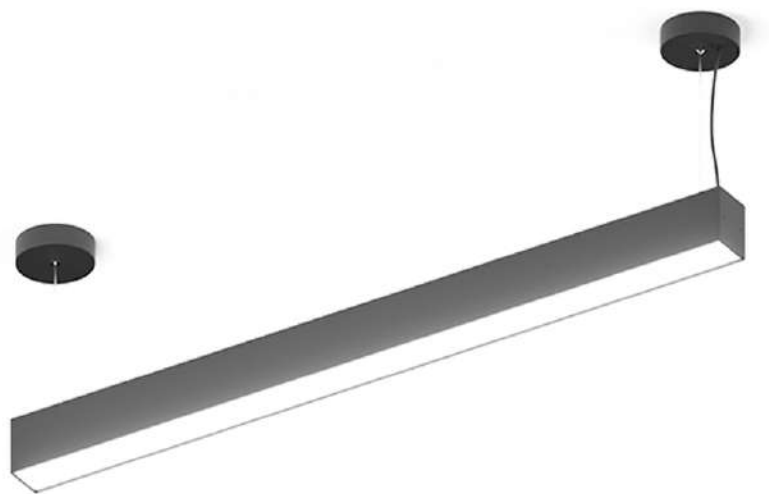

LED Linear ECO Pendant

An eco-friendly comparison to the pro series. led linear lighting with a beautiful, sleek design. supplies a modern presence for both residential and commercial use. With 0-10v dimming, it comes with multiple mounting options.

Additional Spec Details*

Model:	linear eco pendant
Fixture type:	led linear lighting fixture
Body color:	white / black
Material:	aluminum casing
Light direction:	down
Color temperature:	3000K / 3500K / 4000K
CRI:	91+
Dimming:	0-10v / 1-10v
Dimensions:	l: 48", h: 2.56", w: 2.76"
Power consumption:	30w
Lumen output:	3000lm"
Average lifetime:	30,000 hours

Types of Installation

J-BOX mount

T-Clip (for drop ceiling)

T-Support (for drop ceiling)

Ordering guide

Sample: [FTC 4'-W-3000-TS](#)

Model:	LEP	
Body color:	B-Black / W-White	
Color temperature:	3000 / 3500 / 4000	