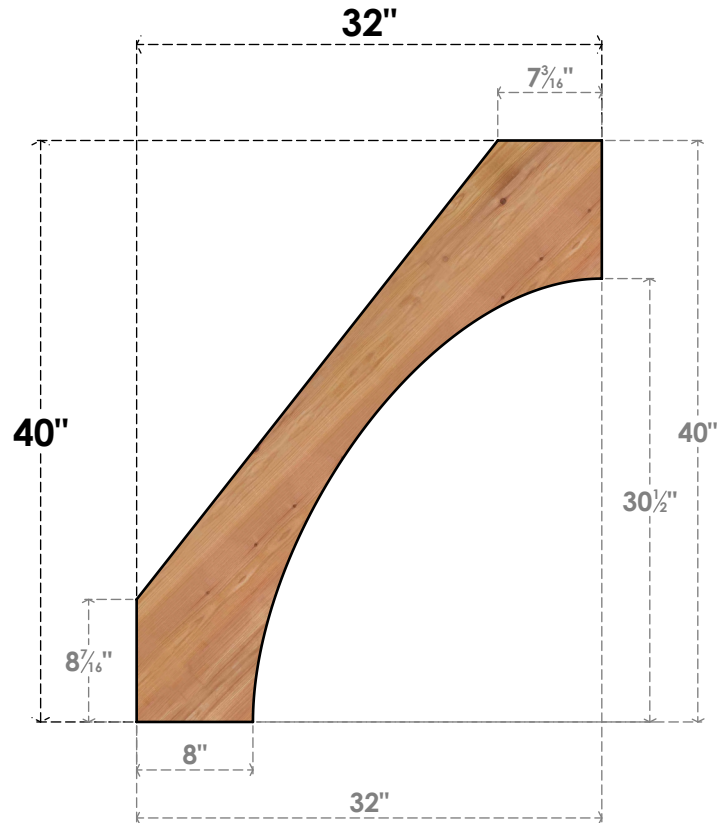

BRC04X32X40WTLOOSWR

3 1/2"W X 32"D X 40"H WESTLAKE SMOOTH BRACE, WESTERN RED CEDAR

SIDE

FRONT

EKENA MILLWORK
 2300 WEST MAIN ST.
 CLARKSVILLE, TX 75426
 TOLL FREE: 866-607-0453
 WWW.EKENAMILLWORK.COM

NOTES