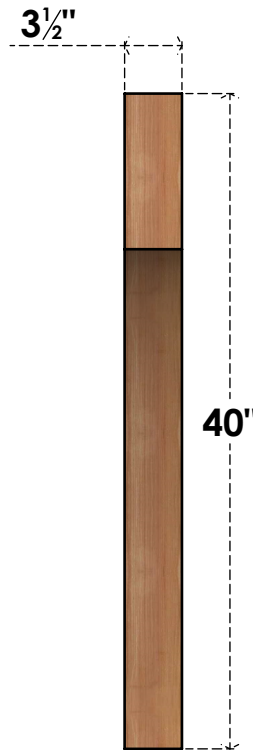

BRC04X32X40WTLOOSWR

3 1/2"W X 32"D X 40"H WESTLAKE SMOOTH BRACE, WESTERN RED CEDAR

SIDE

FRONT

EKENA MILLWORK
 2300 WEST MAIN ST.
 CLARKSVILLE, TX 75426
 TOLL FREE: 866-607-0453
 WWW.EKENAMILLWORK.COM

NOTES

1. INSTALLATION TO BE COMPLETED IN ACCORDANCE WITH MANUFACTURER'S SPECIFICATIONS.
2. DRAWING MAY NOT BE TO SCALE
3. THIS DRAWING IS INTENDED FOR DESIGN AND PLANNING PURPOSES ONLY.
4. ALL INFORMATION CONTAINED HEREIN WAS CURRENT AT THE TIME OF DEVELOPMENT BUT MUST BE REVIEWED AND APPROVED BY THE PRODUCT MANUFACTURER TO BE CONSIDERED ACCURATE.
5. PRODUCTS ARE NOT KILN DRIED. THIS ITEM IS UNIQUE AND WILL CONTAIN THE NATURAL VARIATIONS THAT THE WOOD SPECIES OFFERS. THIS MAY RESULT IN VARIATIONS UP TO 1/4"