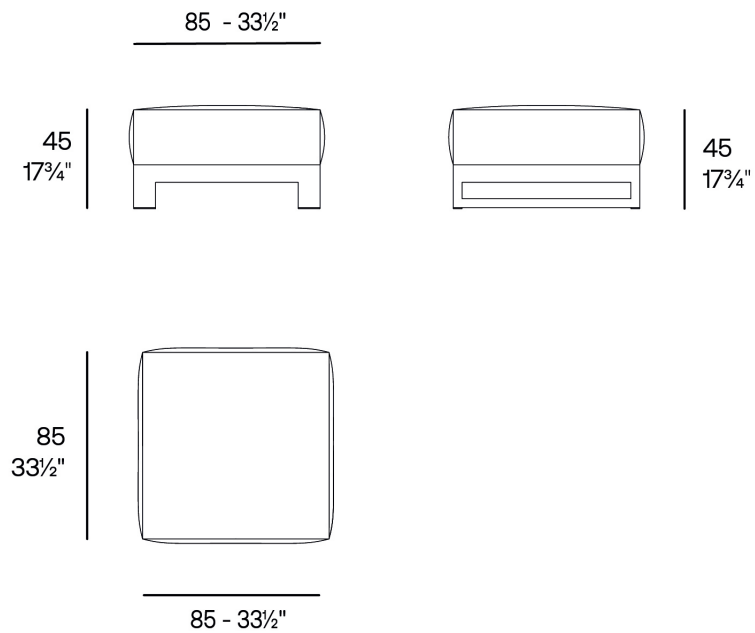

Info

Description

Weight: 8.03 Kg

POSIDONIA Puff
POSIDONIA Puff

Finishes

finishes

ALUMINIUM

Ref. 54756