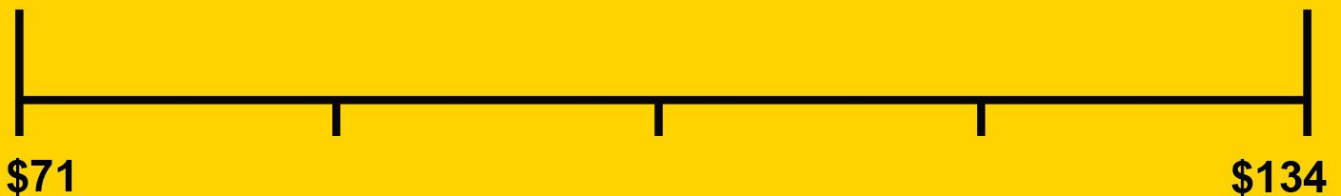

ENERGYGUIDE

Water Heaters electric

Camplux LLC
Model ME25N

Estimated Yearly Energy Cost

$88

Cost Range of Similar Models

First Hour Rating

(How much hot water you get in the first hour of use)

very small 11 Gallons	low	medium	high

- | **Your cost will depend on your utility rates and use.**
- | Cost range based only on models fueled by electricity with a very small first hour rating fewer than 18 gallons.
- | Estimated energy cost based on a national average average electricity cost of $0.13 per kWh.
- | Estimated yearly energy use: 677 kWh.