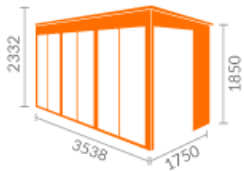

4x4:

8x4:

12x4:

4x6:

8x6:

12x6:

Building Dimension	Length	Width	Base Size	Internal Size	External Ridge	External Eaves	Internal Ridge	Internal Eaves	Ext. Size exc. Roof	Ext. Size inc. Roof	No. of Windows	Weight
4x4 TigerFlex Shiplap Pent Full Pane Summerhouse	1238mm	1150mm	1238mm x 1150mm	1150mm x 1062mm	2030mm	1850mm	1972mm	1792mm	1262mm x 1174mm	1288mm x 1356mm	2	123kgs
8x4 TigerFlex Shiplap Pent Full Pane Summerhouse	2388mm	1150mm	2388mm x 1150mm	2300mm x 1062mm	2030mm	1850mm	1972mm	1792mm	2412mm x 1174mm	2438mm x 1356mm	4	175kgs
12x4 TigerFlex Shiplap Pent Full Pane Summerhouse	3538mm	1150mm	3538mm x 1150mm	3450mm x 1062mm	2030mm	1850mm	1972mm	1792mm	3562mm x 1174mm	3588mm x 1356mm	6	240kgs
4x6 TigerFlex Shiplap Pent Full Pane Summerhouse	1238mm	1750mm	1238mm x 1750mm	1150mm x 1662mm	2030mm	1850mm	1972mm	1792mm	1262mm x 1774mm	1288mm x 1808mm	2	144kgs
8x6 TigerFlex Shiplap Pent Full Pane Summerhouse	2388mm	1750mm	2388mm x 1750mm	2300mm x 1662mm	2030mm	1850mm	1972mm	1792mm	2412mm x 1774mm	2438mm x 1808mm	4	210kgs
12x6 TigerFlex Shiplap Pent Full Pane Summerhouse	3538mm	1750mm	3538mm x 1750mm	3450mm x 1662mm	2030mm	1850mm	1972mm	1792mm	3562mm x 1774mm	3588mm x 1808mm	6	283kgs