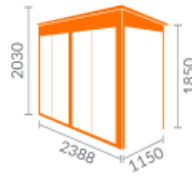

# TigerFlex® Shiplap Pent Full Pane Summerhouse - Technical Data Sheet

- Windows and doors can go in any position, on any side
- Superior Grade 12mm Finish Shiplap T&G Cladding
- 28x44mm Finish Rounded Four Corner Framing
- 12mm Thick T&G Roof and Floor - **NO** OSB / Solid Sheet Board
- Unique and innovative design

4x4:

8x4:

12x4:

4x6:

8x6:

12x6:

Building Dimension	Length	Width	Base Size	Internal Size	External Ridge	External Eaves	Internal Ridge	Internal Eaves	Ext. Size exc. Roof	Ext. Size inc. Roof	No. of Windows	Weight
4x4 TigerFlex Shiplap Pent Full Pane Summerhouse	1238mm	1150mm	1238mm x 1150mm	1150mm x 1062mm	2030mm	1850mm	1972mm	1792mm	1262mm x 1174mm	1288mm x 1356mm	2	123kgs
8x4 TigerFlex Shiplap Pent Full Pane Summerhouse	2388mm	1150mm	2388mm x 1150mm	2300mm x 1062mm	2030mm	1850mm	1972mm	1792mm	2412mm x 1174mm	2438mm x 1356mm	4	175kgs
12x4 TigerFlex Shiplap Pent Full Pane Summerhouse	3538mm	1150mm	3538mm x 1150mm	3450mm x 1062mm	2030mm	1850mm	1972mm	1792mm	3562mm x 1174mm	3588mm x 1356mm	6	240kgs
4x6 TigerFlex Shiplap Pent Full Pane Summerhouse	1238mm	1750mm	1238mm x 1750mm	1150mm x 1662mm	2030mm	1850mm	1972mm	1792mm	1262mm x 1774mm	1288mm x 1808mm	2	144kgs
8x6 TigerFlex Shiplap Pent Full Pane Summerhouse	2388mm	1750mm	2388mm x 1750mm	2300mm x 1662mm	2030mm	1850mm	1972mm	1792mm	2412mm x 1774mm	2438mm x 1808mm	4	210kgs
12x6 TigerFlex Shiplap Pent Full Pane Summerhouse	3538mm	1750mm	3538mm x 1750mm	3450mm x 1662mm	2030mm	1850mm	1972mm	1792mm	3562mm x 1774mm	3588mm x 1808mm	6	283kgs