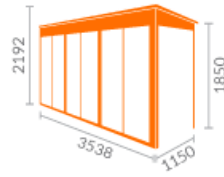

<b>Cladding Material</b>	Shiplap	<b>Cladding Thickness</b>	12
<b>Framing Style</b>	Standard	<b>Framing Size</b>	28mm x 44mm
<b>Roof Material</b>	Tongue & Groove Board	<b>Roof Thickness</b>	12mm
<b>Floor Material</b>	Tongue & Groove Board	<b>Floor Size</b>	12mm
<b>Door Style</b>	Double Full Pane Glazed	<b>Door Size</b>	998mm x 1692mm
<b>Window Style</b>	Fixed Full Pane Glazed	<b>Window Size</b>	457mm x 1692mm
<b>Glazing Thickness</b>	3	<b>Glazing Material</b>	Toughened Glass
<b>Roof Covering</b>	Black Mineral Felt	<b>Treatment</b>	TigerSkin Water Based
<b>Locking System</b>	Lock and Key + Turn Button	<b>Material</b>	Tongue & Groove Board

4x4:

8x4:

12x4:

4x6:

8x6:

12x6:

Building Dimension	Length	Width	Base Size	Internal Size	External Ridge	External Eaves	Internal Ridge	Internal Eaves	Ext. Size exc. Roof	Ext. Size inc. Roof	No. of Windows	Weight
4x4 TigerFlex Shiplap Pent Full Pane Summerhouse	1238mm	1150mm	1238mm x 1150mm	1150mm x 1062mm	2030mm	1850mm	1972mm	1792mm	1262mm x 1174mm	1288mm x 1356mm	2	123kgs
8x4 TigerFlex Shiplap Pent Full Pane Summerhouse	2388mm	1150mm	2388mm x 1150mm	2300mm x 1062mm	2030mm	1850mm	1972mm	1792mm	2412mm x 1174mm	2438mm x 1356mm	4	175kgs
12x4 TigerFlex Shiplap Pent Full Pane Summerhouse	3538mm	1150mm	3538mm x 1150mm	3450mm x 1062mm	2030mm	1850mm	1972mm	1792mm	3562mm x 1174mm	3588mm x 1356mm	6	240kgs
4x6 TigerFlex Shiplap Pent Full Pane Summerhouse	1238mm	1750mm	1238mm x 1750mm	1150mm x 1662mm	2030mm	1850mm	1972mm	1792mm	1262mm x 1774mm	1288mm x 1808mm	2	144kgs
8x6 TigerFlex Shiplap Pent Full Pane Summerhouse	2388mm	1750mm	2388mm x 1750mm	2300mm x 1662mm	2030mm	1850mm	1972mm	1792mm	2412mm x 1774mm	2438mm x 1808mm	4	210kgs
12x6 TigerFlex Shiplap Pent Full Pane Summerhouse	3538mm	1750mm	3538mm x 1750mm	3450mm x 1662mm	2030mm	1850mm	1972mm	1792mm	3562mm x 1774mm	3588mm x 1808mm	6	283kgs