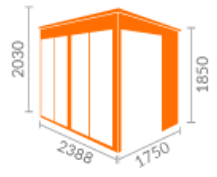

4x4:

8x4:

12x4:

4x6:

8x6:

12x6:

Building Dimension	Length	Width	Base Size	Internal Size	External Ridge	External Eaves	Internal Ridge	Internal Eaves	Ext. Size exc. Roof	Ext. Size inc. Roof	No. of Windows	Weight
4x4 TigerFlex Shiplap Pent Full Pane Summerhouse	1238mm	1150mm	1238mm x 1150mm	1150mm x 1062mm	2030mm	1850mm	1972mm	1792mm	1262mm x 1174mm	1288mm x 1356mm	2	123kgs
8x4 TigerFlex Shiplap Pent Full Pane Summerhouse	2388mm	1150mm	2388mm x 1150mm	2300mm x 1062mm	2030mm	1850mm	1972mm	1792mm	2412mm x 1174mm	2438mm x 1356mm	4	175kgs
12x4 TigerFlex Shiplap Pent Full Pane Summerhouse	3538mm	1150mm	3538mm x 1150mm	3450mm x 1062mm	2030mm	1850mm	1972mm	1792mm	3562mm x 1174mm	3588mm x 1356mm	6	240kgs
4x6 TigerFlex Shiplap Pent Full Pane Summerhouse	1238mm	1750mm	1238mm x 1750mm	1150mm x 1662mm	2030mm	1850mm	1972mm	1792mm	1262mm x 1774mm	1288mm x 1808mm	2	144kgs
8x6 TigerFlex Shiplap Pent Full Pane Summerhouse	2388mm	1750mm	2388mm x 1750mm	2300mm x 1662mm	2030mm	1850mm	1972mm	1792mm	2412mm x 1774mm	2438mm x 1808mm	4	210kgs
12x6 TigerFlex Shiplap Pent Full Pane Summerhouse	3538mm	1750mm	3538mm x 1750mm	3450mm x 1662mm	2030mm	1850mm	1972mm	1792mm	3562mm x 1774mm	3588mm x 1808mm	6	283kgs