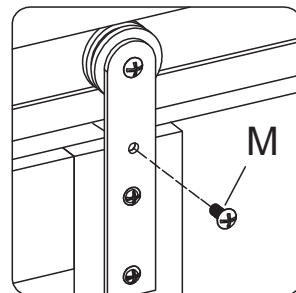

Instruction Manual

Please save this manual for future reference.

Product Name:	WINE CABINET
SKU#:	

Step 13

F x 4

M x 2

Instruction Manual

Please save this manual for future reference.