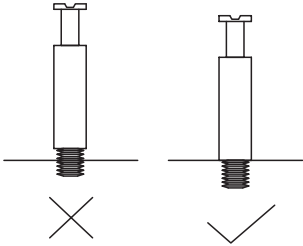

Hardware:

A  Qty: 23	B  Qty: 23	C  Qty: 6	D  4*40MM Qty: 6	E  4*30MM Qty: 16	F  4*14MM Qty: 4
G  4*25MM Qty: 2	H  6*30MM Qty: 32	I  Qty: 2	J  Qty: 2	K  Qty: 3	L  Qty: 3
M  Qty: 2	N  Qty: 1	O  Qty: 16	P  Qty: 2	Q  Qty: 4	

Panels

Instruction Manual

Please save this manual for future reference.

Product Name:	WINE CABINET
SKU#:	

Step 1

Make sure the pins are installed correctly as shown with the "check mark" below

Below shows how the pins are used to assemble the panels together.