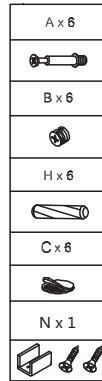

Hardware:

A  Qty: 23	B  Qty: 23	C  Qty: 6	D  4*40MM Qty: 6	E  4*30MM Qty: 16	F  4*14MM Qty: 4
G  4*25MM Qty: 2	H  6*30MM Qty: 32	I  Qty: 2	J  Qty: 2	K  Qty: 3	L  Qty: 3
M  Qty: 2	N  Qty: 1	O  Qty: 16	P  Qty: 2	Q  Qty: 4	

A x 2	B x 2	H x 8
		

Step 5

A x 2	B x 2	H x 8
		

Instruction Manual

Please save this manual for future reference.

Product Name:	WINE CABINET
SKU#:	

Step 6

Step 7

Step 8

Step 9

Instruction Manual

Please save this manual for future reference.

Product Name:	WINE CABINET
SKU#:	

Step 10

Step 11

Step 12

Instruction Manual

Please save this manual for future reference.

Product Name:	WINE CABINET
SKU#:	

Step 13

F x 4

M x 2

Instruction Manual

Please save this manual for future reference.