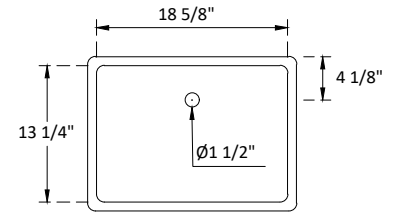

SPECIFICATIONS

Handle:
Overall length : 7 3/8" (186mm)
center to center : 6 1/4" (160mm)

Knob:
Overall length : 2" (50mm)
center to center : 1 1/4" (32mm)