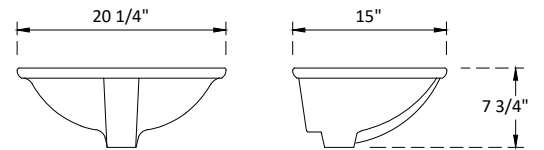

SPECIFICATIONS

Handle:
Overall length : 7 3/8" (186mm)
center to center : 6 1/4" (160mm)

Knob:
Overall length : 2" (50mm)
center to center : 1 1/4" (32mm)