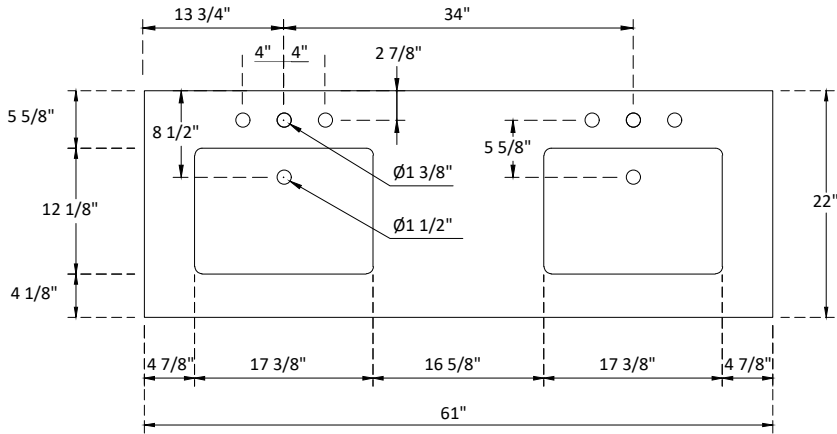

SPECIFICATIONS

Handle:
Overall length : 7 3/8" (186mm)
center to center : 6 1/4" (160mm)

Knob:
Overall length : 2" (50mm)
center to center : 1 1/4" (32mm)