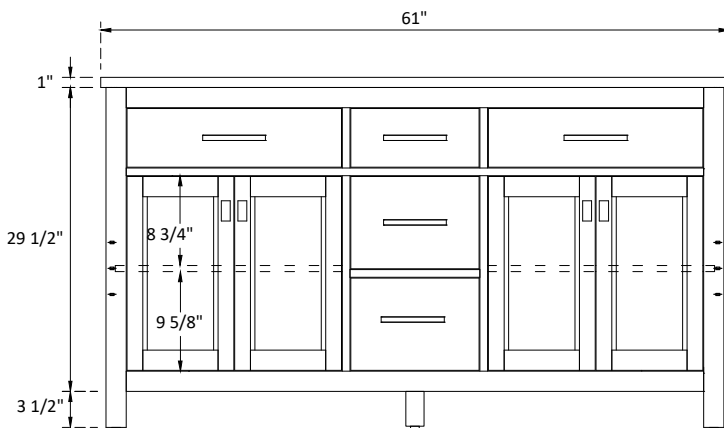

SPECIFICATIONS

Handle:
Overall length : 7 3/8" (186mm)
center to center : 6 1/4" (160mm)

Knob:
Overall length : 2" (50mm)
center to center : 1 1/4" (32mm)