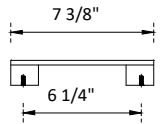

SPECIFICATIONS

Handle:
Overall length : 7 3/8" (186mm)
center to center : 6 1/4" (160mm)

Knob:
Overall length : 2" (50mm)
center to center : 1 1/4" (32mm)