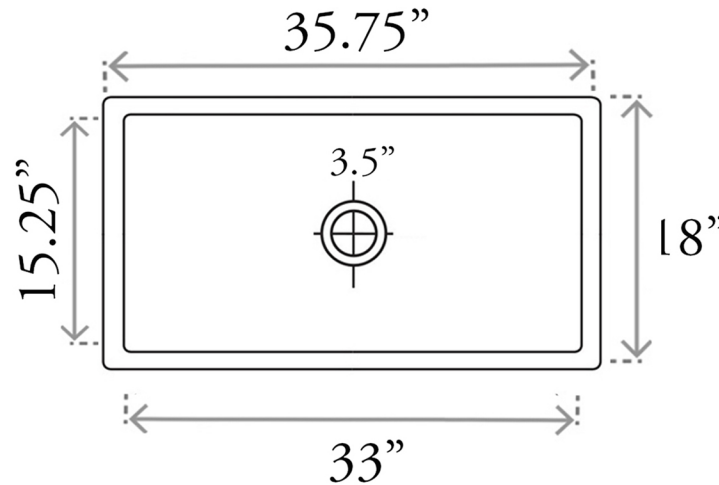

MODEL: ISFCW36x18SO & ISFCBM36x18SO

35.75 Inch Single Bowl Reversible Italian Farmhouse Sink

info@nantucketsinksusa.com

ISFCMB36x18SO

ISFCW36x18SO

Top View

Front View

Overall Dimensions	Interior Bowl	Apron Height	Bowl Depth	Drain Dimensions
35.75" X 18"	33" X 15.25"	9.75"	8.5"	3.5" Opening

FEATURES:

- Premium Fine Italian Fireclay
- Basket Strainer Drain is not included
- Nominal Dimensions - may vary by .25-.5"
- 5 Year Limited manufacturer's warranty
- Bottom Grid not available
- Template is not included 39" cabinet or custom measure
- Apron base cabinet required/support inside