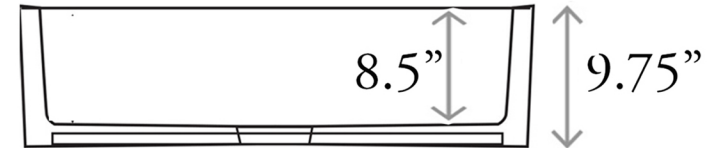

MODEL: ISFCW36x18SO & ISFCBM36x18SO

35.75 Inch Single Bowl Reversible Italian Farmhouse Sink

info@nantucketsinksusa.com

ISFCMB36x18SO

ISFCW36x18SO

Top View

Front View

Overall Dimensions	Interior Bowl	Apron Height	Bowl Depth	Drain Dimensions
35.75" X 18"	33" X 15.25"	9.75"	8.5"	3.5" Opening