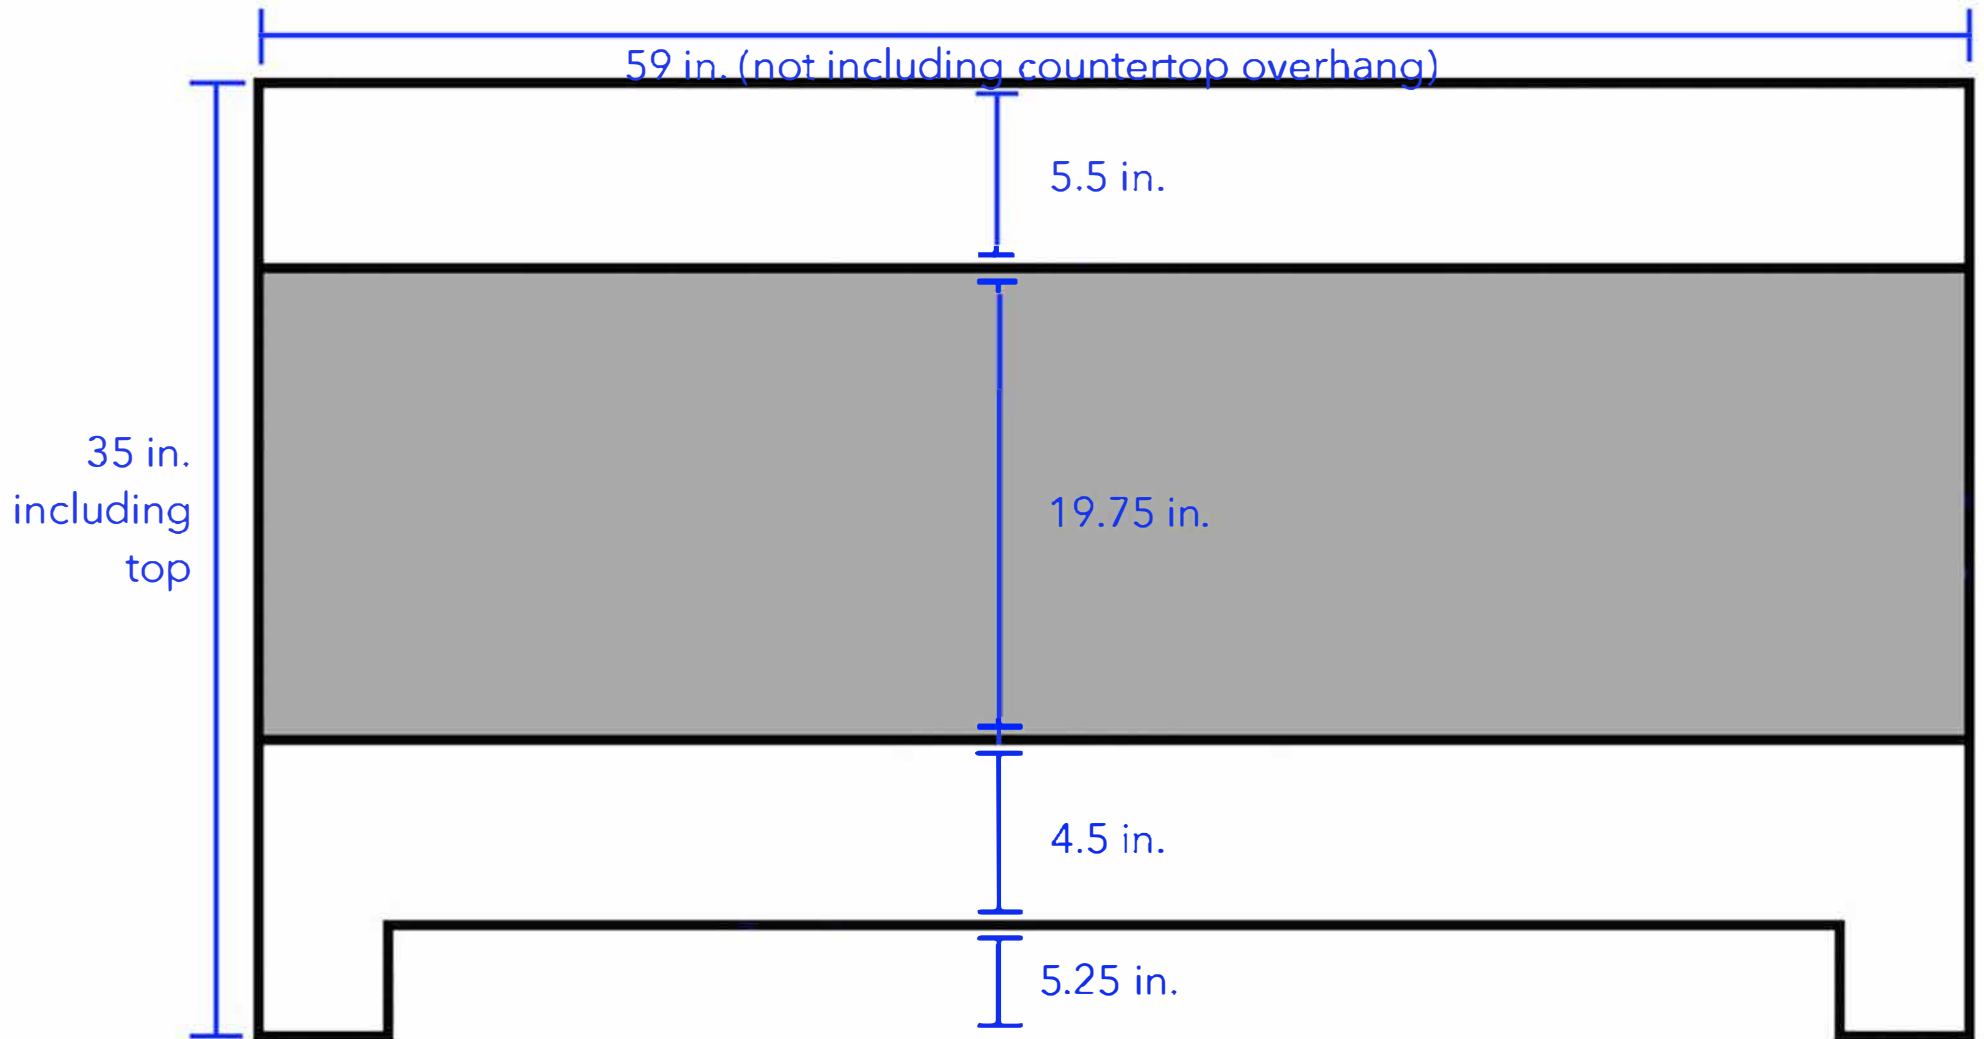

60-inch Double Vanity

Back View

All measurements are approximate and rounded to the nearest quarter-inch. Please allow for a slight margin of error.