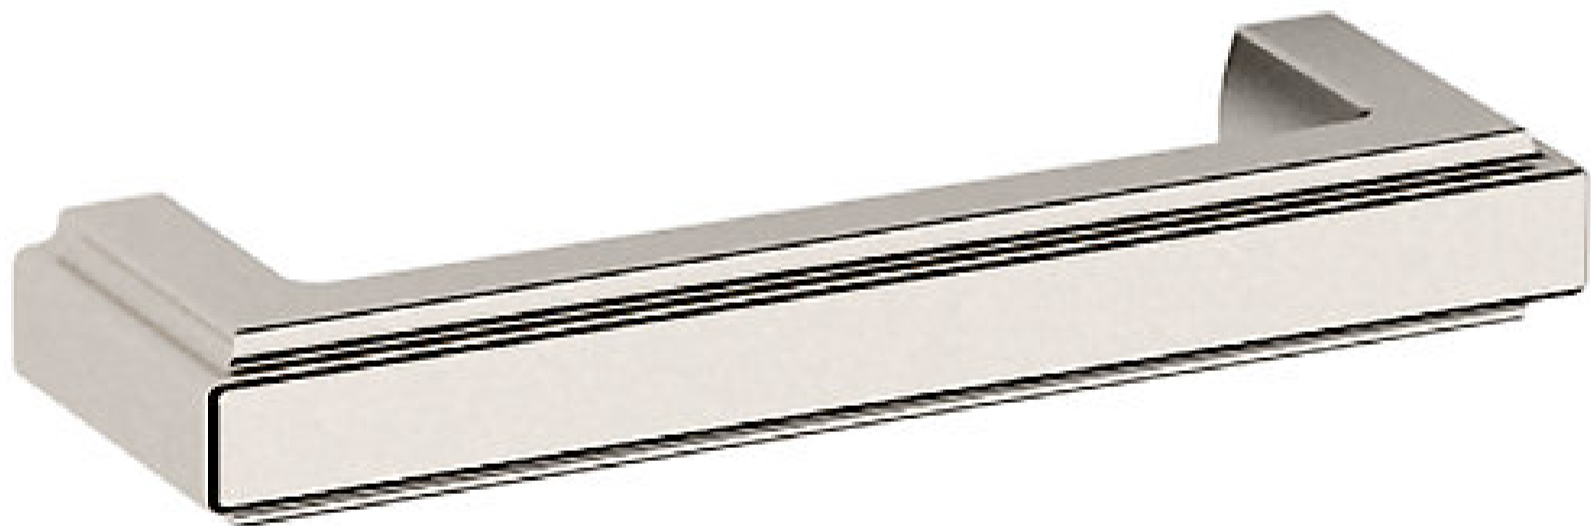

4426 RAISED PULL

4" CTC

SPECIFICATIONS

STYLE	Traditional
PROJECTION	1.38

4426 RAISED PULL

4" CTC

ESTATE PORTFOLIO

Model Number:
4426.150.BIN

Key Features

- Just the smallest of details can mean all the difference. The clean step up detailing of this pull and the Raised family shows that a small detail can make a big impact.

FINISHES OPTIONS

Satin Nickel - 150, US15

Lifetime (PVD) Polished Nickel - 055

Polished Chrome - 260

Lifetime (PVD) Polished Brass - 003

Lifetime (PVD) Satin Brass - 044

Satin Black - 190

Venetian Bronze - 112, 11P

Non-lacquered Brass - 031

all measurements in inches