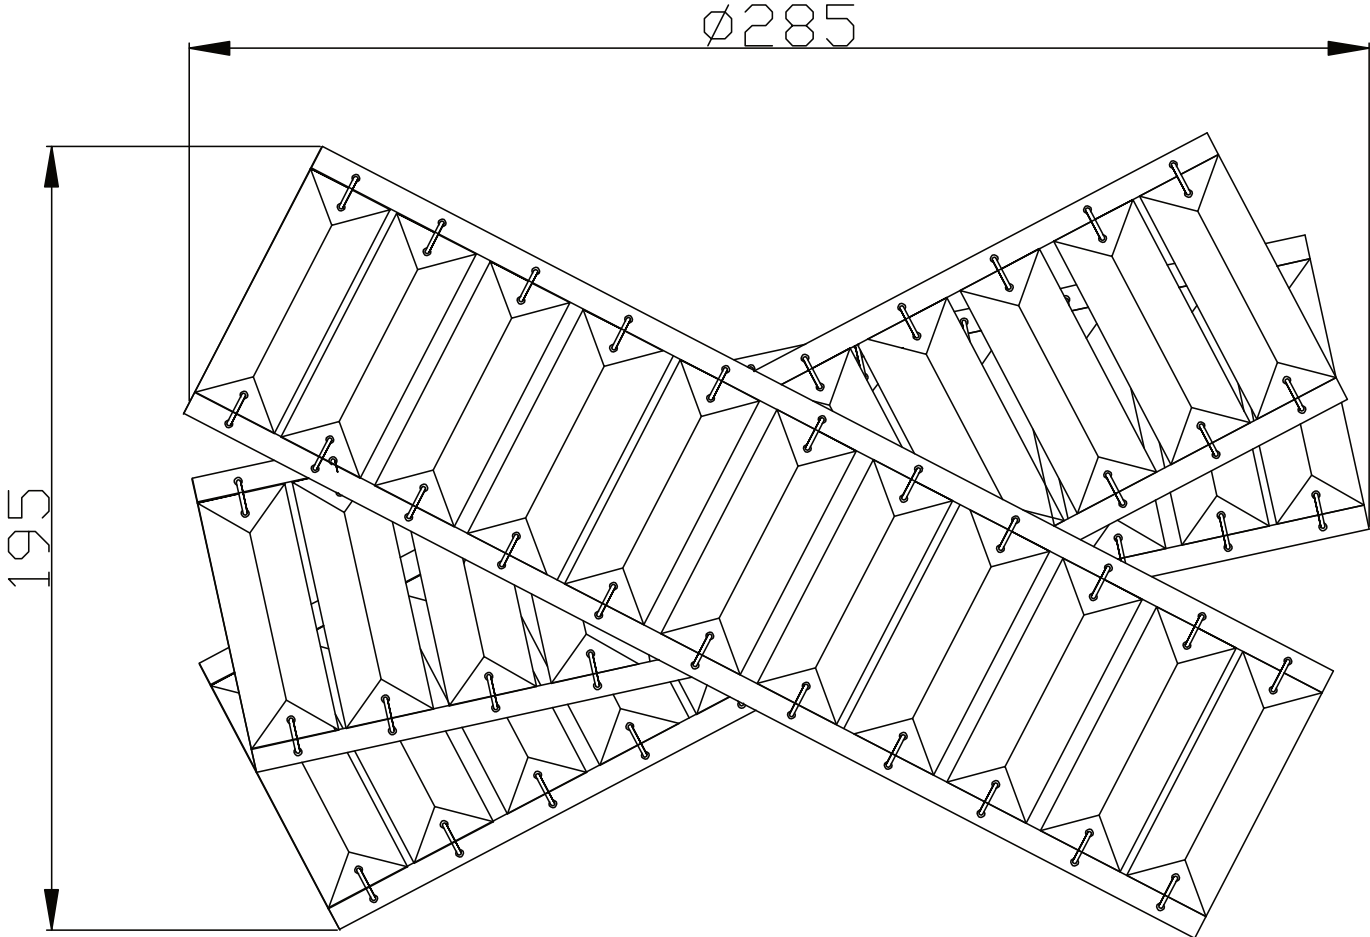

CERTIFICATION

CONTACT