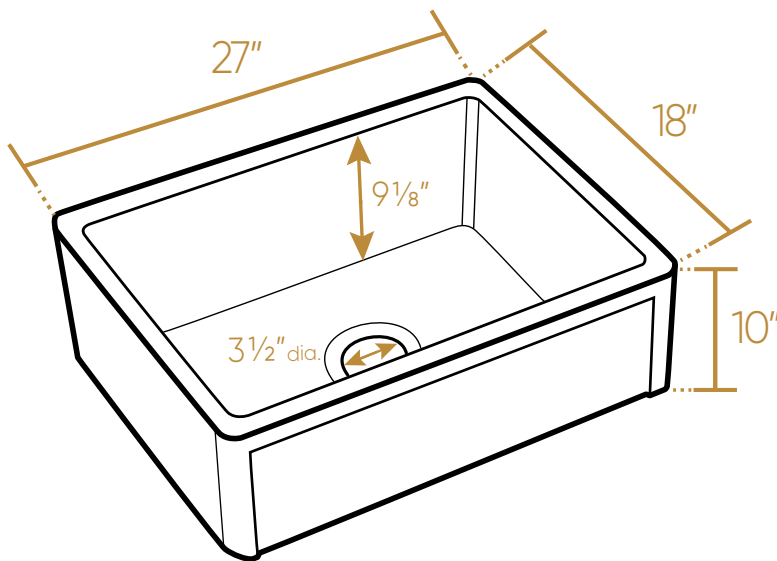

WHITEHAUS COLLECTION

WHRP2718-W

TOP

L x W x H

Overall Dimensions
 $27" \times 18" \times 10"$

Inside Bowl Dimensions
 $23\frac{7}{8}" \times 15\frac{1}{8}" \times 9\frac{1}{8}"$

117 lbs.

As Whitehaus Collection Farmhaus Fireclay Sinks are individually handmade, sink sizes can vary and all dimensions are approximate. We strongly recommend that your sink be supplied to your cabinetmaker prior to the fabrication of your kitchen cabinets and countertops. Cutouts are not to be made until they are checked against your sink. Whitehaus Collection recommends the use of a protective grid in the bottom of the sink to avoid potential scuffing from heavy-duty cookware.