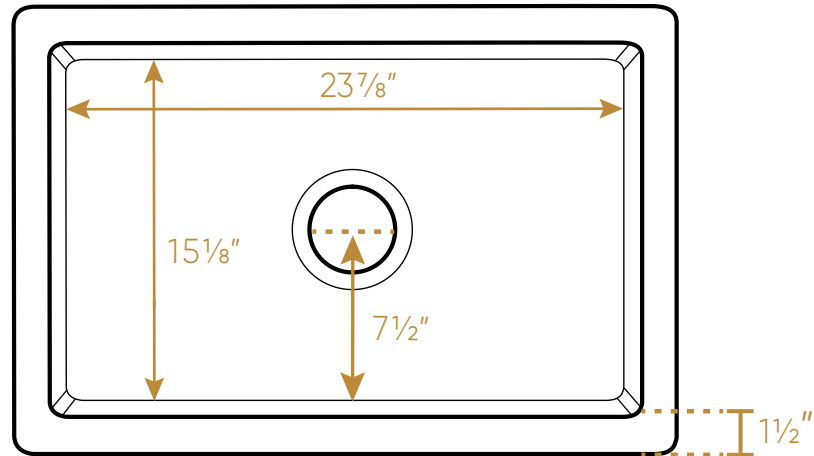

WHITEHAUS COLLECTION

WHRP2718-W

TOP

L x W x H

Overall Dimensions
 $27" \times 18" \times 10"$

Inside Bowl Dimensions
 $23\frac{7}{8}" \times 15\frac{1}{8}" \times 9\frac{1}{8}"$

117 lbs.

As Whitehaus Collection Farmhaus Fireclay Sinks are individually handmade, sink sizes can vary and all dimensions are approximate. We strongly recommend that your sink be supplied to your cabinetmaker prior to the fabrication of your kitchen cabinets and countertops. Cutouts are not to be made until they are checked against your sink. Whitehaus Collection recommends the use of a protective grid in the bottom of the sink to avoid potential scuffing from heavy-duty cookware.