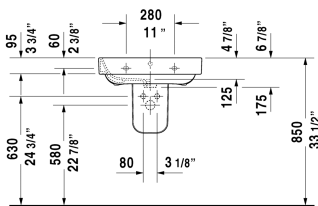

Happy D.2 Washbasin # 2316600000 / 2316600030

| < 23 5/8" Inch > |

| Washbasin  | Dimension              | Weight | Order number |
|--|------------------------|--------|--------------|
| with overflow, with faucet deck, overflow clip Chrome included, underside fully glazed, hardware included, wall-mounted, 23 5/8" Inch  |                        |        |              |
| <b>Colors</b>  |                        |        |              |
| 00 White   |                        |        |              |
| <b>Variant</b>   |                        |        |              |
| ●  | 23 5/8" x 18 3/4" Inch | 43 lb  | 2316600000   |
| ●●●  | 23 5/8" x 18 3/4" Inch | 43 lb  | 2316600030   |
| Sanitary ceramics with the special WonderGliss surface finish will remain clean and attractive-looking for a long time to come.<br>When ordering WonderGliss please add a "1" as eleventh digit to the model number. |                        |        |              |
| <b>Suitable products</b>   |                        |        |              |
| Siphon cover for # 231680, 231665, 231660,   |                        |        | 085828       |
| Pedestal for # 231680, 231665, 231660,   |                        |        | 085827       |

All drawings contain the necessary measurements which are subject to standard tolerances. They are stated in inch & mm and are non-binding. Exact measurements, in particular for customized installation scenarios, can only be taken from the finished ceramic piece.