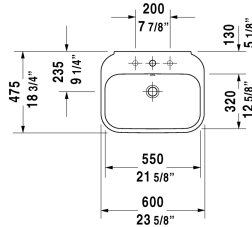

Happy D.2 Washbasin # 2316600000 / 2316600030

| < 23 5/8" Inch > |

| Washbasin  | Dimension              | Weight | Order number |
|--|------------------------|--------|--------------|
| with overflow, with faucet deck, overflow clip Chrome included, underside fully glazed, hardware included, wall-mounted, 23 5/8" Inch  |                        |        |              |
| <b>Colors</b>  |                        |        |              |
| 00 White   |                        |        |              |
| <b>Variant</b>   |                        |        |              |
| ●  | 23 5/8" x 18 3/4" Inch | 43 lb  | 2316600000   |
| ●●●  | 23 5/8" x 18 3/4" Inch | 43 lb  | 2316600030   |
| Sanitary ceramics with the special WonderGliss surface finish will remain clean and attractive-looking for a long time to come.<br>When ordering WonderGliss please add a "1" as eleventh digit to the model number. |                        |        |              |
| <b>Suitable products</b>   |                        |        |              |
| Siphon cover for # 231680, 231665, 231660,   |                        |        | 085828       |
| Pedestal for # 231680, 231665, 231660,   |                        |        | 085827       |

All drawings contain the necessary measurements which are subject to standard tolerances. They are stated in inch & mm and are non-binding. Exact measurements, in particular for customized installation scenarios, can only be taken from the finished ceramic piece.