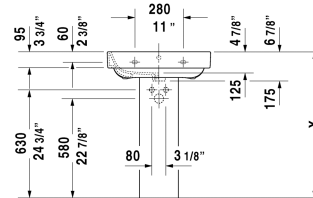

Happy D.2 Washbasin # 2316600000 / 2316600030

| < 23 5/8" Inch > |

| Washbasin  | Dimension              | Weight | Order number |
|--|------------------------|--------|--------------|
| with overflow, with faucet deck, overflow clip Chrome included, underside fully glazed, hardware included, wall-mounted, 23 5/8" Inch  |                        |        |              |
| <b>Colors</b>  |                        |        |              |
| 00 White   |                        |        |              |
| <b>Variant</b>   |                        |        |              |
| ●  | 23 5/8" x 18 3/4" Inch | 43 lb  | 2316600000   |
| ●●●  | 23 5/8" x 18 3/4" Inch | 43 lb  | 2316600030   |
| Sanitary ceramics with the special WonderGliss surface finish will remain clean and attractive-looking for a long time to come.<br>When ordering WonderGliss please add a "1" as eleventh digit to the model number. |                        |        |              |
| <b>Suitable products</b>   |                        |        |              |
| Siphon cover for # 231680, 231665, 231660,   |                        |        | 085828       |
| Pedestal for # 231680, 231665, 231660,   |                        |        | 085827       |

All drawings contain the necessary measurements which are subject to standard tolerances. They are stated in inch & mm and are non-binding. Exact measurements, in particular for customized installation scenarios, can only be taken from the finished ceramic piece.