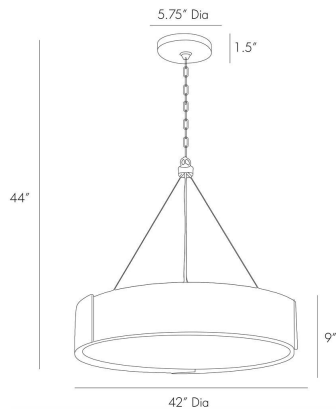

ARTERIOS

DANTE LARGE CHANDELIER

89702
Antique Brass, Frosted Acrylic

Adding intrigue to simplistic design is an effortless feat in our Dante chandelier. From the suspended pendant to overlapping antique brass bands across the side, every design feature is spot on. A frosted acrylic diffuser tones down the glow of five hidden lights. Additional chain available (CHN-129). Certified for damp locations and intended for interior use.

APPEARANCE

Materials	Brass, Acrylic, Brass
Finishes	Antique Brass, Frosted, Antique Brass
Finish Will Vary	No
Top Coat/Sealant	No

DIMENSIONS

Overall	Dia: 42.0 in x H: 44 in
Canopy	H: 1.5 in x Dia: 5.75 in
Chandelier	H: 9 in x Dia: 42.0 in
Maximum Hanging Height as Sold	80 in
Minimum Hanging Height as Sold	44 in

WIRING

Wire Rating	Damp
Cord	10 FT, Clear/Silver, SVT
Socket	5, Type A- E26 Keyless
Suggested Bulb Type	T6
Maximum Wattage	60.0
Voltage	110-120 V

CERTIFICATIONS & COMPLIANCY

Certifications	Mexico, United States, Canada
Compliance	RoHS, UL/ETL

SHIPPING

Shipping Requirements	Truck Ship
Product Weight	57.0 lbs
Gross Weight 1	71.5 lbs
Shipping Box 1	W: 50.0 in x D: 50.0 in x H: 17.0 in

ADDITIONAL INFO

Features	Assembly Required

CONTRACT

Contract Suitability	Contract Suitable As Is

COMPONENTS

Pipe or Chain Included	3'

ADDITIONAL PARTS AVAILABLE

CHN-130	36"

REPLACEMENT PARTS

CANOPY-162
89702PEG
89702DIF