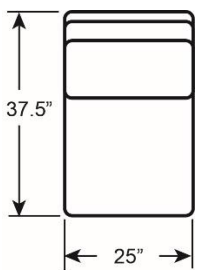

As Shown:

3430-52R RIGHT ARM FACING LOVESEAT
Overall: 53W x 37.5D x 38H Arm: 24H
Seat: 18.5H Inside: 49.5W x 22D

3430-51A ARMLESS CHAIR
Overall: 25W x 37.5D x 38H
Seat: 18.5H Inside: 25W x 22D

3430-52L LEFT ARM FACING LOVESEAT
Overall: 53W x 37.5D x 38H Arm: 24H
Seat: 18.5H Inside: 49.5W x 22D

3430-51CR CORNER CHAIR
Overall: 37.5W x 37.5D x 38H
Seat: 18.5H Inside: 22W x 22D

Body Fabric: 7090-12 Grade B
Standard Seat Cushions: Ultra Down
Standard Back Cushions: Blend Down

Available Companion Pieces for the 3430 Seabrook Sectional:

3430-52L