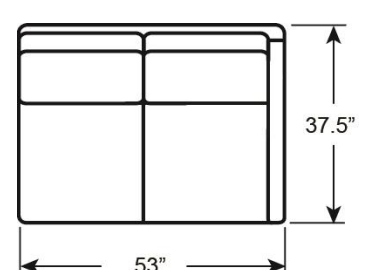

3430-52L LEFT ARM FACING LOVESEAT
 Overall: 53W x 37.5D x 38H Arm: 24H
 Seat: 18.5H Inside: 49.5W x 22D

3430-51CR CORNER CHAIR
 Overall: 37.5W x 37.5D x 38H
 Seat: 18.5H Inside: 22W x 22D

Body Fabric: 7090-12 Grade B
 Standard Seat Cushions: Ultra Down
 Standard Back Cushions: Blend Down

Available Companion Pieces for the 3430 Seabrook Sectional:

3430-52L

3430-51CR

3430-51A

3430-52R