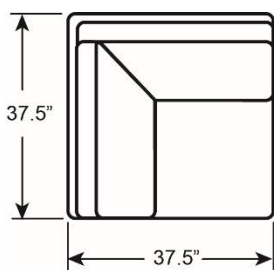

Tommy Bahama®

OUTDOOR LIVING

SEABROOK SECTIONAL

As Shown:

3430-52R RIGHT ARM FACING LOVESEAT
Overall: 53W x 37.5D x 38H Arm: 24H
Seat: 18.5H Inside: 49.5W x 22D

3430-51A ARMLESS CHAIR
Overall: 25W x 37.5D x 38H
Seat: 18.5H Inside: 25W x 22D

3430-52L LEFT ARM FACING LOVESEAT
Overall: 53W x 37.5D x 38H Arm: 24H
Seat: 18.5H Inside: 49.5W x 22D

3430-51CR CORNER CHAIR
Overall: 37.5W x 37.5D x 38H
Seat: 18.5H Inside: 22W x 22D

Body Fabric: 7090-12 Grade B
Standard Seat Cushions: Ultra Down
Standard Back Cushions: Blend Down

Available Companion Pieces for the 3430 Seabrook Sectional:

3430-51CR