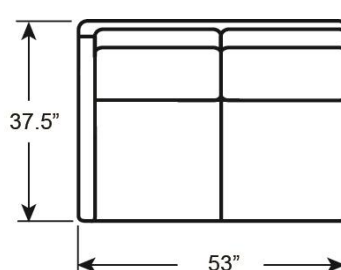

Tommy Bahama®

OUTDOOR LIVING

SEABROOK SECTIONAL

As Shown:

3430-52R RIGHT ARM FACING LOVESEAT
Overall: 53W x 37.5D x 38H Arm: 24H
Seat: 18.5H Inside: 49.5W x 22D

3430-51A ARMLESS CHAIR
Overall: 25W x 37.5D x 38H
Seat: 18.5H Inside: 25W x 22D

3430-52L LEFT ARM FACING LOVESEAT
Overall: 53W x 37.5D x 38H Arm: 24H
Seat: 18.5H Inside: 49.5W x 22D

3430-51CR CORNER CHAIR
Overall: 37.5W x 37.5D x 38H
Seat: 18.5H Inside: 22W x 22D

Body Fabric: 7090-12 Grade B
Standard Seat Cushions: Ultra Down
Standard Back Cushions: Blend Down

Available Companion Pieces for the 3430 Seabrook Sectional:

3430-51A