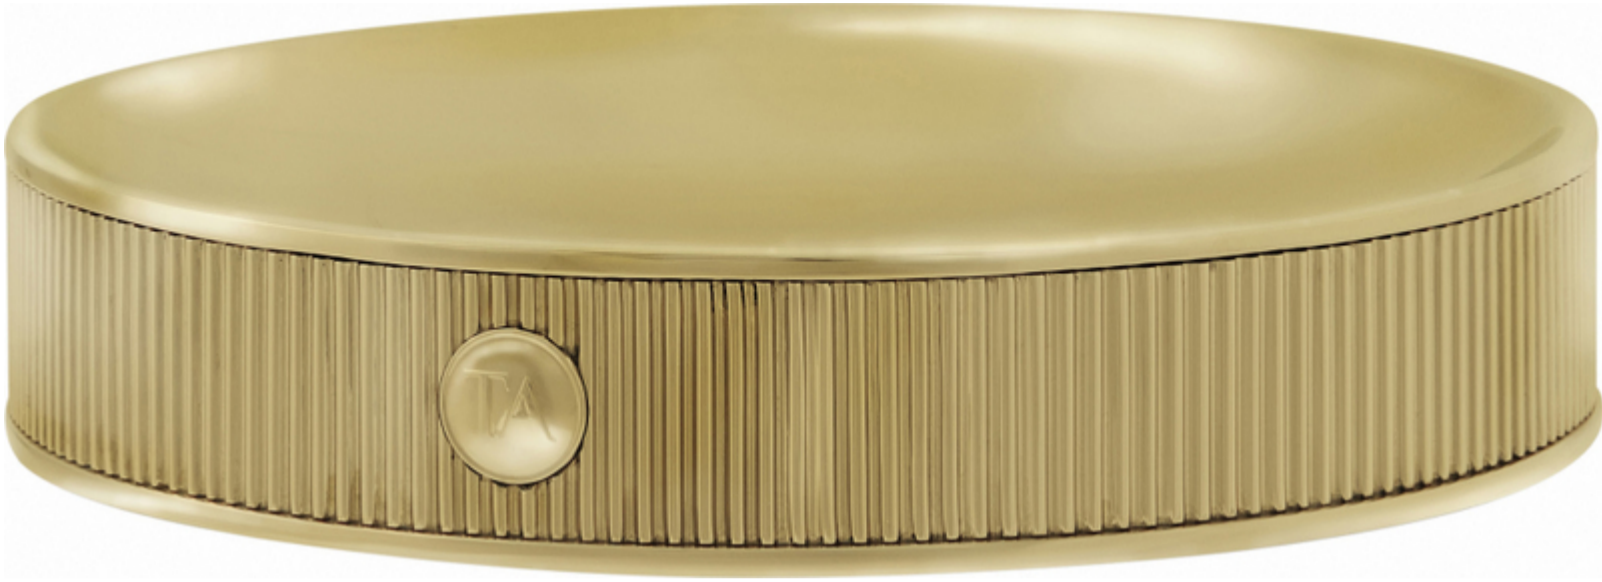

THEODORE ALEXANDER

Carraway

TA11022.C296

Carraway Decorative Tray in Polished Brass

W 11 $\frac{3}{4}$ x D 11 $\frac{3}{4}$ x H 2 $\frac{1}{4}$ inches

Material(s): Brass

Collection: Accessories

Style: Transitional / Formal Transitional

Type: Décor / Table Top Accessories