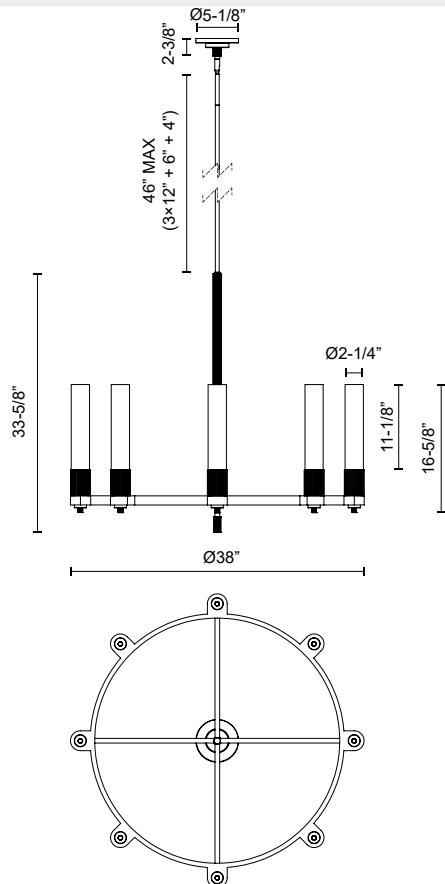

## RUE CH416108

FIXTURE DIMENSIONS	D38" x H33-5/8"
GLASS DETAILS	Glossy Opal Glass
LAMP TYPE	E26
WATTAGE	8 x 60W
MAX WATTAGE	60W
BULB QTY	8
BULBS INCLUDED	No
VOLTAGE	120V
MATERIAL	Steel
ROD LENGTH	46" Max (3x12" + 1x6" + 1x4")
MINIMUM HANG HEIGHT	45"
SLOPED CEILING ADAPTABLE	Yes, Up to 45 Degrees
LOCATION	Dry
CANOPY DIMENSIONS	D5-1/8" x H2-3/8"
BRAND	Alora Mood

[ D - Diameter, L - Length, W - Width, H - Height, E - Extension ]