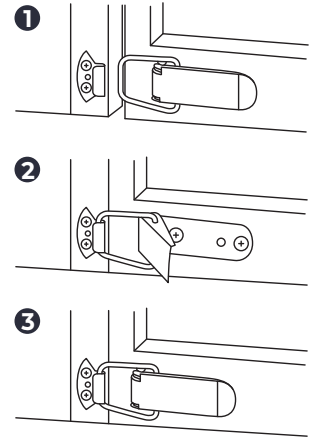

STEP 4

Complete

Happy Families
Through
Happy Living

E-mail: happatio@hotmail.com
Facebook: @happatio