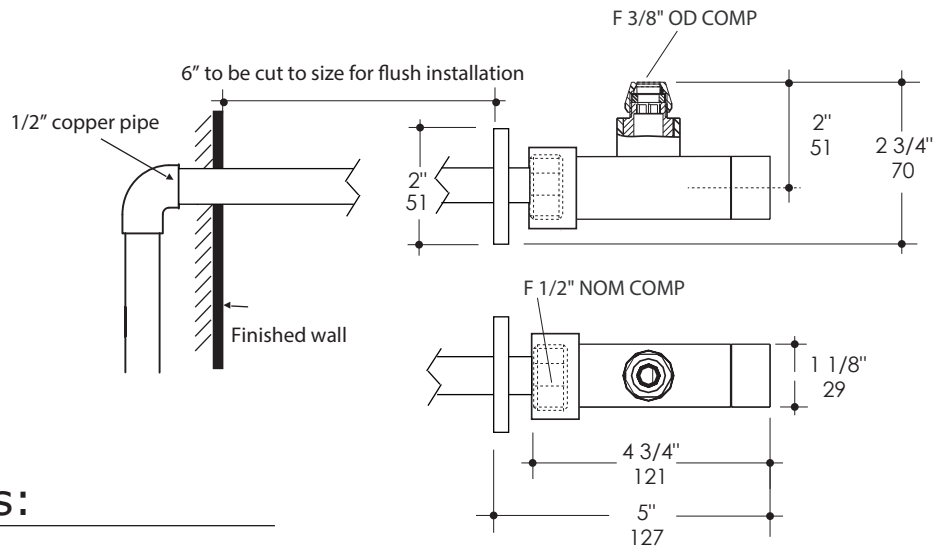

Specifications:

Installation: wall mount
Exterior Dimensions: W: 2" D: 5" H: 2 3/4"
Material: brass

Finishes: CR - polished chrome
 PN - polished nickel
 NI - brushed nickel
 BG - brushed gold
 44 - matte black

Features:

- Wall-mount square angle valve with flange
- Brass construction
- 90° rotating angle
- Ceramic cartridge
- INLET: F 1/2" NOM COMP
- OUTLET: F 3/8" OD COMP
- Decorative cap cover for IN nut

Recommended Items:

- R028 replacement cartridge

LACAVA reserves the right to revise any dimension or information on this sheet without notice. Dimensions are nominal and may vary within an industry accepted tolerance of 1/4". Drawings provided herein are meant to give the user an idea of the product and are not made to scale. Location of plumbing is meant for reference, your specific application may vary.
 Revised: 05/03/2024