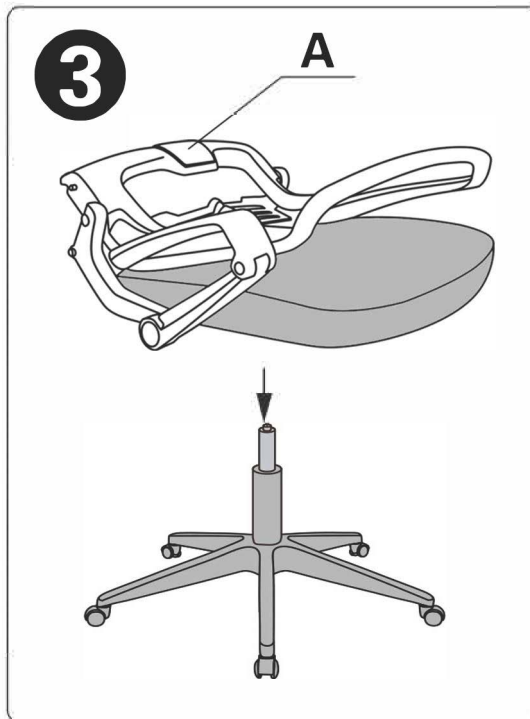

ASSEMBLY INSTRUCTION

BEFORE ASSEMBLY THIS PRODUCT,
PLEASE READ THIS INSTRUCTIONS CAREFULLY.

Standing behind the chair ,press the buttons in both sides at the same time, then push forward the back frame to fold the chair.

Adjust 60MM up and down

Pull lever out to tilt

WARNING

FAILURE TO FOLLOW THESE INSTRUCTIONS MAY RESULT IN SERIOUS INJURY

1. THIS PRODUCT IS DESIGNED FOR SEATING ONLY . DO NOT STAND ON THIS PRODUCT. DO NOT USE IT AS A STEP LADDER
2. DO NOT USE THIS PRODUCT UNLESS ALL BOLTS AND PARTS ARE FIRMLY TIGHTENED.
3. IF ANY PARTS ARE MISSING, DAMAGED OR WORN ,STOP USING THIS PRODUCT. REPAIR THE PRODUCT WITH THE REPLACEMENT PARTS FROM MANUFACTURER.
4. DO NOT SIT ON THE ARMREST OF THIS PRODUCT.
5. THIS PRODUCT IS DESIGNED FOR ONE PERSON SITTING AT A TIME .
6. KEEP OUT OF REACH OF CHILDREN UNDER THE AGE OF 10 UNLESS ASSISTANCE FROM AN ADULT IS PROVIDED.
7. UNLESS ASSISTANCE FROM AN ADULT IS PROVIDED.
8. THIS CHAIR HAS BEEN TESTED AND APPROVED FOR USERS WEIGHING UP TO 275LBS(125KG).IT IS NOT RECOMMENDED FOR USE BY USERS WEIGHING MORE THAN 275LBS(125KG)