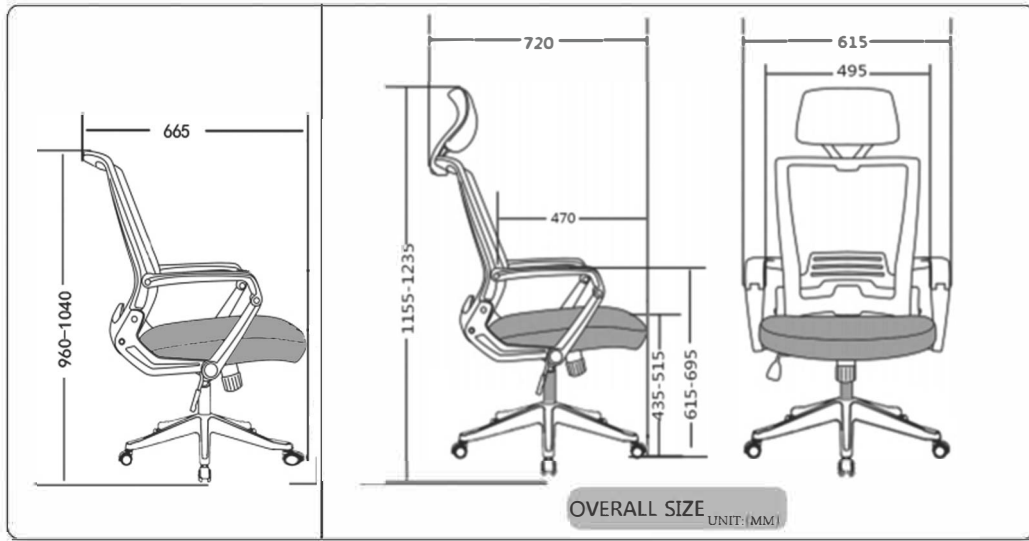

ASSEMBLY INSTRUCTION

BEFORE ASSEMBLY THIS PRODUCT,
PLEASE READ THIS INSTRUCTIONS CAREFULLY.

Standing behind the chair ,press the buttons in both sides at the same time, then push forward the back frame to fold the chair.

Adjust 60MM up and down

Pull lever out to tilt

WARNING

FAILURE TO FOLLOW THESE INSTRUCTIONS MAY RESULT IN SERIOUS INJURY

1. THIS PRODUCT IS DESIGNED FOR SEATING ONLY . DO NOT STAND ON THIS PRODUCT. DO NOT USE IT AS A STEP LADDER
2. DO NOT USE THIS PRODUCT UNLESS ALL BOLTS AND PARTS ARE FIRMLY TIGHTENED.
3. IF ANY PARTS ARE MISSING, DAMAGED OR WORN ,STOP USING THIS PRODUCT. REPAIR THE PRODUCT WITH THE REPLACEMENT PARTS FROM MANUFACTURER.
4. DO NOT SIT ON THE ARMREST OF THIS PRODUCT.
5. THIS PRODUCT IS DESIGNED FOR ONE PERSON SITTING AT A TIME .
6. KEEP OUT OF REACH OF CHILDREN UNDER THE AGE OF 10 UNLESS ASSISTANCE FROM AN ADULT IS PROVIDED.
7. UNLESS ASSISTANCE FROM AN ADULT IS PROVIDED.
8. THIS CHAIR HAS BEEN TESTED AND APPROVED FOR USERS WEIGHING UP TO 275LBS(125KG).IT IS NOT RECOMMENDED FOR USE BY USERS WEIGHING MORE THAN 275LBS(125KG)