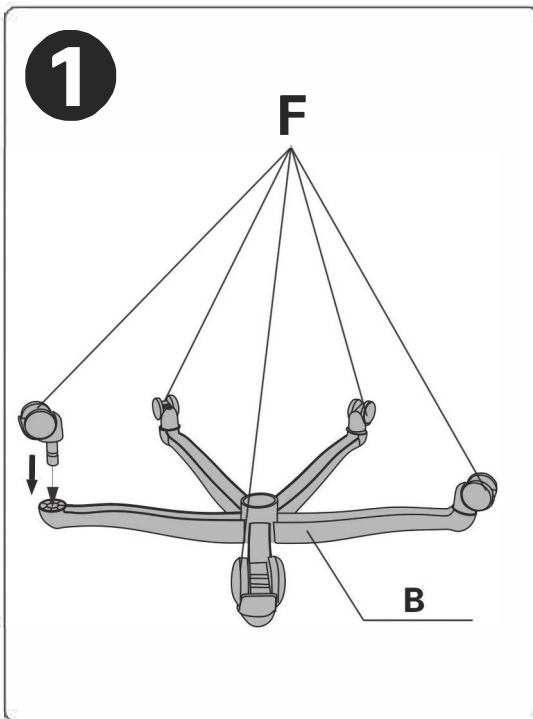

ASSEMBLY INSTRUCTION

BEFORE ASSEMBLY THIS PRODUCT,
PLEASE READ THIS INSTRUCTIONS CAREFULLY.

Standing behind the chair ,press the buttons in both sides at the same time, then push forward the back frame to fold the chair.

Adjust 60MM up and down

Pull lever out to tilt

WARNING

FAILURE TO FOLLOW THESE INSTRUCTIONS MAY RESULT IN SERIOUS INJURY

1. THIS PRODUCT IS DESIGNED FOR SEATING ONLY . DO NOT STAND ON THIS PRODUCT. DO NOT USE IT AS A STEP LADDER
2. DO NOT USE THIS PRODUCT UNLESS ALL BOLTS AND PARTS ARE FIRMLY TIGHTENED.
3. IF ANY PARTS ARE MISSING, DAMAGED OR WORN ,STOP USING THIS PRODUCT. REPAIR THE PRODUCT WITH THE REPLACEMENT PARTS FROM MANUFACTURER.
4. DO NOT SIT ON THE ARMREST OF THIS PRODUCT.
5. THIS PRODUCT IS DESIGNED FOR ONE PERSON SITTING AT A TIME .
6. KEEP OUT OF REACH OF CHILDREN UNDER THE AGE OF 10 UNLESS ASSISTANCE FROM AN ADULT IS PROVIDED.
7. UNLESS ASSISTANCE FROM AN ADULT IS PROVIDED.
8. THIS CHAIR HAS BEEN TESTED AND APPROVED FOR USERS WEIGHING UP TO 275LBS(125KG).IT IS NOT RECOMMENDED FOR USE BY USERS WEIGHING MORE THAN 275LBS(125KG)