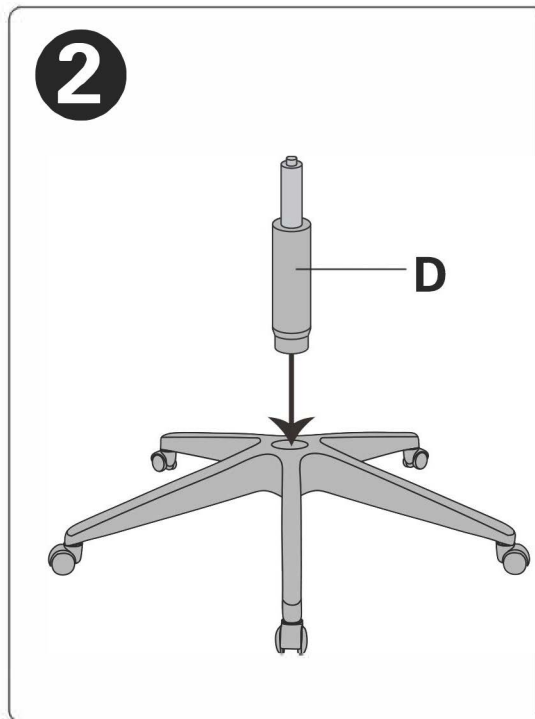

ASSEMBLY INSTRUCTION

BEFORE ASSEMBLY THIS PRODUCT,
PLEASE READ THIS INSTRUCTIONS CAREFULLY.

Standing behind the chair ,press the buttons in both sides at the same time, then push forward the back frame to fold the chair.

Adjust 60MM up and down

Pull lever out to tilt

WARNING

FAILURE TO FOLLOW THESE INSTRUCTIONS MAY RESULT IN SERIOUS INJURY

1. THIS PRODUCT IS DESIGNED FOR SEATING ONLY . DO NOT STAND ON THIS PRODUCT. DO NOT USE IT AS A STEP LADDER
2. DO NOT USE THIS PRODUCT UNLESS ALL BOLTS AND PARTS ARE FIRMLY TIGHTENED.
3. IF ANY PARTS ARE MISSING, DAMAGED OR WORN ,STOP USING THIS PRODUCT. REPAIR THE PRODUCT WITH THE REPLACEMENT PARTS FROM MANUFACTURER.
4. DO NOT SIT ON THE ARMREST OF THIS PRODUCT.
5. THIS PRODUCT IS DESIGNED FOR ONE PERSON SITTING AT A TIME .
6. KEEP OUT OF REACH OF CHILDREN UNDER THE AGE OF 10 UNLESS ASSISTANCE FROM AN ADULT IS PROVIDED.
7. UNLESS ASSISTANCE FROM AN ADULT IS PROVIDED.
8. THIS CHAIR HAS BEEN TESTED AND APPROVED FOR USERS WEIGHING UP TO 275LBS(125KG).IT IS NOT RECOMMENDED FOR USE BY USERS WEIGHING MORE THAN 275LBS(125KG)