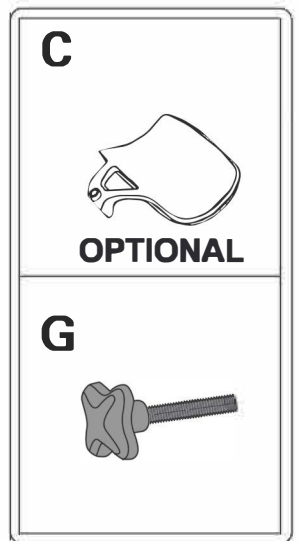

ASSEMBLY INSTRUCTION

BEFORE ASSEMBLY THIS PRODUCT,
PLEASE READ THIS INSTRUCTIONS CAREFULLY.

Standing behind the chair ,press the buttons in both sides at the same time, then push forward the back frame to fold the chair.

Adjust 60MM up and down

Pull lever out to tilt

WARNING

FAILURE TO FOLLOW THESE INSTRUCTIONS MAY RESULT IN SERIOUS INJURY

1. THIS PRODUCT IS DESIGNED FOR SEATING ONLY . DO NOT STAND ON THIS PRODUCT. DO NOT USE IT AS A STEP LADDER
2. DO NOT USE THIS PRODUCT UNLESS ALL BOLTS AND PARTS ARE FIRMLY TIGHTENED.
3. IF ANY PARTS ARE MISSING, DAMAGED OR WORN ,STOP USING THIS PRODUCT. REPAIR THE PRODUCT WITH THE REPLACEMENT PARTS FROM MANUFACTURER.
4. DO NOT SIT ON THE ARMREST OF THIS PRODUCT.
5. THIS PRODUCT IS DESIGNED FOR ONE PERSON SITTING AT A TIME .
6. KEEP OUT OF REACH OF CHILDREN UNDER THE AGE OF 10 UNLESS ASSISTANCE FROM AN ADULT IS PROVIDED.
7. UNLESS ASSISTANCE FROM AN ADULT IS PROVIDED.
8. THIS CHAIR HAS BEEN TESTED AND APPROVED FOR USERS WEIGHING UP TO 275LBS(125KG).IT IS NOT RECOMMENDED FOR USE BY USERS WEIGHING MORE THAN 275LBS(125KG)