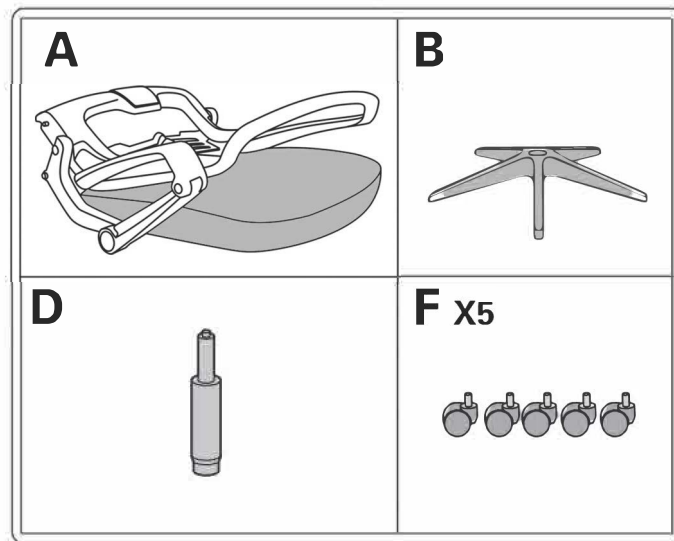

ASSEMBLY INSTRUCTION

BEFORE ASSEMBLY THIS PRODUCT,
PLEASE READ THIS INSTRUCTIONS CAREFULLY.

Standing behind the chair ,press the buttons in both sides at the same time, then push forward the back frame to fold the chair.

Adjust 60MM up and down

Pull lever out to tilt

WARNING

FAILURE TO FOLLOW THESE INSTRUCTIONS MAY RESULT IN SERIOUS INJURY

1. THIS PRODUCT IS DESIGNED FOR SEATING ONLY . DO NOT STAND ON THIS PRODUCT. DO NOT USE IT AS A STEP LADDER
2. DO NOT USE THIS PRODUCT UNLESS ALL BOLTS AND PARTS ARE FIRMLY TIGHTENED.
3. IF ANY PARTS ARE MISSING, DAMAGED OR WORN ,STOP USING THIS PRODUCT. REPAIR THE PRODUCT WITH THE REPLACEMENT PARTS FROM MANUFACTURER.
4. DO NOT SIT ON THE ARMREST OF THIS PRODUCT.
5. THIS PRODUCT IS DESIGNED FOR ONE PERSON SITTING AT A TIME .
6. KEEP OUT OF REACH OF CHILDREN UNDER THE AGE OF 10 UNLESS ASSISTANCE FROM AN ADULT IS PROVIDED.
7. UNLESS ASSISTANCE FROM AN ADULT IS PROVIDED.
8. THIS CHAIR HAS BEEN TESTED AND APPROVED FOR USERS WEIGHING UP TO 275LBS(125KG).IT IS NOT RECOMMENDED FOR USE BY USERS WEIGHING MORE THAN 275LBS(125KG)